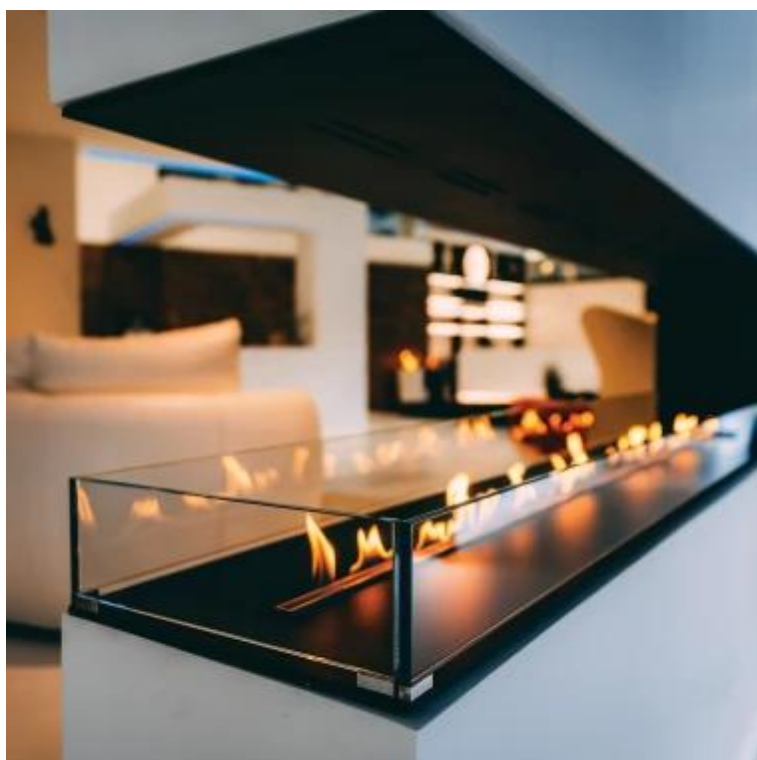

## DENVER F6 1320MM

BIO-50-666

DecoFlame Denver F6 1320mm is a premium, automatic remote-controlled bioethanol fireplace designed to deliver a luxurious fireplace experience. With a width of 132 cm and six adjustable flame levels, this fireplace creates an impressive ambience with up to 19 hours of burn time. The Danish manufacturer DecoFlame ensures high quality and safety with integrated safety sensors and an automatic pump system. The fireplace can be controlled via an app, remote control, or control panel and requires no chimney. Ideal for large rooms of at least 140 m<sup>3</sup>.

#### Appearance

Materials	Steel
Steel thickness	8 mm
Colour	Black
Finish	Matte
Shape	Rectangular

Glas included	Yes
---------------	-----

---

**Size**

Length/Width	132 cm
Height	17 cm
Depth	24 cm
Weight	23 kg