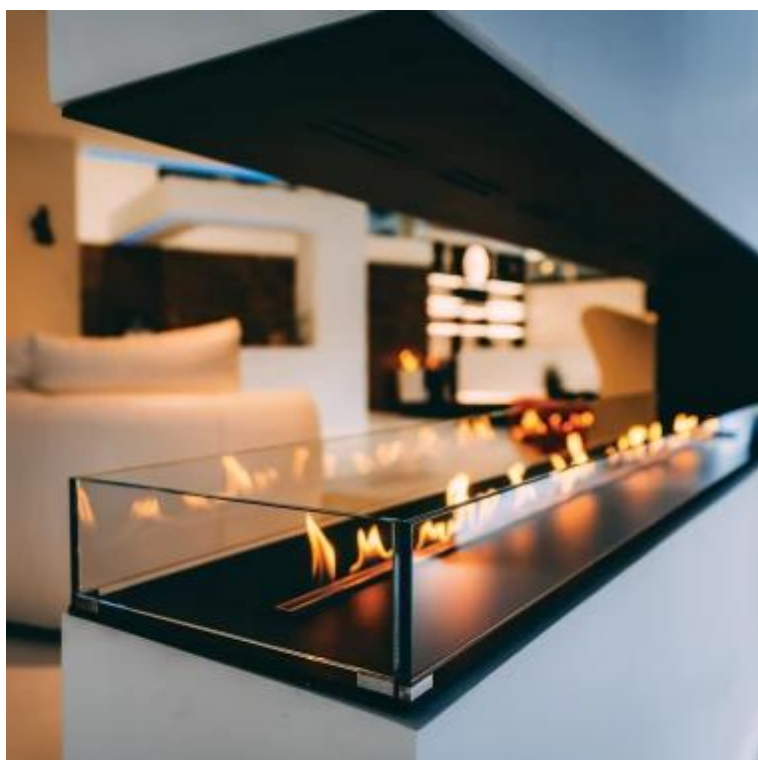

DENVER F6 1720MM

BIO-50-668

DecoFlame Denver F6 1720mm is an advanced and stylish bioethanol fireplace with a width of 172 cm. This automatically remote-controlled burner offers six adjustable flame levels and a long burn time of up to 18 hours. Equipped with multiple safety sensors and an automatic pump system, it ensures easy and safe operation. The fireplace can be controlled via smartphone, remote control, or control panel and requires no chimney. The included 70 mm high safety glass enhances safety, making it an ideal choice for a stylish and modern home.

TECHNICAL SPECIFICATIONS

Burner

Remote control	Yes (included)
Flame levels	6
Flame length	170 cm
Minimum room size	190 m ³
Requires electricity	Yes
Burn time	18 hours
Adjustable flame	Yes
Control	Control Panel
Control	App-control
Control	Remote Control
Control	Automatic
Heat output (max)	9,6 kW
Capacity	11.1 Litres
Recommended air change rate	1 Air changes per Hour
Heat output (min.)	3,5 kW
Flue/chimney	Not Required
Fuel	Bioethanol

Type

	Pump
	Glass
	User guide
	Bioethanol Burner
Producttype	Remote Controlled Bioethanol Burner
Brand	DecoFlame
Flame view	All sides
Use	Indoor
Warranty	2 years

Appearance

Materials	Steel
Steel thickness	8 mm
Colour	Black
Finish	Matte
Shape	Rectangular