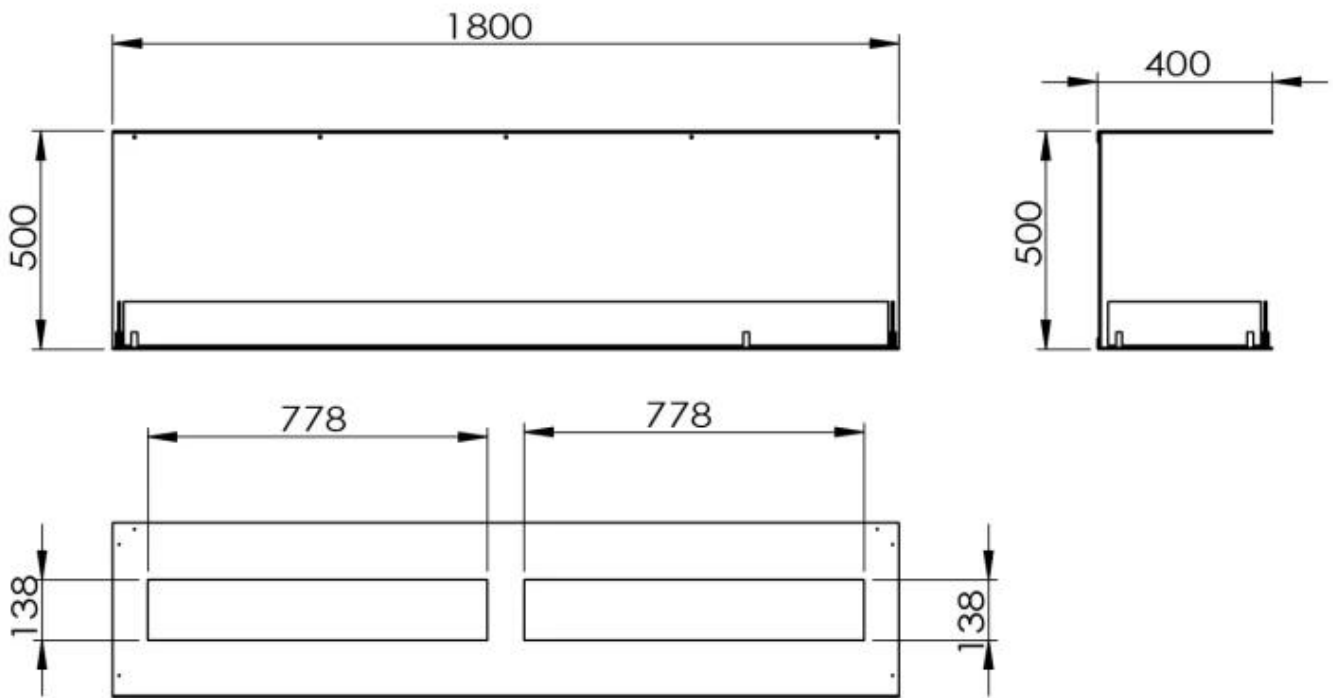

Foco Three 1800 - Manual Burner