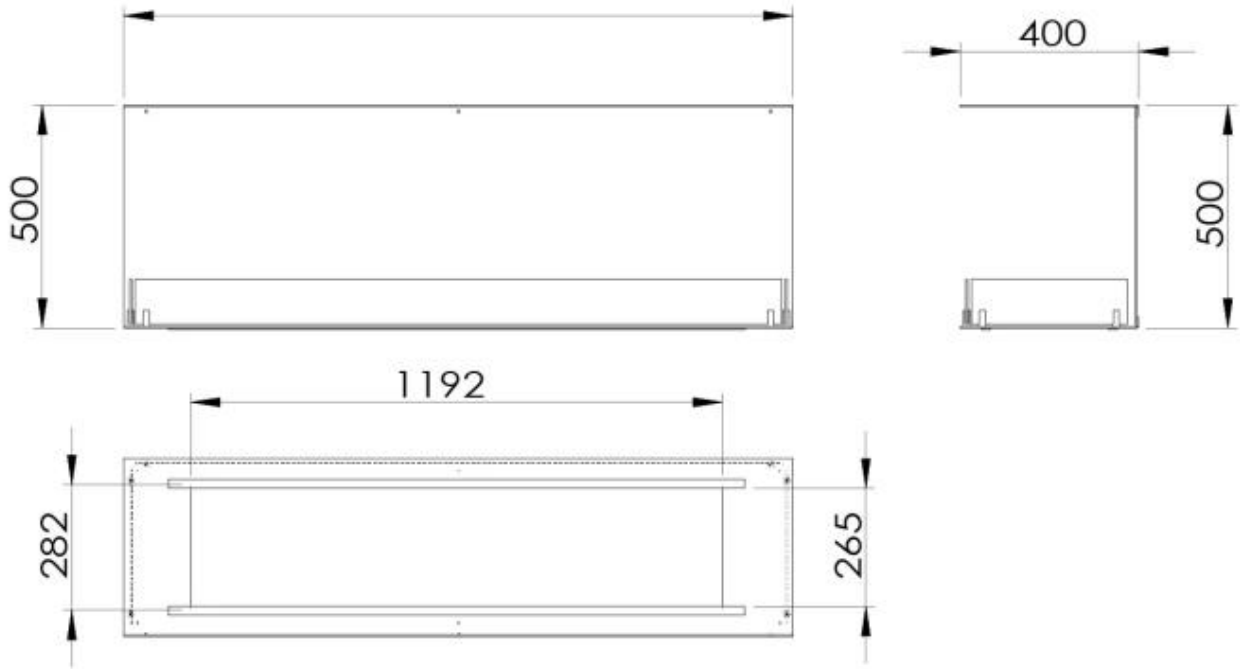

Foco Three 1500 - Automatic Burner