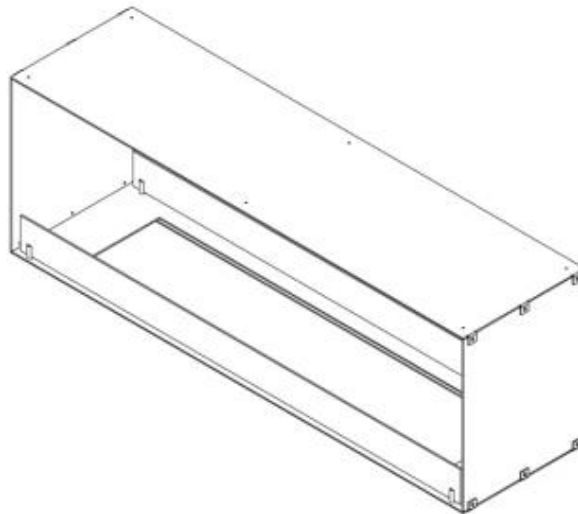

FOCO TWO 1500

BIO-30-151

Foco Two 1500 is a 150 cm wide, two-sided built-in bioethanol fireplace that allows viewing of flames from both sides, making it perfect for partition walls and TV setups. This fireplace is part of the Foco series, known for affordable built-in bioethanol fireplaces. It offers a choice between a manual or automatic burner, allowing customisation of flame control and operation. Constructed from 4 mm powder-coated stainless steel, the Foco Two 1500 features a sleek design that highlights the beauty of the flames.

TECHNICAL SPECIFICATIONS

Burner - Features

Minimum room size	140 m ³
Minimum room size	94 m ³
Capacity	21 Litres
Capacity	6.8 Litres
Capacity	7 Litres
Flame length	100 cm
Flame length	90 cm
Heat output (max)	9,4 kW
Heat output (max)	6,4 kW
Remote control	Yes (included)
Remote control	No
Control	Remote Control
Control	Automatic
Control	Manual
Requires electricity	No
Requires electricity	Yes
Burn time	35 hours
Burn time	11 hours
Burn time	7.5 hours
Adjustable flame	Yes

Type

Flue/chimney	Not Required
Producttype	See-through Built-in Bioethanol Fireplace
Brand	Foco
Fuel	Bioethanol
Flame view	See-through
Use	Indoor
Warranty	2 years

Size

Length/Width	150 cm
Height	50 cm
Depth	40 cm

Appearance

Materials	Steel
Steel thickness	4 mm
Colour	Black
Glas included	Yes

Foco Two 1500 - Automatic Burner

Foco Two 1500 - Manual Burner