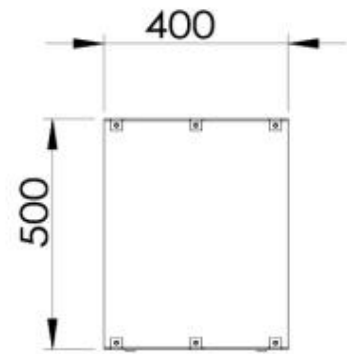

Foco Two 1500 - Automatic Burner