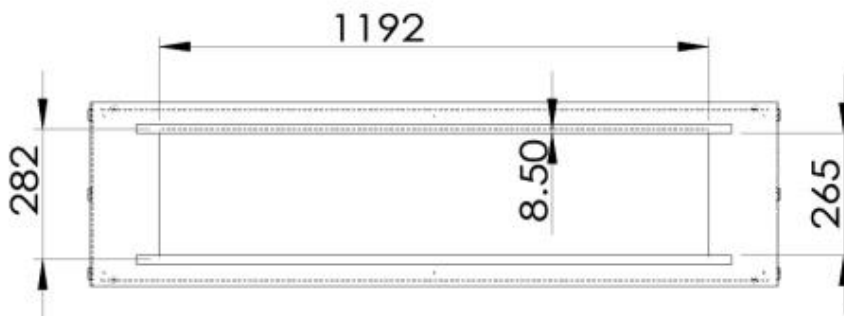

Foco Two 1500 - Automatic Burner