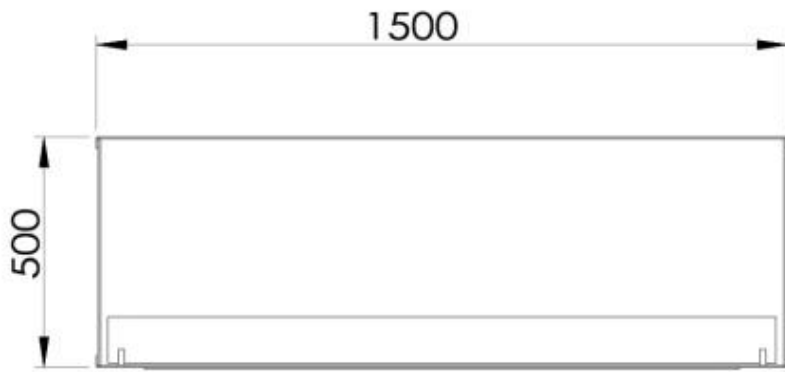

Foco Two 1500 - Automatic Burner