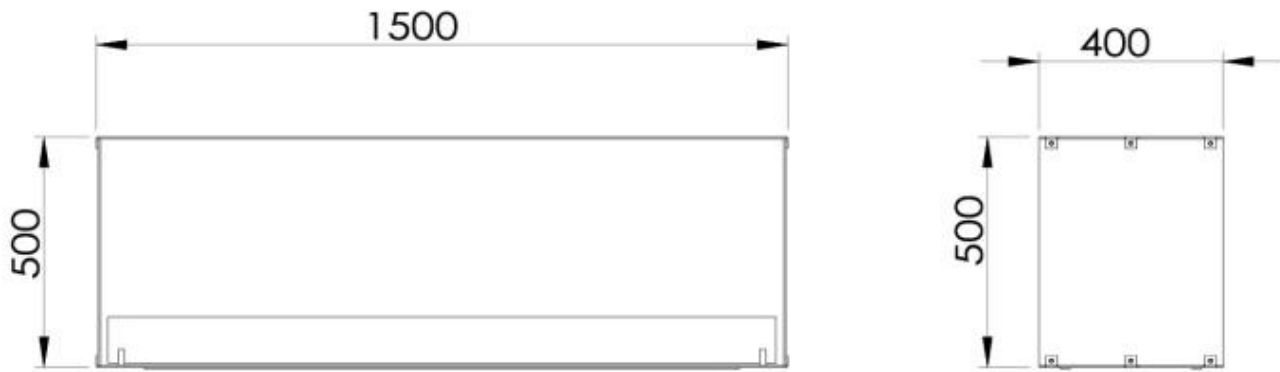

Foco Two 1500 - Automatic Burner