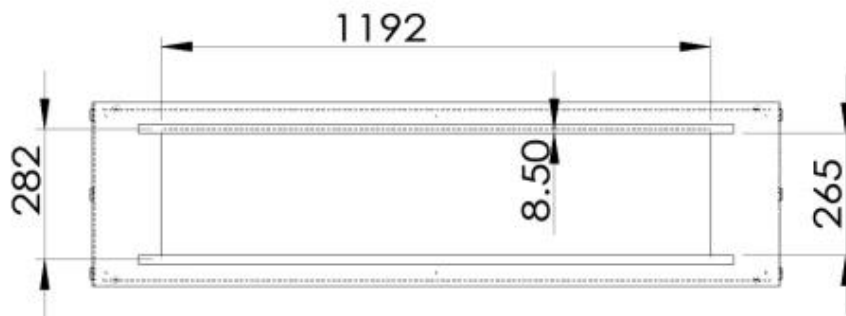

Foco Two 1500 - Automatic Burner