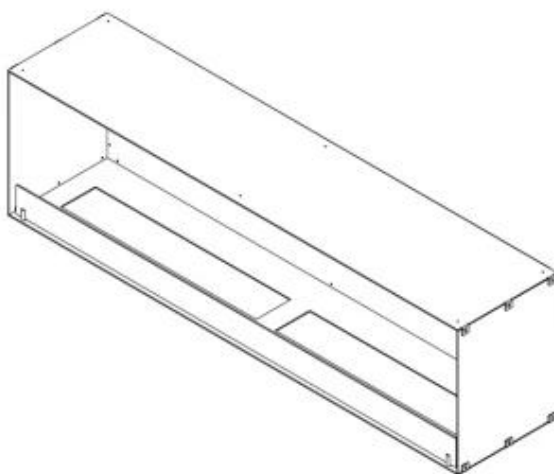

Foco One 1800 - Manual Burner