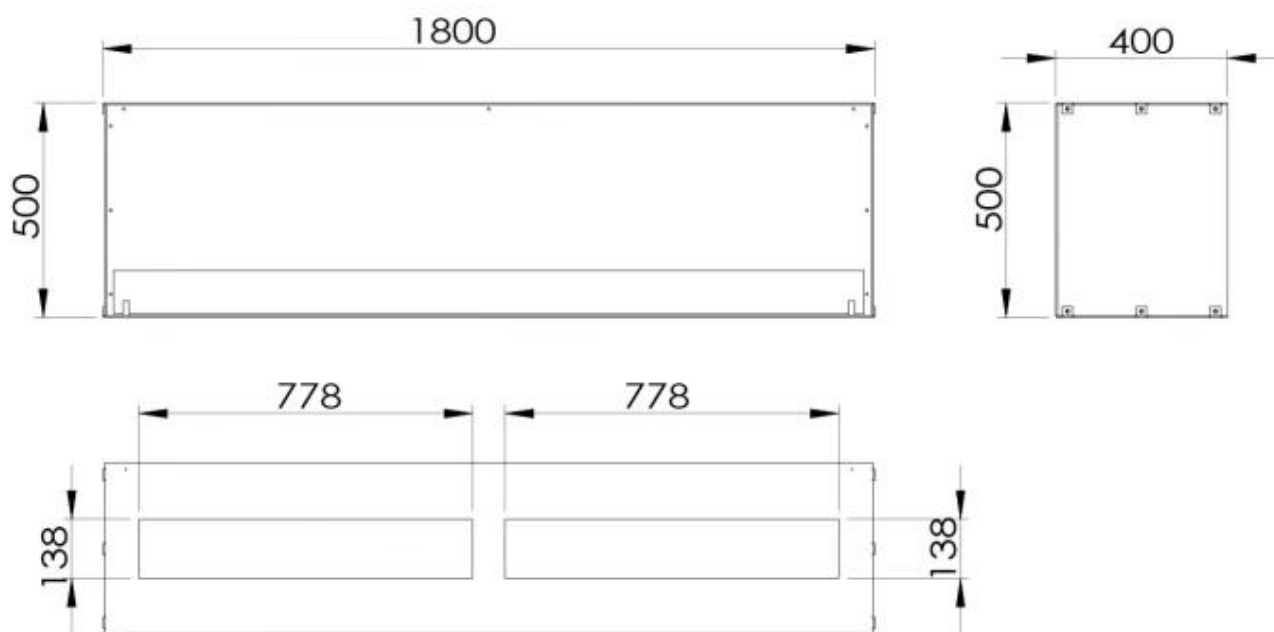

Foco One 1800 - Manual Burner