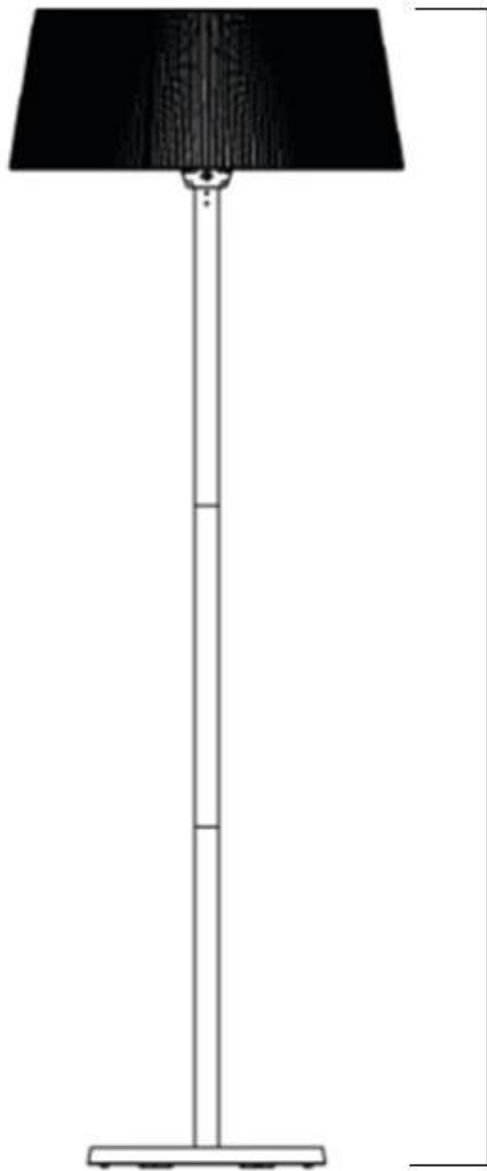

ARTIX STANDING WHITE 2100 WATT PATIO HEATER

OUT-80-104

Modern freestanding patio heater for your patio or balcony. It has a heat output of up to 2100W, as well as tip-over sensors.

TECHNICAL SPECIFICATIONS

Features

Type of Light	Infrared
Heat output (min.)	0,9 kW
Timer	No
	1.8 m
Heating	22 m ²
Heat output (max)	2,1 kW
Remote control	No
Requires electricity	Yes
Control	Manual
Fuel	Electricity
Usage	2100 L/h
Usage	1200 L/h
Usage	900 L/h

Type

	Sunred
Producttype	Freestanding Electric Patio Heater
Use	Outdoor
Warranty	2 years

Distance

Distance to Combustible Materials	75 cm
Distance Sides	75 cm
Distance Above	75 cm

Size

Height	224 cm
Diameter	74 cm
Diameter	45 cm
Weight	15,6 kg

Appearance

Materials	Steel
Colour	White

2240 mm

740 mm