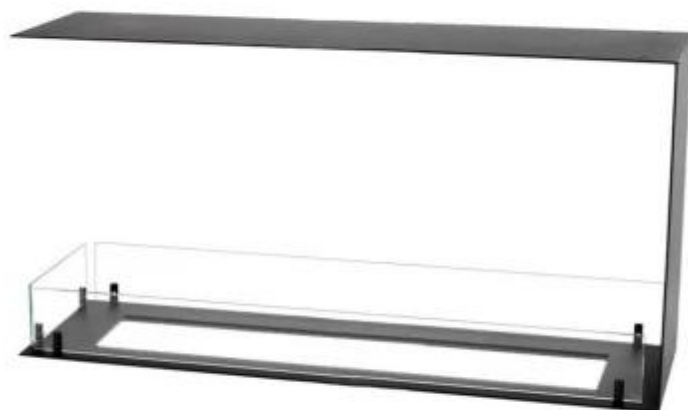

FOCO ROOM DIVIDER 1100 MEDIUM - AUTOMATIC BURNER

BIO-30-144PF

Foco Room Divider 1100 Medium is a built-in bioethanol fireplace that function as a room divider where the flames can be seen from 3 sides. This model has a width of 110 cm.

TECHNICAL SPECIFICATIONS

Appearance

Colour	Black
Glas included	Yes
Materials	Steel

Appearance

Steel thickness	4 mm
-----------------	------

Burner - Features

Adjustable	Yes
Burn time	20.8 hours
Burner type	DecoFlame F3
Capacity	5.8 Litres
Control	Control Panel
Control	Remote Control
Heat output (max)	7 kW
Minimum room size	89 m ³
Remote control	Yes (included)
Requires electricity	Yes
Usage	0.6 L/h

Size

Depth	30 cm
Height	50 cm
Length/Width	110 cm
Weight	30 kg

Type

Brand	Foco
-------	------

Type

Flame view	Room Divider
------------	--------------

Type

Flue/chimney	Not required
--------------	--------------

Fuel

Bioethanol

Type

Producttype	3-sided Built-in Bioethanol Fireplace
-------------	--

Type

Recommended air change rate	1
-----------------------------	---

Type

Use	Indoor
-----	--------