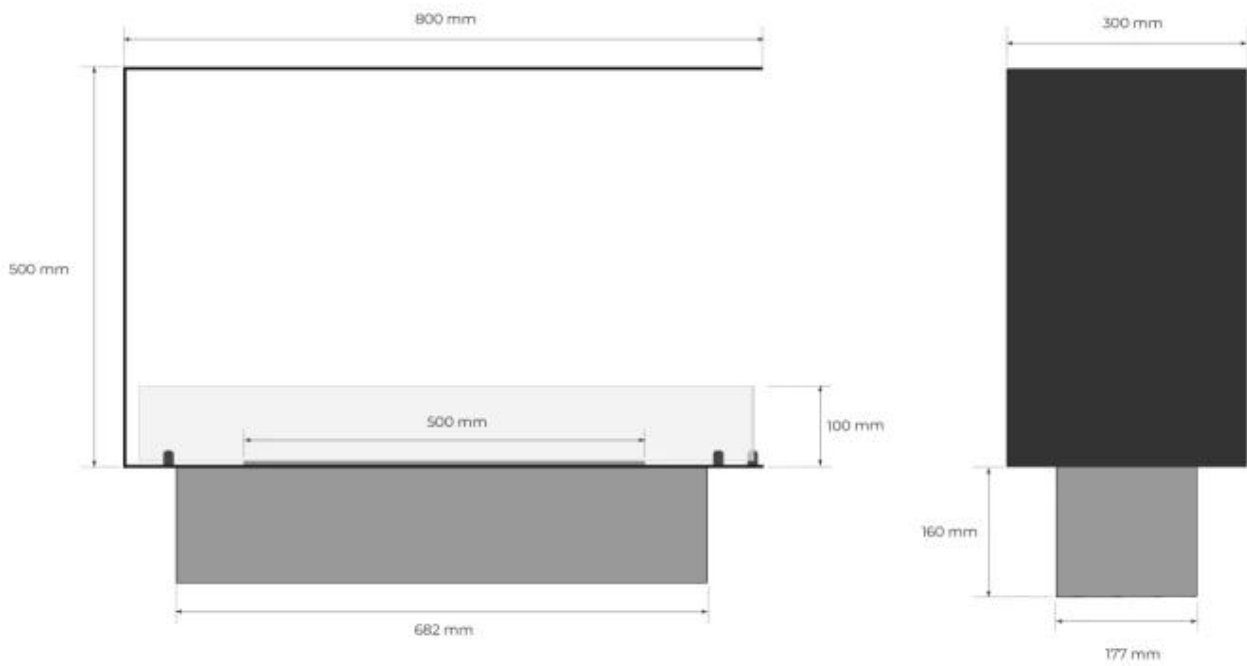

TECHNICAL SPECIFICATIONS

Burner - Features

Capacity	1.9 Litres
Capacity	4.0 Litres
Burner type	Planika PrimeFire 700
Burner type	DecoFlame F3
Flame length	50 cm
Heat output (max)	4,4 kW
Heat output (max)	3,2 kW
Remote control	Yes (included)
Remote control	Yes (add-on)
Requires electricity	Yes
Adjustable flame	Yes
Burn time	20 hours
Burn time	4.5 hours
Minimum room size	64 m ³
Minimum room size	44 m ³
Control	Control Panel
Control	Remote Control

Type

Flue/chimney	Not Required
Recommended air change rate	1
Producttype	3-sided Built-in Bioethanol Fireplace
Brand	Foco
Fuel	Bioethanol
Flame view	Room Divider
Use	Indoor
Warranty	2 years

Size

Length/Width	80 cm
Height	50 cm
Depth	30 cm
Weight	25 kg

Appearance

Materials	Steel
Steel thickness	4 mm
Colour	Black
Glas included	Yes

Foco Room Divider 800 Medium Decoflame F3 700

Top view with fixing points
and burner cutout with lip in bottom plate

Foco Room Divider 800 Medium Planika PrimeFire 700

Top view with fixing points
and burner cutout with lip in bottom plate