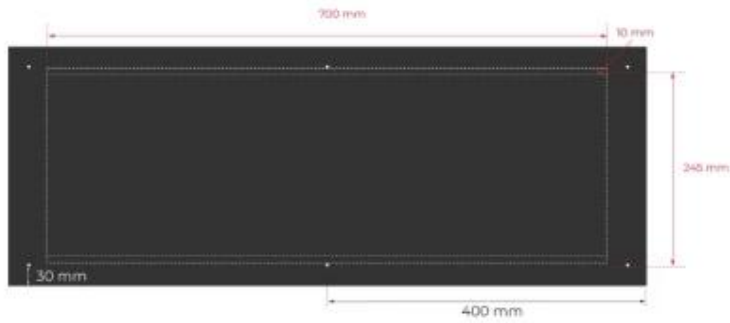

Appearance

Materials	Steel
Steel thickness	4 mm
Colour	Black
Glas included	Yes

Foco Room Divider 800 Medium Decoflame F3 700

Top view with fixing points
and burner cutout with lip in bottom plate

Foco Room Divider 800 Medium Planika PrimeFire 700

Top view with fixing points
and burner cutout with lip in bottom plate