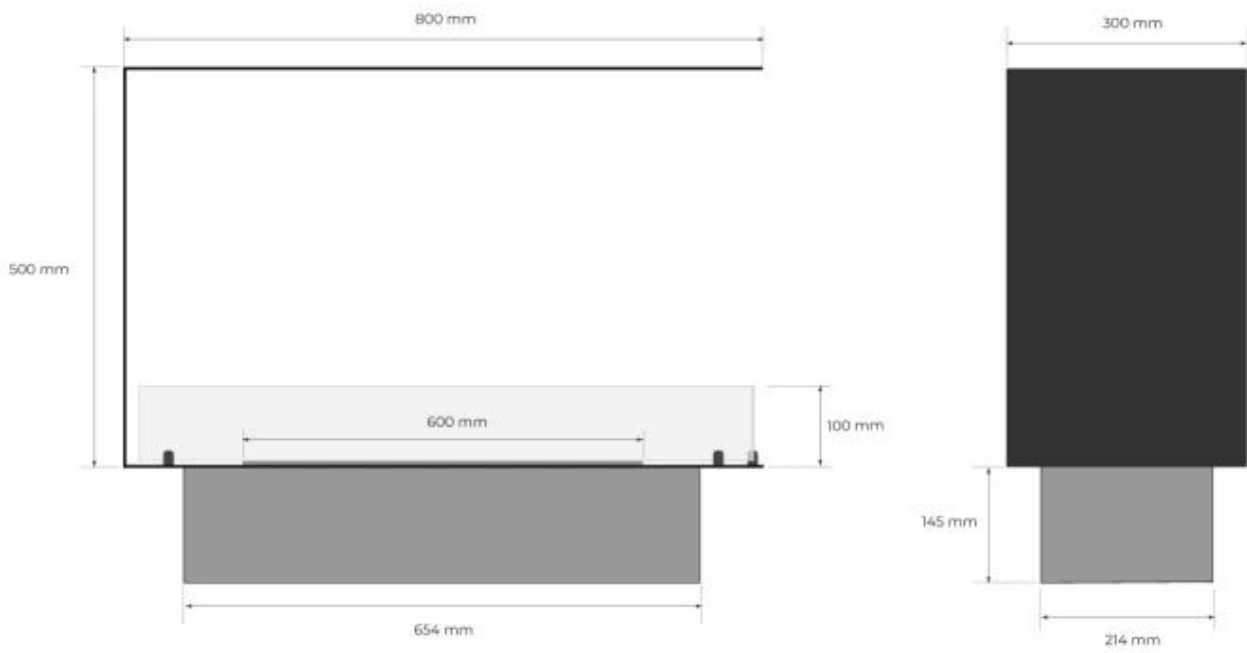

Type

Flue/chimney	Not Required
Recommended air change rate	1
Producttype	3-sided Built-in Bioethanol Fireplace
Brand	Foco
Fuel	Bioethanol
Flame view	Room Divider
Use	Indoor
Warranty	2 years

Size

Length/Width	80 cm
Height	50 cm
Depth	30 cm
Weight	25 kg

Appearance

Materials	Steel
Steel thickness	4 mm
Colour	Black
Glas included	Yes

Foco Room Divider 800 Medium Decoflame F3 700

Top view with fixing points
and burner cutout with lip in bottom plate

Foco Room Divider 800 Medium Planika PrimeFire 700

Top view with fixing points
and burner cutout with lip in bottom plate