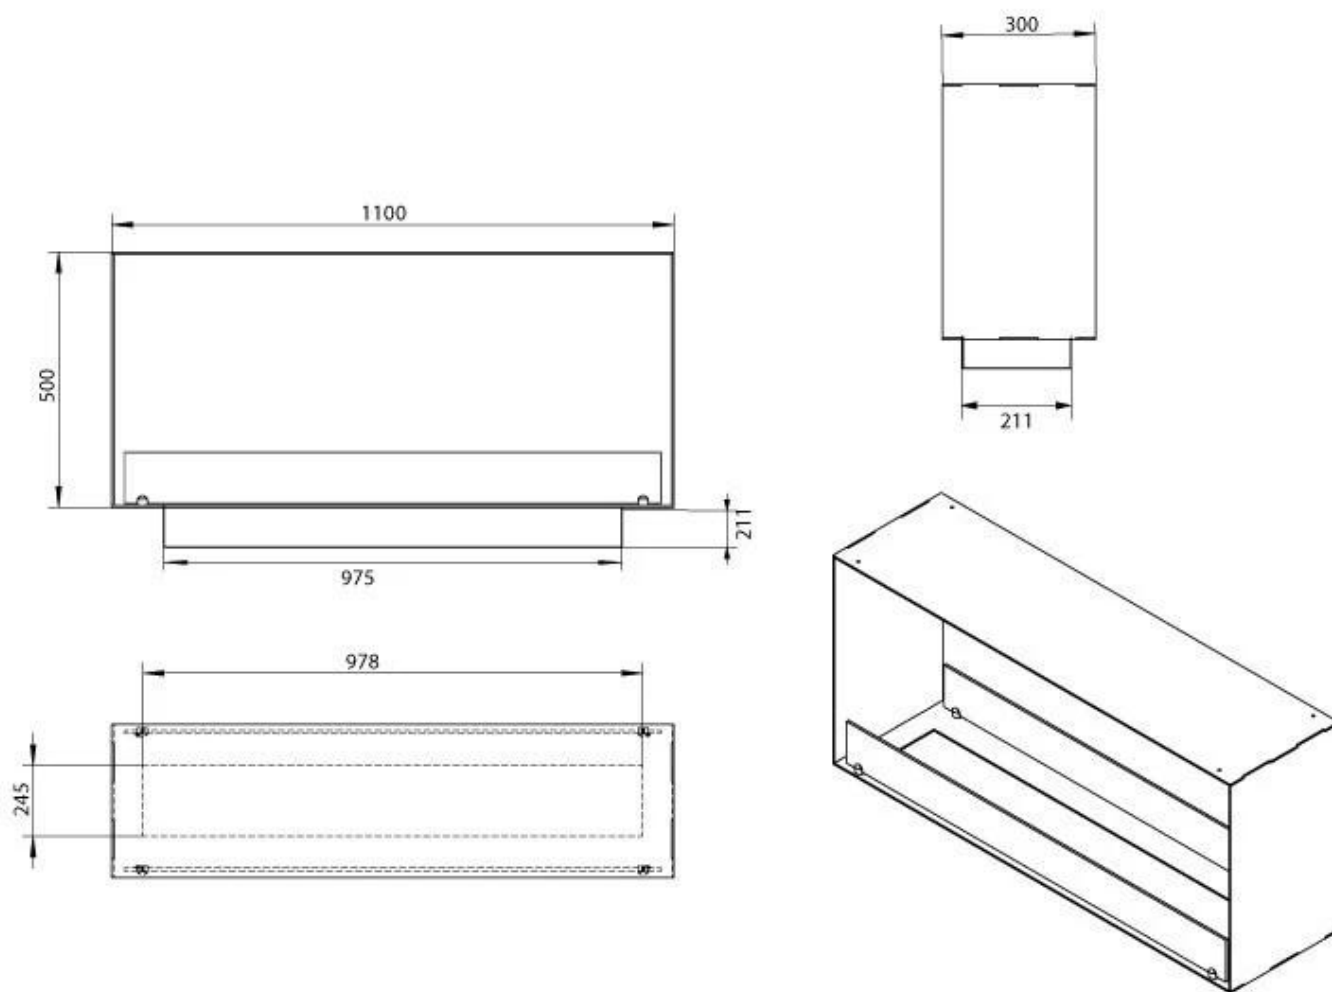

Type

Flue/chimney	Not Required
Producttype	See-through Built-in Bioethanol Fireplace
Brand	Foco
Fuel	Bioethanol
Flame view	See-through
Use	Indoor
Warranty	2 years

Size

Length/Width	110 cm
Height	50 cm
Depth	30 cm

Appearance

Materials	Steel
Steel thickness	4 mm
Colour	Black
Glas included	Yes

Automatic burner 1000

PrimeFire 1000