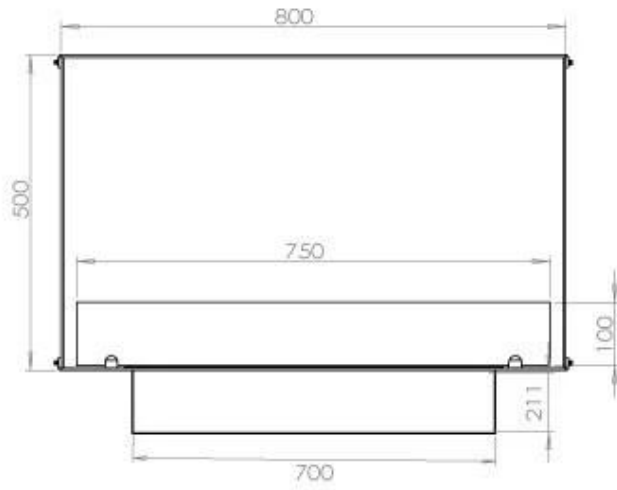

TECHNICAL SPECIFICATIONS

Burner - Features

Adjustable flame	Yes
Minimum room size	64 m ³
Minimum room size	44 m ³
Capacity	4.0 Litres
Capacity	1.9 Litres
Burner type	DecoFlame F3
Burner type	Planika PrimeFire 700
Heat output (max)	3,2 kW
Heat output (max)	4,4 kW
Control	Control Panel
Control	Remote Control
Burn time	4.5 hours
Burn time	20 hours
Flame length	50 cm
Remote control	Yes (included)
Requires electricity	Yes
Usage	0.45 L/h
Usage	0.4 L/h

Size

Length/Width	80 cm
Height	50 cm
Depth	30 cm
Weight	22 kg

Automatic burner 700

PrimeFire 700