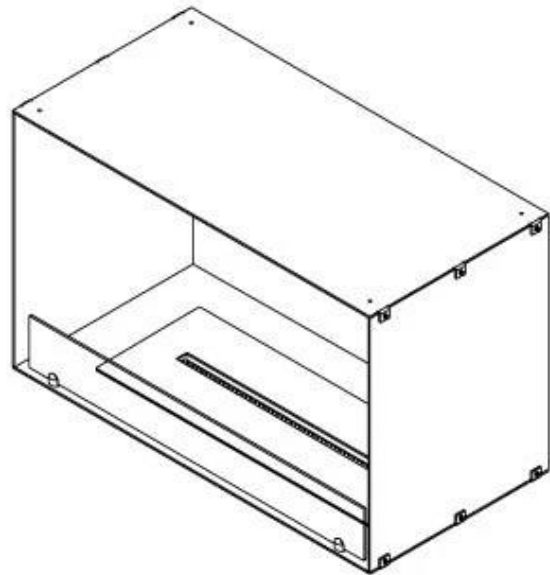

FOCO ONE 800 MEDIUM - REMOTE CONTROLLED BURNER

BIO-30-134PF

The Foco One 800 Medium built-in bioethanol fireplace is designed for a single-sided view of the flames. With a width of 80 cm and a depth of 30 cm, it is made to seamlessly built into walls. This stylish model features an automatic burner, controlled via remote, and offers a choice between Planika PrimeFire 700 or DecoFlame F3 burner. Both options include advanced safety sensors. The sleek design, constructed from 4 mm powder-coated stainless steel, is complemented by tempered glass for flame stability and protection.

TECHNICAL SPECIFICATIONS

Burner - Features

Adjustable flame	Yes
Minimum room size	64 m ³
Minimum room size	44 m ³
Capacity	4.0 Litres
Capacity	1.9 Litres
Burner type	DecoFlame F3
Burner type	Planika PrimeFire 700
Heat output (max)	3,2 kW
Heat output (max)	4,4 kW
Control	Control Panel
Control	Remote Control
Burn time	4.5 hours
Burn time	20 hours
Flame length	50 cm
Remote control	Yes (included)
Requires electricity	Yes
Usage	0.45 L/h
Usage	0.4 L/h

Type

Flue/chimney	Not Required
Producttype	1-sided Built-in Bioethanol Fireplace
Brand	Foco
Fuel	Bioethanol
Flame view	Front
Use	Indoor
Warranty	2 years

Appearance

Materials	Steel
Steel thickness	4 mm
Colour	Black
Glas included	Yes

Size

Length/Width	80 cm
Height	50 cm
Depth	30 cm
Weight	22 kg

Automatic burner 700

PrimeFire 700