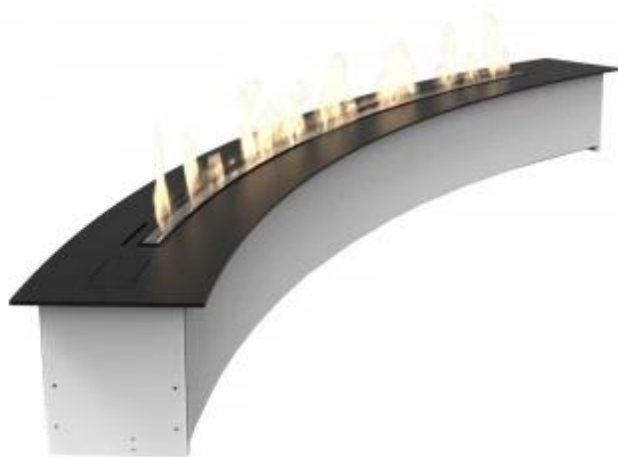

DENVER CURVED 150 CM FLAMME

BIO-50-575

Decoflame Denver e-Ribbon Curved is a high-end bioethanol fireplace with a unique curved design. Perfect for large spaces like lobbies, hotels, and restaurants, this U-shaped fireplace is designed to impress. It features an automatic burner that can be easily controlled via remote. The Denver e-Ribbon Curved offers all the benefits of a bioethanol fireplace: no chimney, no smoke, and no soot, as it burns cleanly on bioethanol. With 6 adjustable flame levels and a capacity of 7.2 liters, it can burn for up to 20 hours.

TECHNICAL SPECIFICATIONS

Burner

Requires electricity	220-240V
Requires electricity	Yes
Adjustable flame	Yes
Control	Automatic
Control	App-control
Control	Remote Control
Distance to Combustible Materials	50 cm
Flame levels	6
Minimum room size	115 m ³
Burn time	20 hours
Remote control	Yes (included)
Flue/chimney	Not Required
Heat output (max)	5,7 kW
Capacity	7.2 Litres
Type of burner	e - Ribbon - 1500mm
Recommended air change rate	1 Air changes per Hour
Flame length	150 cm
Fuel	Bioethanol
Usage	1.0 L/h

Type

	Screws
	User guide
	Bioethanol Burner
	Extinguishing Tool
Producttype	Remote Controlled Bioethanol Burner
Brand	Decoflame
Flame view	44,1
Use	Indoor
Warranty	2 years

Appearance

Interior	Black
Materials	Stainless Steel
Materials	Aluminum

Colour	Black
Finish	Powdercoated
Finish	Medfølger ikke
Shape	Buet
Glas included	No

Size

Length/Width	200 cm
Height	20 cm
Depth	20 cm