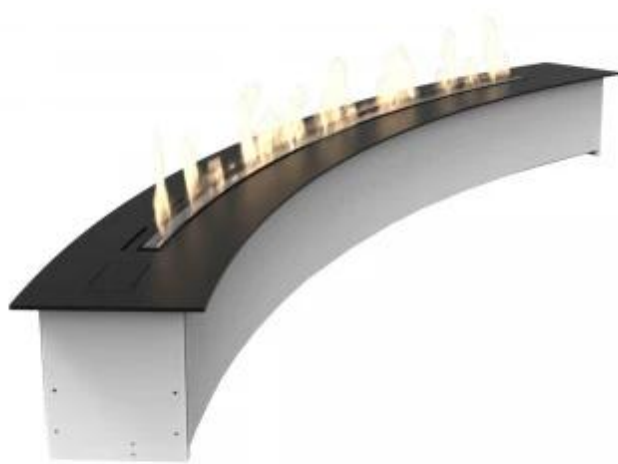

DENVER CURVED 150 CM FLAMME

BIO-50-575

For projects where making a significant impression is a priority, a top-of-the-line Denver e-Ribbon Curved 150 bio fireplace with a distinctive curved design is available. This bio fireplace can be custom-made to suit the customer's specific requirements.

TECHNICAL SPECIFICATIONS

Appearance

Colour	Black
Finish	Aluminium
Finish	Powdercoated
Glas included	No
Interior	Black
Materials	Aluminum
Materials	Stainless Steel
Shape	Buet

Burner

Adjustable	Yes
Burn time	20 hours
Capacity	7.2 Litres
Control	Automatic

Burner

Distance to Combustible Materials	50 cm
-----------------------------------	-------

Burner

Flame length	150 cm
Flame levels	6 Flame Levels
Flue/chimney	Not required
Fuel	Bioethanol
Heat output (max)	5,7 kW
Minimum room size	115 m ³
Recommended air change rate	1 Air changes per Hour
Requires electricity	220-240V
Type of burner	e - Ribbon - 1500mm
Usage	1.0 L/h

Size

Depth	20 cm
Height	20 cm
Length/Width	200 cm

Type

Bioethanol Burner

Extinguishing Tool

Screws

User guide

Brand	Decoflame
-------	-----------