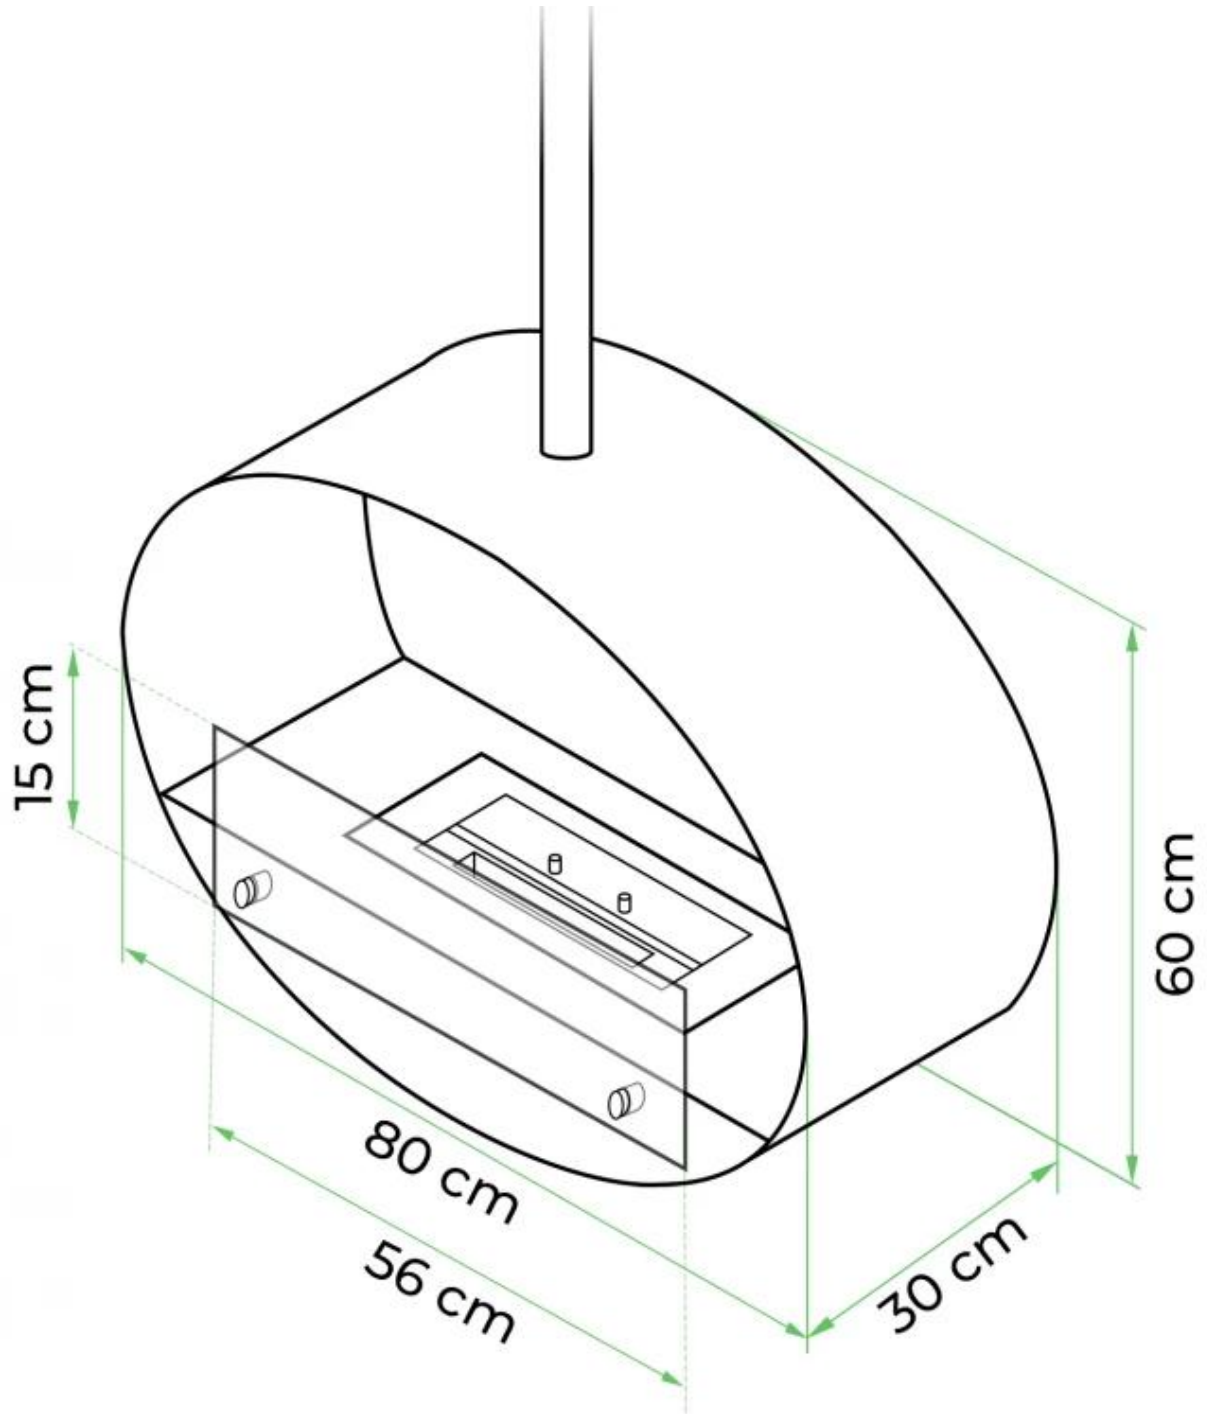

HALIFAX STEEL - 80 CM

BIO-40-108

Oval ceiling mounted bioethanol fireplace with an 80 cm width. 1 meter ceiling rod included, but it is also possible to buy extra length. Burn time up to 7 hours.

TECHNICAL SPECIFICATIONS

Appearance

Colour	Steel
Glas included	Yes
Materials	Steel

Burner

Adjustable	Yes
Burn time	7 hours
Capacity	2 Litres
Control	Manual
Flame length	21 cm
Flue/chimney	Not required
Fuel	Bioethanol
Heat output (max)	2 kW
Minimum room size	45 m ³
Remote control	No
Requires electricity	No
Usage	0.3 L/h

Size

Depth	30 cm
Height	160 cm
Length/Width	80 cm

Type

Brand	ScandiFlames
Producttype	Ceiling-mounted bioethanol Fireplace
Use	Indoor
Warranty	2 years

CACHFIRES