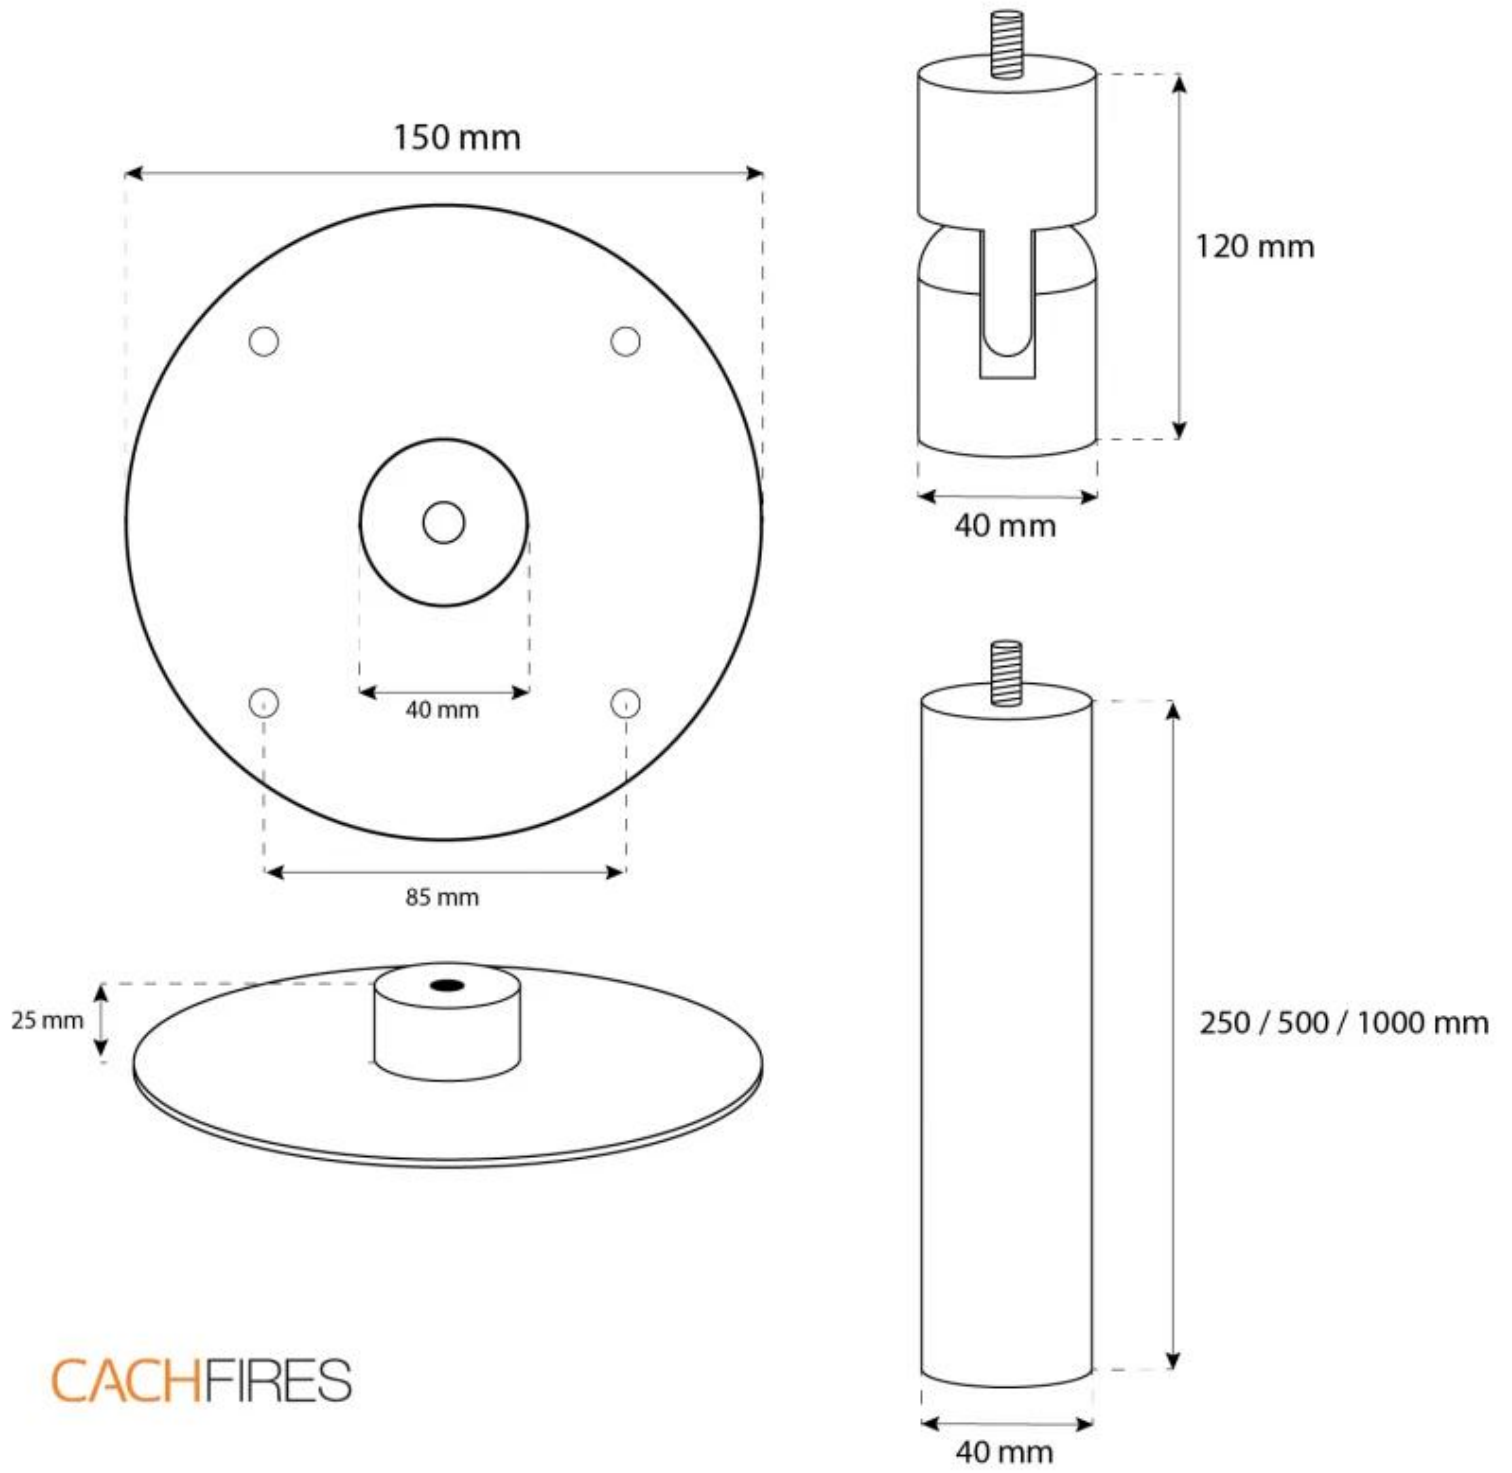

HALIFAX STEEL - 80 CM

BIO-40-108

Oval ceiling mounted bioethanol fireplace with an 80 cm width. 1 meter ceiling rod included, but it is also possible to buy extra length. Burn time up to 7 hours.

TECHNICAL SPECIFICATIONS

Appearance

Colour	Steel
Glas included	Yes
Materials	Steel

Burner

Adjustable	Yes
Burn time	7 hours
Capacity	2 Litres
Control	Manual
Flame length	21 cm
Flue/chimney	Not required
Fuel	Bioethanol
Heat output (max)	2 kW
Minimum room size	45 m ³
Remote control	No
Requires electricity	No
Usage	0.3 L/h

Size

Depth	30 cm
Height	160 cm
Length/Width	80 cm

Type

Brand	ScandiFlames
Producttype	Ceiling-mounted bioethanol Fireplace
Use	Indoor
Warranty	2 years

CACHFIRES