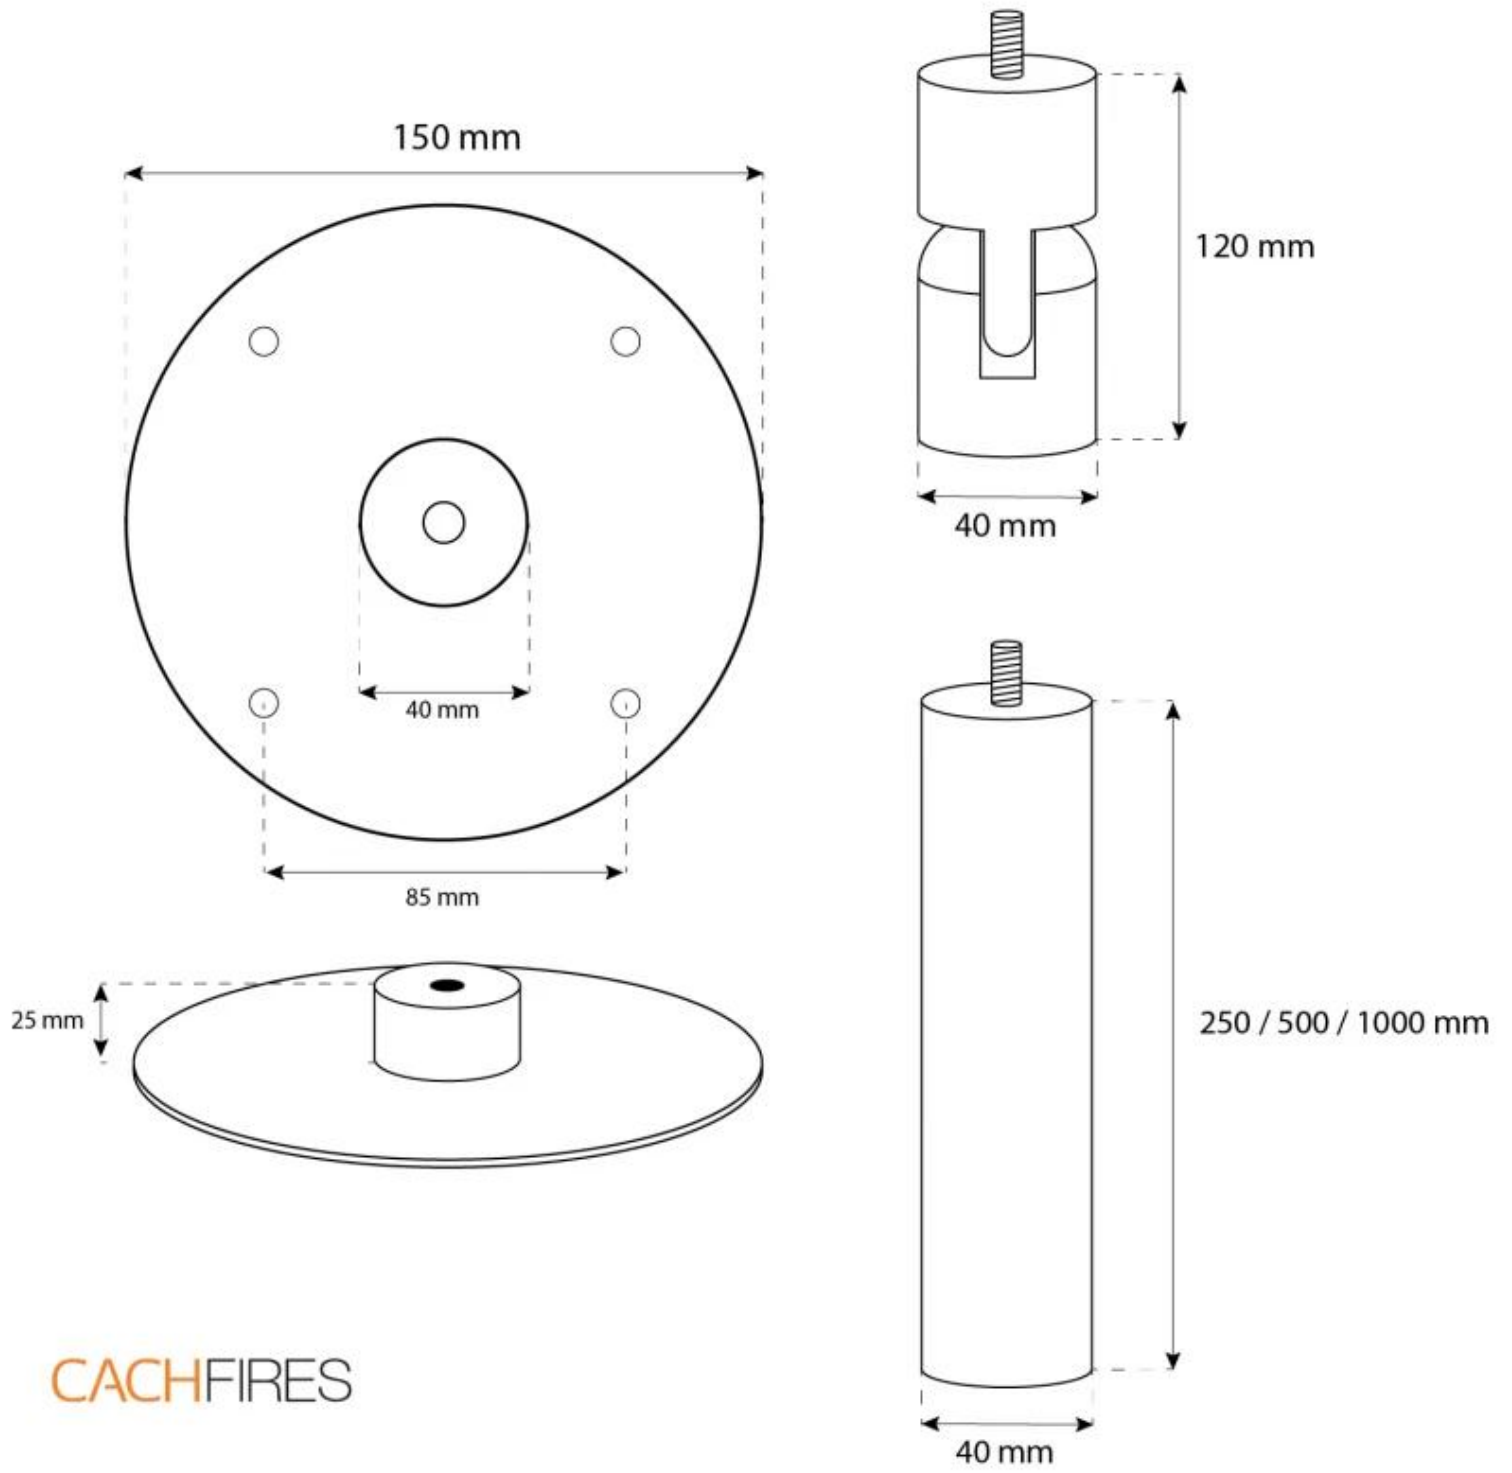

HALIFAX STEEL - 80 CM

BIO-40-108

Halifax is an oval ceiling-mounted bioethanol fireplace with an 80 cm width, made from 4 mm thick brushed steel for a sleek, raw finish. It features a 2-litre bioethanol burner, providing up to 7 hours of burn time per fill. A safety glass shield protects the flames from drafts. The fireplace is easily mounted to the ceiling with the included bracket and rod, which can be extended as needed. Ideal for rooms of at least 45 m³, it requires no chimney.

TECHNICAL SPECIFICATIONS

Burner

Flue/chimney	Not Required
Remote control	No
Flame length	21 cm
Minimum room size	45 m ³
Requires electricity	No
Burn time	7 hours
Adjustable flame	Yes
Control	Manual
Heat output (max)	2 kW
Capacity	2 Litres
Fuel	Bioethanol
Usage	0.3 L/h

Appearance

Materials	Steel
Colour	Steel
Glas included	Yes

Type

Producttype	Ceiling-mounted bioethanol Fireplace
Brand	ScandiFlames
Use	Indoor
Warranty	2 years

Size

Length/Width	80 cm
Height	160 cm
Depth	30 cm