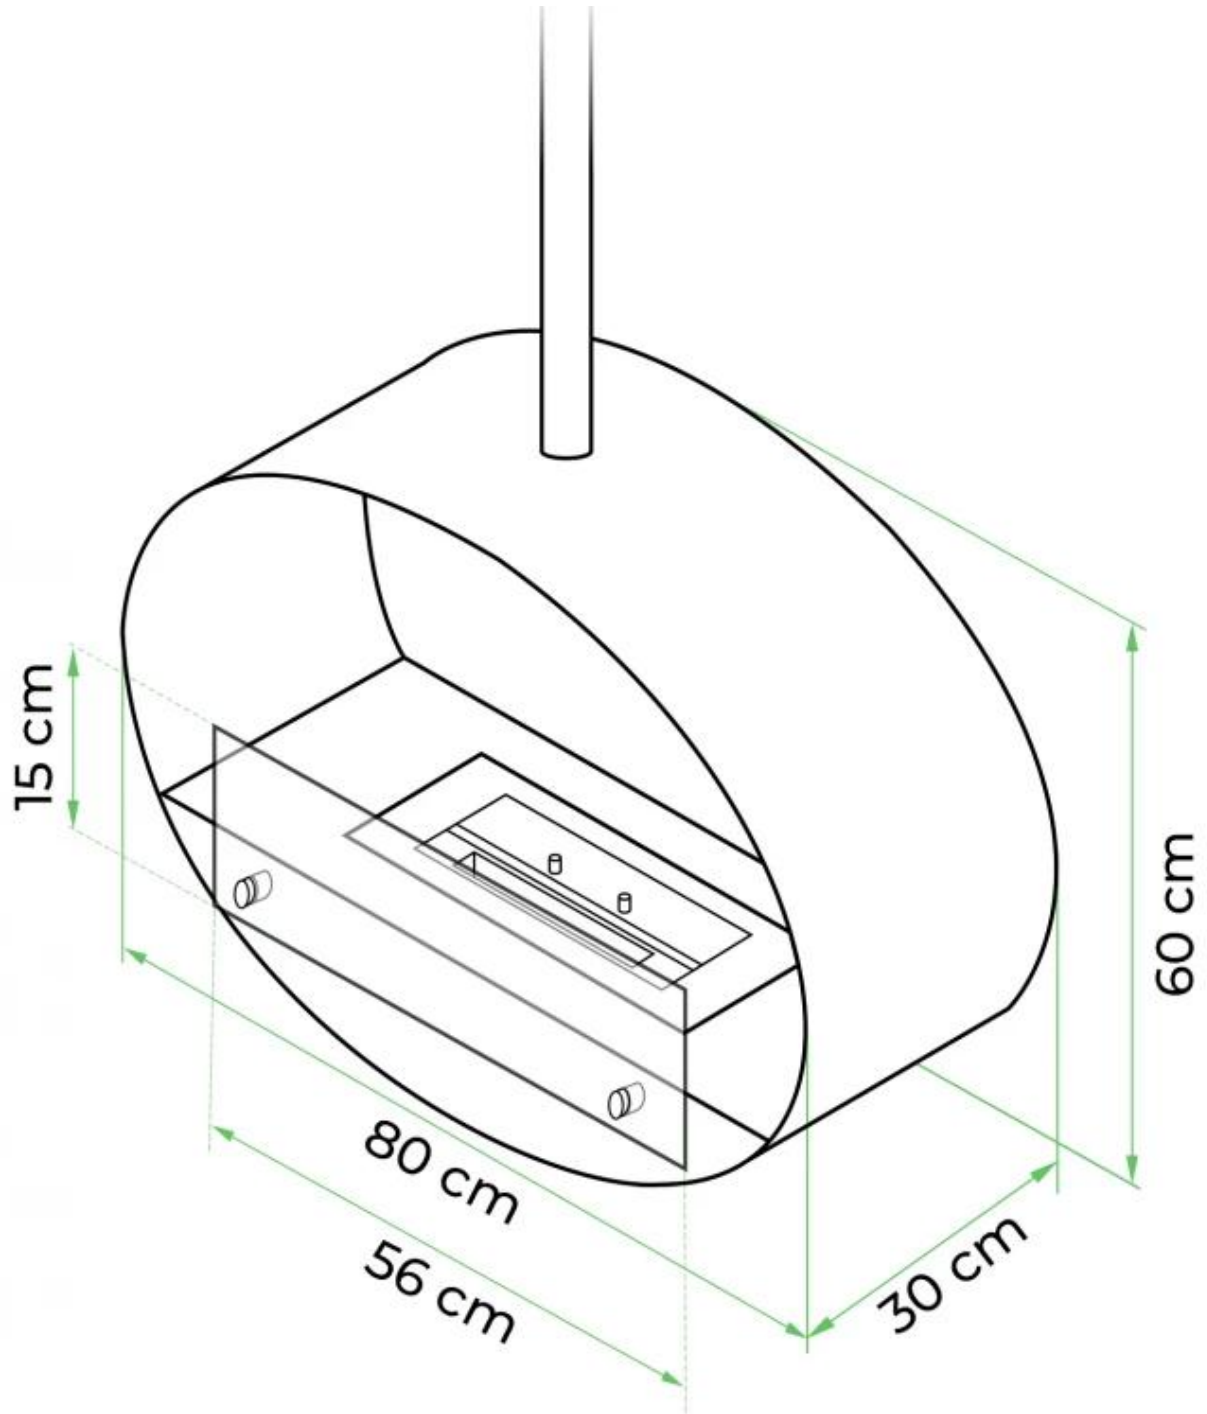

HALIFAX STEEL - 80 CM

BIO-40-108

Halifax is an oval ceiling-mounted bioethanol fireplace with an 80 cm width, made from 4 mm thick brushed steel for a sleek, raw finish. It features a 2-litre bioethanol burner, providing up to 7 hours of burn time per fill. A safety glass shield protects the flames from drafts. The fireplace is easily mounted to the ceiling with the included bracket and rod, which can be extended as needed. Ideal for rooms of at least 45 m³, it requires no chimney.

TECHNICAL SPECIFICATIONS

Burner

Flue/chimney	Not Required
Remote control	No
Flame length	21 cm
Minimum room size	45 m ³
Requires electricity	No
Burn time	7 hours
Adjustable flame	Yes
Control	Manual
Heat output (max)	2 kW
Capacity	2 Litres
Fuel	Bioethanol
Usage	0.3 L/h

Appearance

Materials	Steel
Colour	Steel
Glas included	Yes

Type

Producttype	Ceiling-mounted bioethanol Fireplace
Brand	ScandiFlames
Use	Indoor
Warranty	2 years

Size

Length/Width	80 cm
Height	160 cm
Depth	30 cm