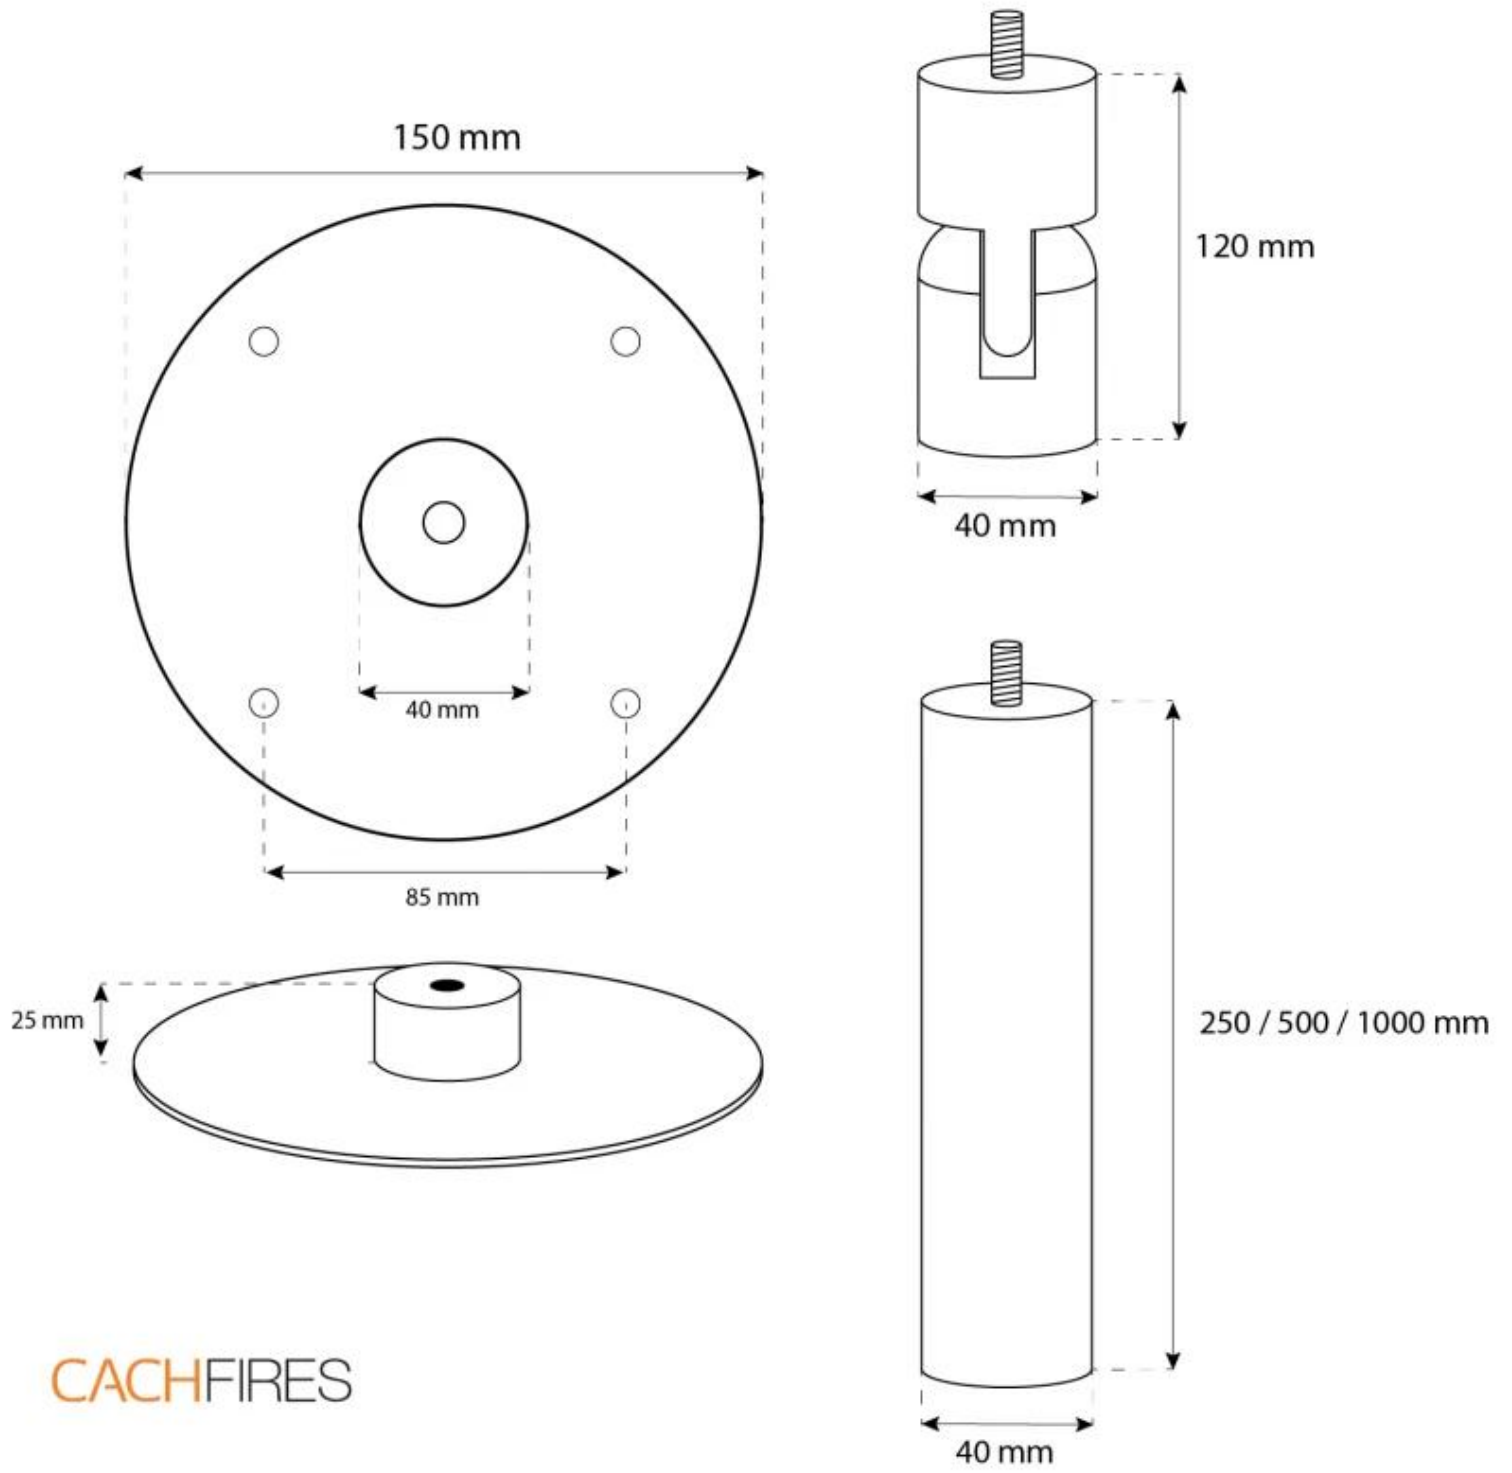

HALIFAX BLACK - 80 CM

BIO-40-107

Oval suspended bioethanol fireplace with an 80 cm width. 1 meter ceiling rod included - possible to buy extra ceiling rod length. Burn time up to 7 hours.

TECHNICAL SPECIFICATIONS

Appearance

Colour	Black
Glas included	Yes
Materials	Steel

Burner

Adjustable	Yes
Burn time	7 hours
Capacity	2 Litres
Control	Manual
Flame length	21 cm
Flue/chimney	Not required
Fuel	Bioethanol
Heat output (max)	2 kW
Minimum room size	45 m ³
Remote control	No
Requires electricity	No
Usage	0.3 L/h

Size

Depth	30 cm
Height	160 cm
Length/Width	80 cm

Type

Brand	ScandiFlames
Producttype	Ceiling-mounted bioethanol Fireplace
Use	Indoor
Warranty	2 years

CACHFIRES