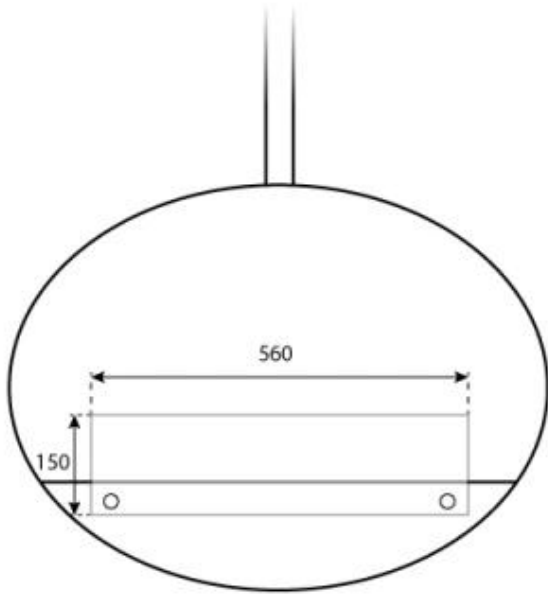

Appearance

Colour	Black
Glas included	Yes
Materials	Steel

Burner

Adjustable	Yes
Burn time	7 hours
Capacity	2 Litres
Control	Manual
Flame length	21 cm
Flue/chimney	Not required
Fuel	Bioethanol
Heat output (max)	2 kW
Minimum room size	45 m ³
Remote control	No
Requires electricity	No
Usage	0.3 L/h

Size

Depth	30 cm
Height	160 cm
Length/Width	80 cm

Type

Brand	ScandiFlames
Producttype	Ceiling-mounted bioethanol Fireplace
Use	Indoor
Warranty	2 years

CACHFIRES