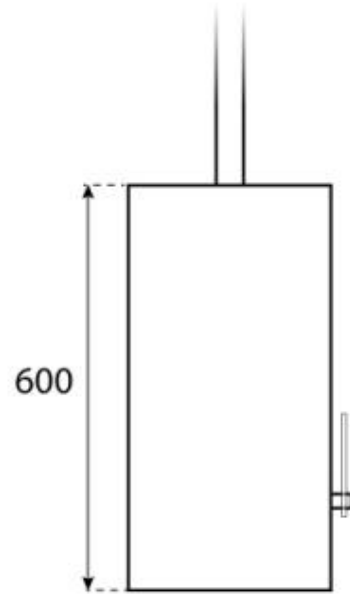

HALIFAX BLACK - 80 CM

BIO-40-107

Oval suspended bioethanol fireplace with an 80 cm width. 1 meter ceiling rod included - possible to buy extra ceiling rod length. Burn time up to 7 hours.

TECHNICAL SPECIFICATIONS

Appearance

Colour	Black
Glas included	Yes
Materials	Steel

Burner

Adjustable	Yes
Burn time	7 hours
Capacity	2 Litres
Control	Manual
Flame length	21 cm
Flue/chimney	Not required
Fuel	Bioethanol
Heat output (max)	2 kW
Minimum room size	45 m ³
Remote control	No
Requires electricity	No
Usage	0.3 L/h

Size

Depth	30 cm
Height	160 cm
Length/Width	80 cm

Type

Brand	ScandiFlames
Producttype	Ceiling-mounted bioethanol Fireplace
Use	Indoor
Warranty	2 years

CACHFIRES