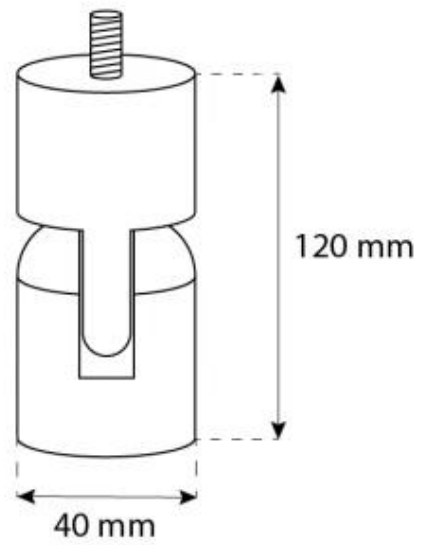

HALIFAX BLACK - 80 CM

BIO-40-107

Halifax is an elegant oval ceiling-mounted bioethanol fireplace with a width of 80 cm, featuring a 2-liter burner providing up to 7 hours of burn time per fill. Crafted from 4 mm thick powder-coated black steel, this suspended oval fireplace offers a sophisticated appearance. A safety glass in front of the flames protects against small drafts. Easy installation with the included bracket and ceiling rod, and the fireplace height can be adjusted.

TECHNICAL SPECIFICATIONS

Burner

Flame length	21 cm
Flue/chimney	Not Required
Remote control	No
Minimum room size	45 m ³
Requires electricity	No
Burn time	7 hours
Adjustable flame	Yes
Control	Manual
Heat output (max)	2 kW
Capacity	2 Litres
Fuel	Bioethanol
Usage	0.3 L/h

Appearance

Materials	Steel
Colour	Black
Glas included	Yes

Type

Producttype	Ceiling-mounted bioethanol Fireplace
Brand	ScandiFlames
Use	Indoor
Warranty	2 years

Size

Length/Width	80 cm
Height	160 cm
Depth	30 cm