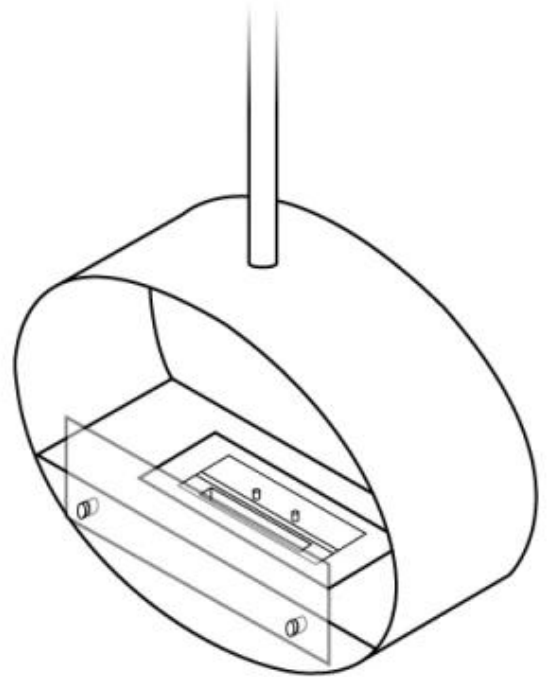

HALIFAX BLACK - 80 CM

BIO-40-107

Halifax is an elegant oval ceiling-mounted bioethanol fireplace with a width of 80 cm, featuring a 2-liter burner providing up to 7 hours of burn time per fill. Crafted from 4 mm thick powder-coated black steel, this suspended oval fireplace offers a sophisticated appearance. A safety glass in front of the flames protects against small drafts. Easy installation with the included bracket and ceiling rod, and the fireplace height can be adjusted.

TECHNICAL SPECIFICATIONS

Burner

Flame length	21 cm
Flue/chimney	Not Required
Remote control	No
Minimum room size	45 m ³
Requires electricity	No
Burn time	7 hours
Adjustable flame	Yes
Control	Manual
Heat output (max)	2 kW
Capacity	2 Litres
Fuel	Bioethanol
Usage	0.3 L/h

Appearance

Materials	Steel
Colour	Black
Glas included	Yes

Type

Producttype	Ceiling-mounted bioethanol Fireplace
Brand	ScandiFlames
Use	Indoor
Warranty	2 years

Size

Length/Width	80 cm
Height	160 cm
Depth	30 cm