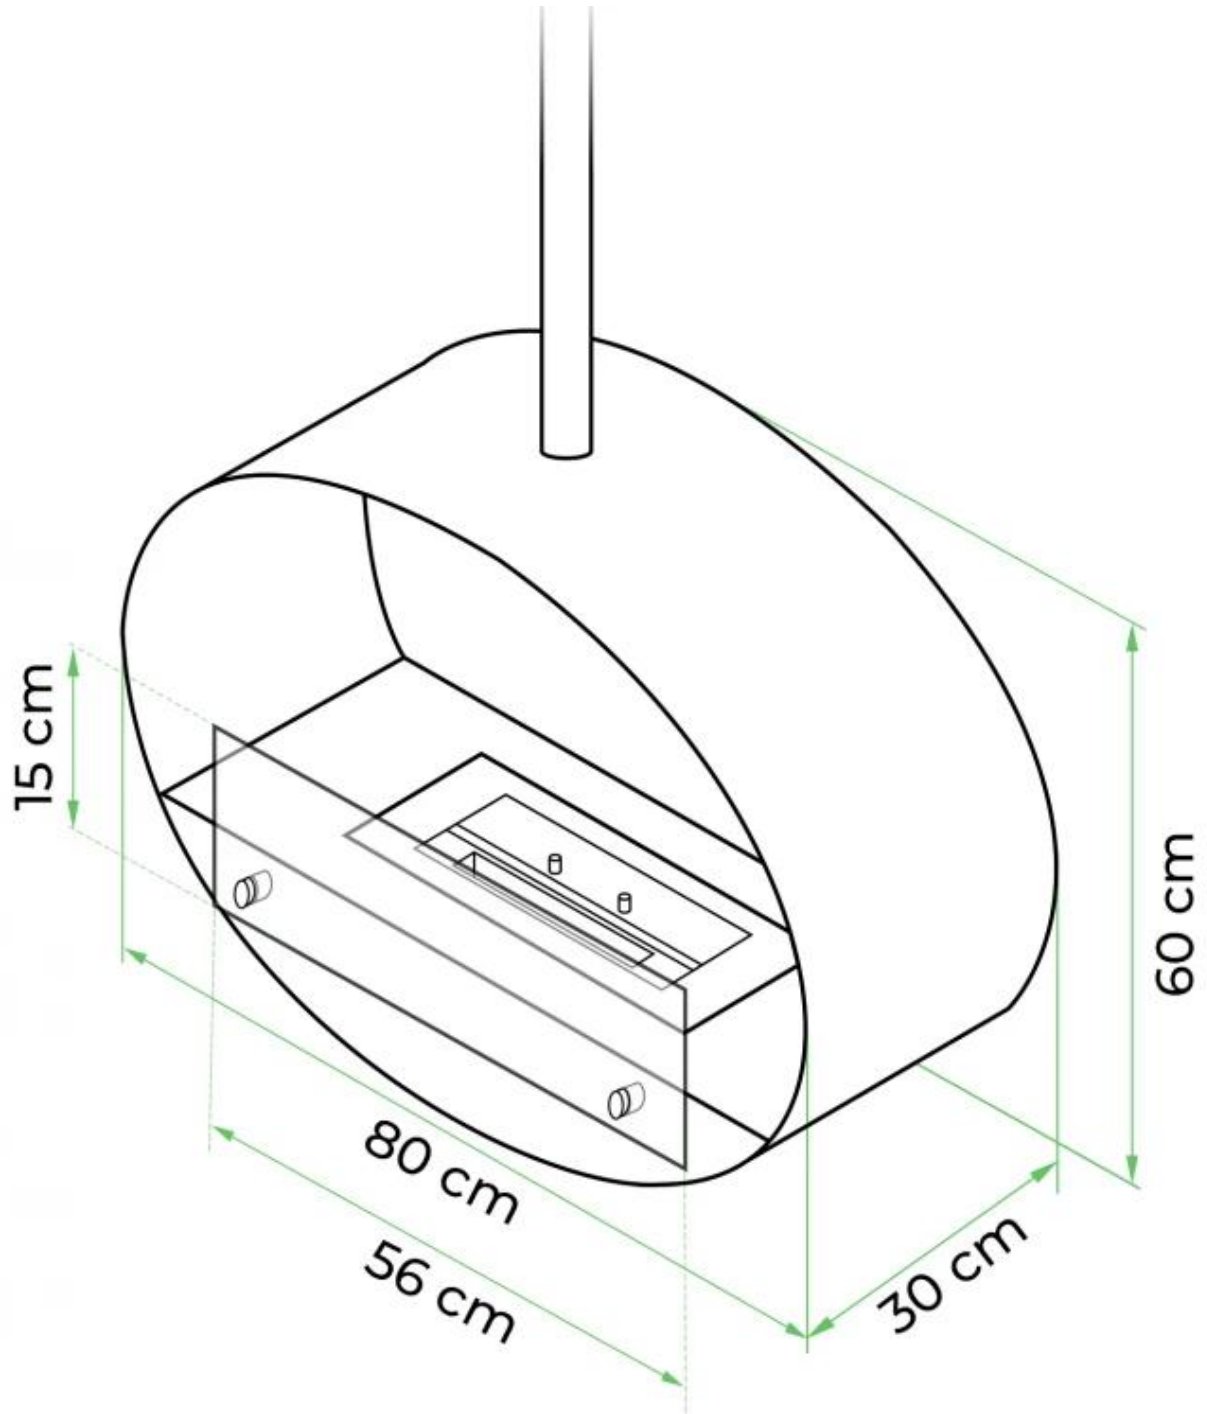

HALIFAX BLACK - 80 CM

BIO-40-107

Halifax is an elegant oval ceiling-mounted bioethanol fireplace with a width of 80 cm, featuring a 2-liter burner providing up to 7 hours of burn time per fill. Crafted from 4 mm thick powder-coated black steel, this suspended oval fireplace offers a sophisticated appearance. A safety glass in front of the flames protects against small drafts. Easy installation with the included bracket and ceiling rod, and the fireplace height can be adjusted.

TECHNICAL SPECIFICATIONS

Burner

Flame length	21 cm
Flue/chimney	Not Required
Remote control	No
Minimum room size	45 m ³
Requires electricity	No
Burn time	7 hours
Adjustable flame	Yes
Control	Manual
Heat output (max)	2 kW
Capacity	2 Litres
Fuel	Bioethanol
Usage	0.3 L/h

Appearance

Materials	Steel
Colour	Black
Glas included	Yes

Type

Producttype	Ceiling-mounted bioethanol Fireplace
Brand	ScandiFlames
Use	Indoor
Warranty	2 years

Size

Length/Width	80 cm
Height	160 cm
Depth	30 cm