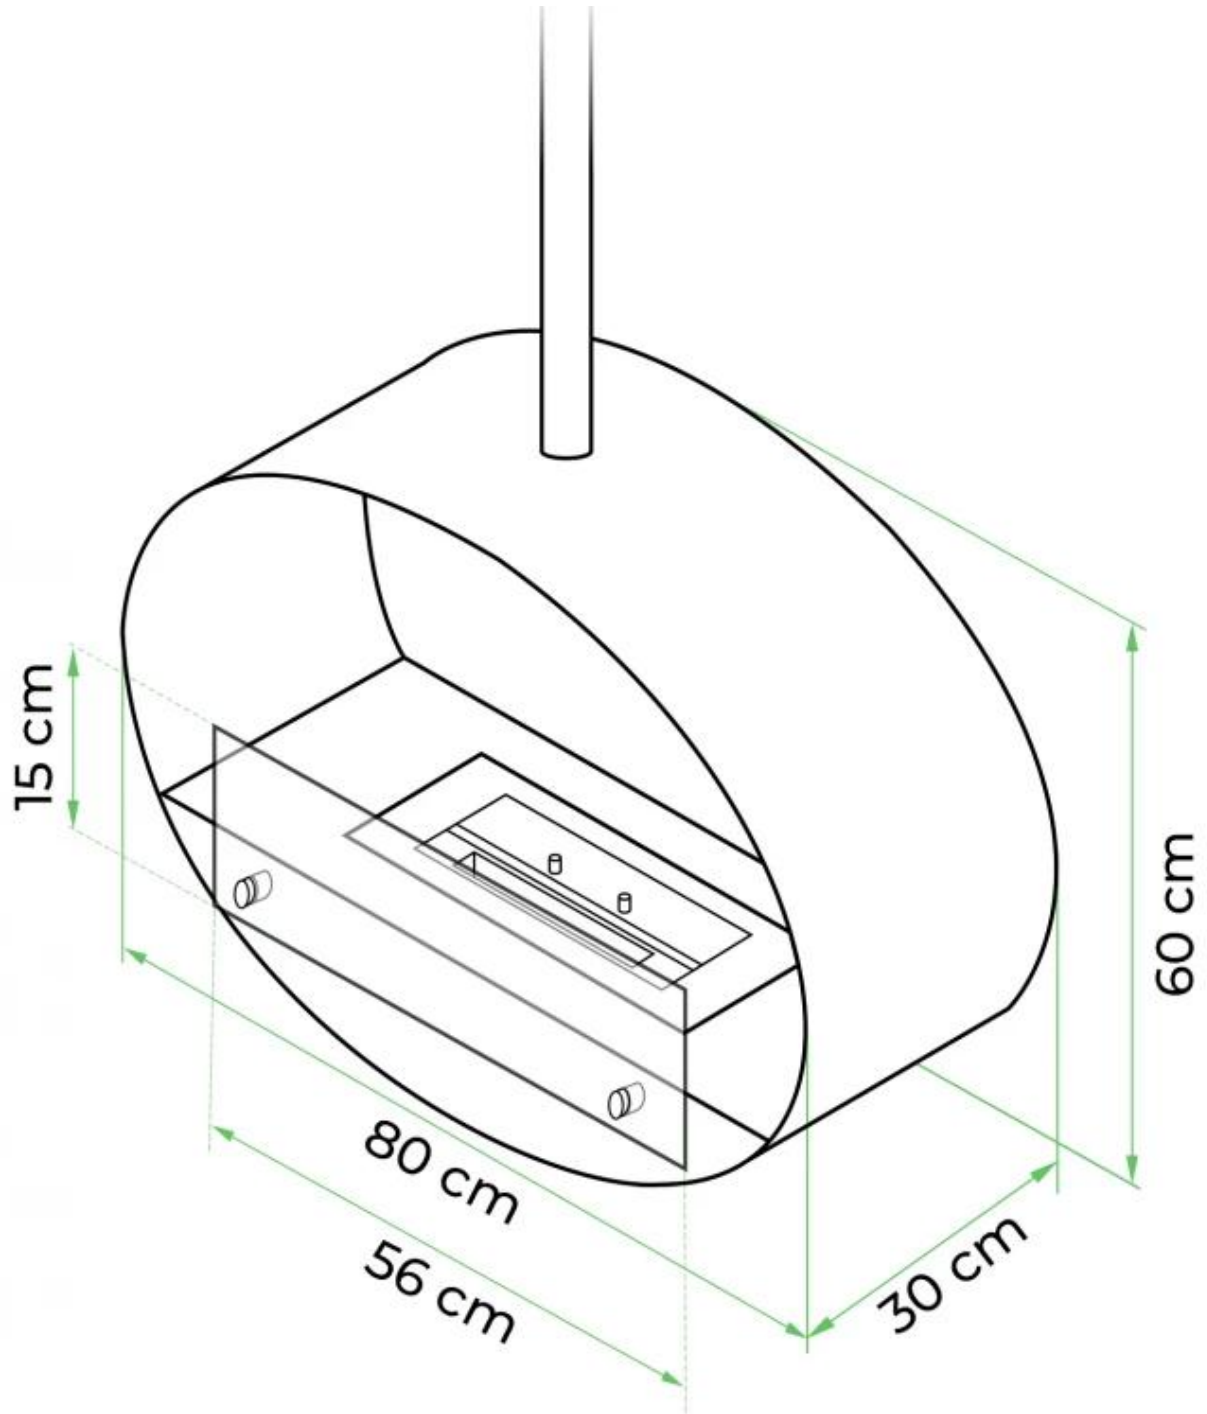

HALIFAX BLACK - 80 CM

BIO-40-107

Oval suspended bioethanol fireplace with an 80 cm width. 1 meter ceiling rod included - possible to buy extra ceiling rod length. Burn time up to 7 hours.

TECHNICAL SPECIFICATIONS

Appearance

Colour	Black
Glas included	Yes
Materials	Steel

Burner

Adjustable	Yes
Burn time	7 hours
Capacity	2 Litres
Control	Manual
Flame length	21 cm
Flue/chimney	Not required
Fuel	Bioethanol
Heat output (max)	2 kW
Minimum room size	45 m ³
Remote control	No
Requires electricity	No
Usage	0.3 L/h

Size

Depth	30 cm
Height	160 cm
Length/Width	80 cm

Type

Brand	ScandiFlames
Producttype	Ceiling-mounted bioethanol Fireplace
Use	Indoor
Warranty	2 years

CACHFIRES