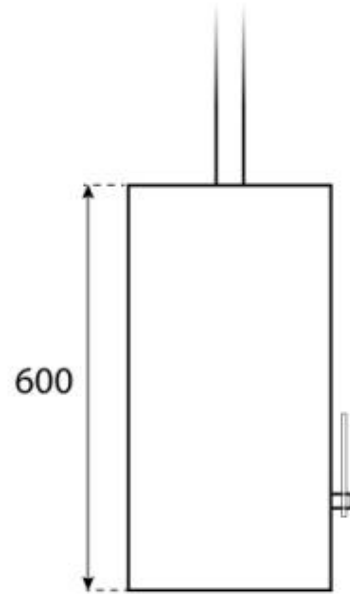

HALIFAX BLACK - 80 CM

BIO-40-107

Halifax is an elegant oval ceiling-mounted bioethanol fireplace with a width of 80 cm, featuring a 2-liter burner providing up to 7 hours of burn time per fill. Crafted from 4 mm thick powder-coated black steel, this suspended oval fireplace offers a sophisticated appearance. A safety glass in front of the flames protects against small drafts. Easy installation with the included bracket and ceiling rod, and the fireplace height can be adjusted.

TECHNICAL SPECIFICATIONS

Burner

Flame length	21 cm
Flue/chimney	Not Required
Remote control	No
Minimum room size	45 m ³
Requires electricity	No
Burn time	7 hours
Adjustable flame	Yes
Control	Manual
Heat output (max)	2 kW
Capacity	2 Litres
Fuel	Bioethanol
Usage	0.3 L/h

Appearance

Materials	Steel
Colour	Black
Glas included	Yes

Type

Producttype	Ceiling-mounted bioethanol Fireplace
Brand	ScandiFlames
Use	Indoor
Warranty	2 years

Size

Length/Width	80 cm
Height	160 cm
Depth	30 cm