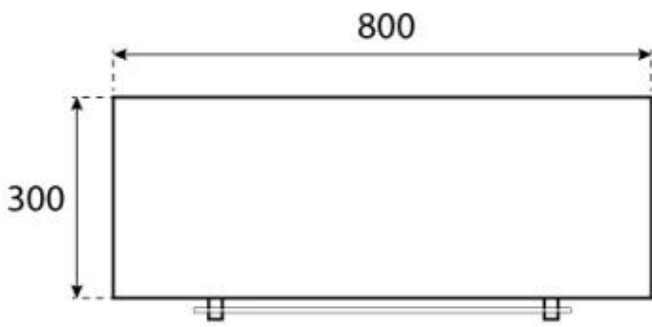

TECHNICAL SPECIFICATIONS

Burner

Flame length	21 cm
Flue/chimney	Not Required
Remote control	No
Minimum room size	45 m ³
Requires electricity	No
Burn time	7 hours
Adjustable flame	Yes
Control	Manual
Heat output (max)	2 kW
Capacity	2 Litres
Fuel	Bioethanol
Usage	0.3 L/h

Appearance

Materials	Steel
Colour	Black
Glas included	Yes

Type

Producttype	Ceiling-mounted bioethanol Fireplace
Brand	ScandiFlames
Use	Indoor
Warranty	2 years

Size

Length/Width	80 cm
Height	160 cm
Depth	30 cm