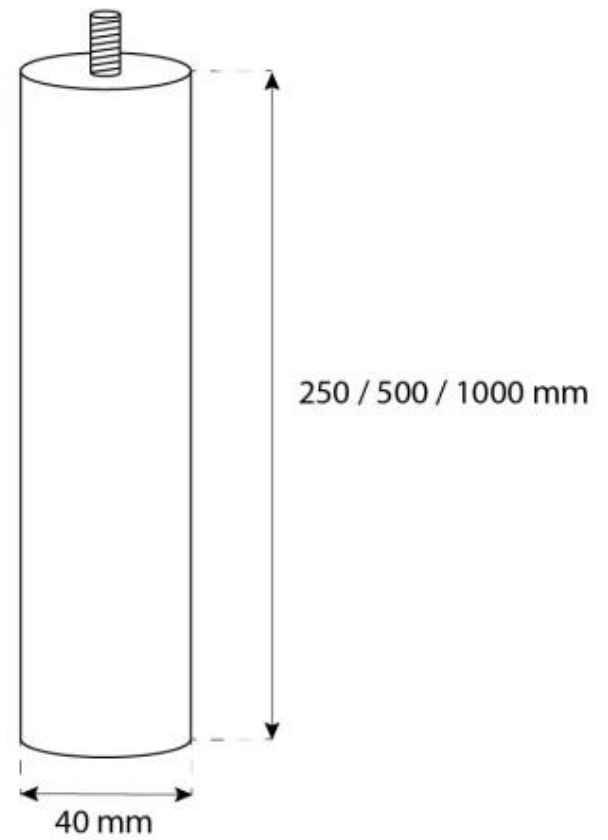

HALIFAX BLACK - 80 CM

BIO-40-107

Halifax is an elegant oval ceiling-mounted bioethanol fireplace with a width of 80 cm, featuring a 2-liter burner providing up to 7 hours of burn time per fill. Crafted from 4 mm thick powder-coated black steel, this suspended oval fireplace offers a sophisticated appearance. A safety glass in front of the flames protects against small drafts. Easy installation with the included bracket and ceiling rod, and the fireplace height can be adjusted.

TECHNICAL SPECIFICATIONS

Burner

Flame length	21 cm
Flue/chimney	Not Required
Remote control	No
Minimum room size	45 m ³
Requires electricity	No
Burn time	7 hours
Adjustable flame	Yes
Control	Manual
Heat output (max)	2 kW
Capacity	2 Litres
Fuel	Bioethanol
Usage	0.3 L/h

Appearance

Materials	Steel
Colour	Black
Glas included	Yes

Type

Producttype	Ceiling-mounted bioethanol Fireplace
Brand	ScandiFlames
Use	Indoor
Warranty	2 years

Size

Length/Width	80 cm
Height	160 cm
Depth	30 cm