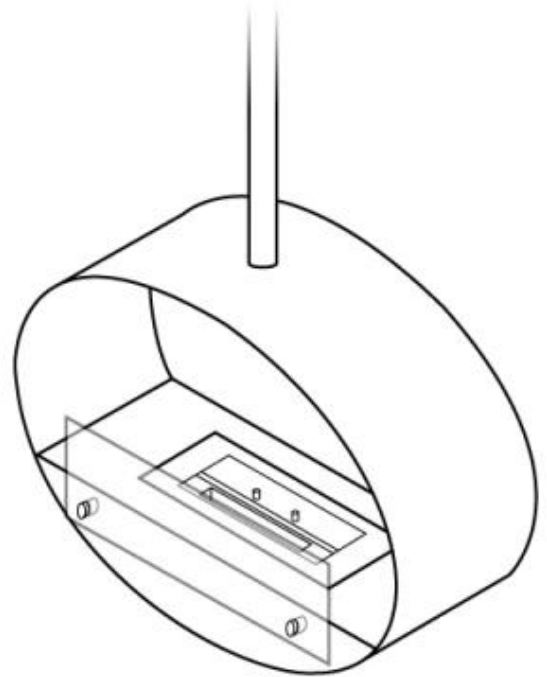

Appearance

Colour	Black
Glas included	Yes
Materials	Steel

Burner

Adjustable	Yes
Burn time	7 hours
Capacity	2 Litres
Control	Manual
Flame length	21 cm
Flue/chimney	Not required
Fuel	Bioethanol
Heat output (max)	2 kW
Minimum room size	45 m ³
Remote control	No
Requires electricity	No
Usage	0.3 L/h

Size

Depth	30 cm
Height	160 cm
Length/Width	80 cm

Type

Brand	ScandiFlames
Producttype	Ceiling-mounted bioethanol Fireplace
Use	Indoor
Warranty	2 years

CACHFIRES