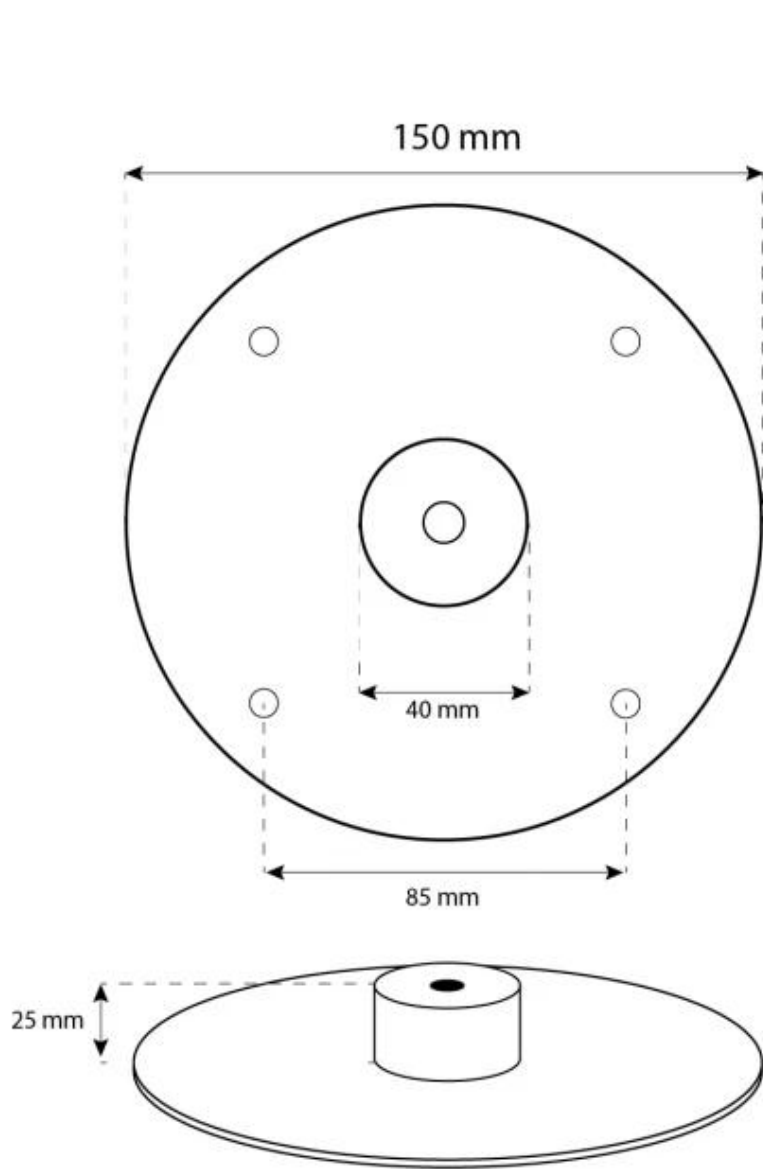

TECHNICAL SPECIFICATIONS

Burner

Flame length	21 cm
Flue/chimney	Not Required
Remote control	No
Minimum room size	45 m ³
Requires electricity	No
Burn time	7 hours
Adjustable flame	Yes
Control	Manual
Heat output (max)	2 kW
Capacity	2 Litres
Fuel	Bioethanol
Usage	0.3 L/h

Appearance

Materials	Steel
Colour	Black
Glas included	Yes

Type

Producttype	Ceiling-mounted bioethanol Fireplace
Brand	ScandiFlames
Use	Indoor
Warranty	2 years

Size

Length/Width	80 cm
Height	160 cm
Depth	30 cm