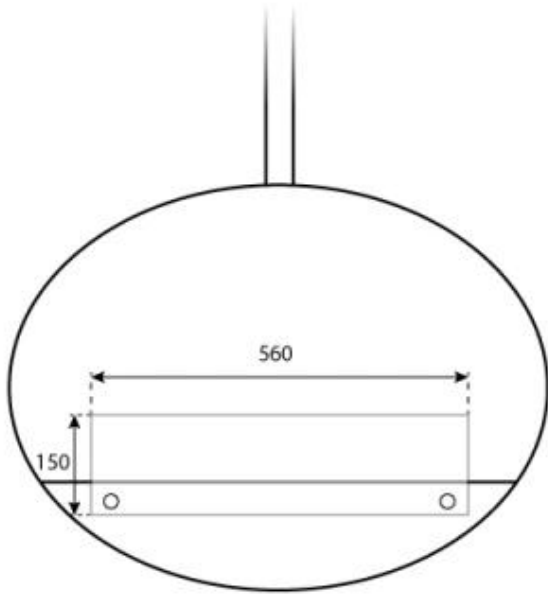

TECHNICAL SPECIFICATIONS

Burner

Flame length	21 cm
Flue/chimney	Not Required
Remote control	No
Minimum room size	45 m ³
Requires electricity	No
Burn time	7 hours
Adjustable flame	Yes
Control	Manual
Heat output (max)	2 kW
Capacity	2 Litres
Fuel	Bioethanol
Usage	0.3 L/h

Appearance

Materials	Steel
Colour	Black
Glas included	Yes

Type

Producttype	Ceiling-mounted bioethanol Fireplace
Brand	ScandiFlames
Use	Indoor
Warranty	2 years

Size

Length/Width	80 cm
Height	160 cm
Depth	30 cm