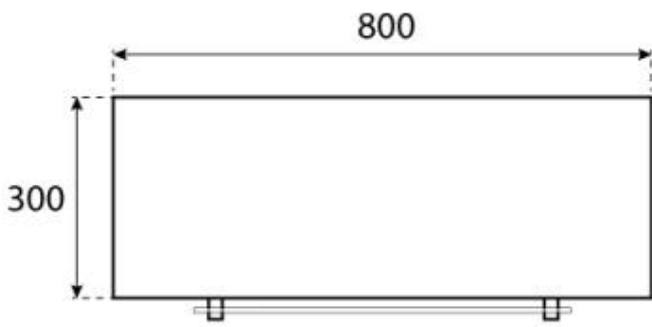

Appearance

Colour	Black
Glas included	Yes
Materials	Steel

Burner

Adjustable	Yes
Burn time	7 hours
Capacity	2 Litres
Control	Manual
Flame length	21 cm
Flue/chimney	Not required
Fuel	Bioethanol
Heat output (max)	2 kW
Minimum room size	45 m ³
Remote control	No
Requires electricity	No
Usage	0.3 L/h

Size

Depth	30 cm
Height	160 cm
Length/Width	80 cm

Type

Brand	ScandiFlames
Producttype	Ceiling-mounted bioethanol Fireplace
Use	Indoor
Warranty	2 years

CACHFIRES