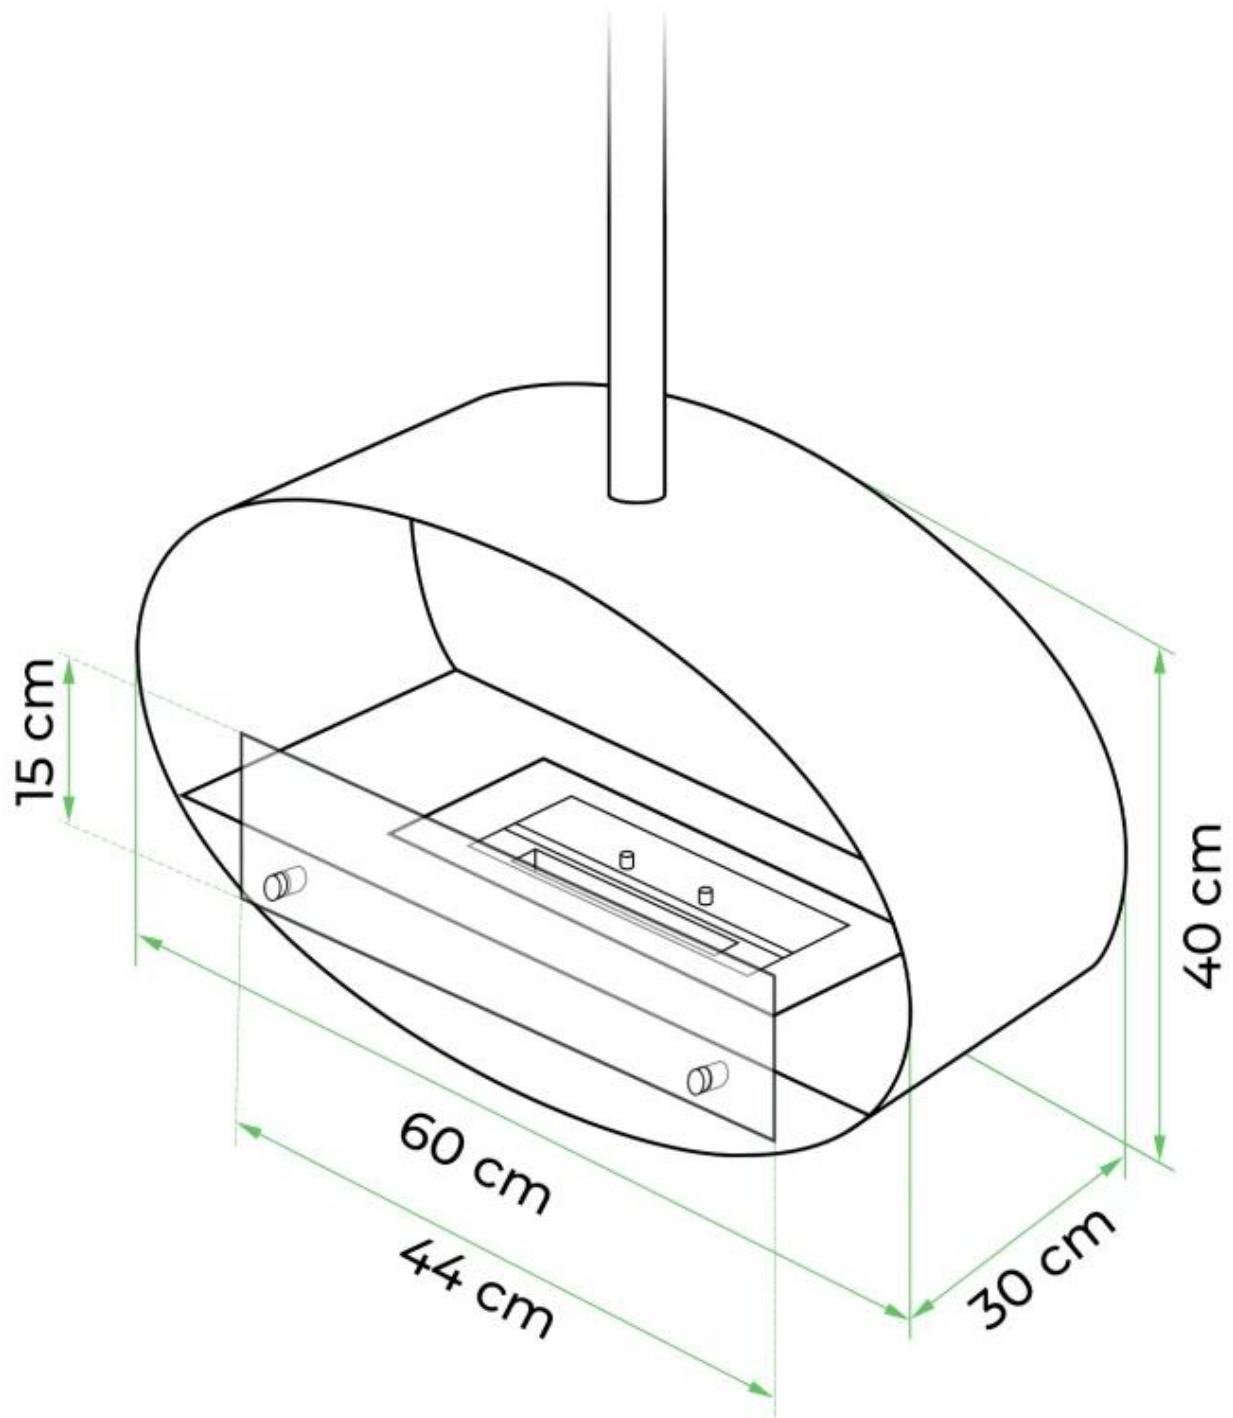

HALIFAX STEEL - 60 CM

BIO-40-106

Halifax is a stylish, oval ceiling-mounted bioethanol fireplace with a 60 cm width, made from 4 mm thick brushed steel for a modern, industrial look. It features a 1.5-liter bioethanol burner, offering up to 6 hours of burn time per fill. A safety glass in front of the flames protects against drafts and gusts. The fireplace is easy to install with the included ceiling bracket and a 1-meter ceiling rod, extendable as needed. Ideal for creating a cosy atmosphere in rooms of at least 40 m³.

TECHNICAL SPECIFICATIONS

Burner

Capacity	1.5 Litres
Flue/chimney	Not Required
Remote control	No
Flame length	24 cm
Minimum room size	45 m ³
Requires electricity	Yes
Burn time	6 hours
Adjustable flame	Yes
Control	Manual
Heat output (max)	2,2 kW
Fuel	Bioethanol
Usage	0.25 L/h

Appearance

Materials	Steel
Colour	Steel
Glas included	Yes

Type

Producttype	Ceiling-mounted bioethanol Fireplace
Brand	ScandiFlames
Use	Indoor
Warranty	2 years

Size

Length/Width	60 cm
Height	140 cm
Depth	30 cm