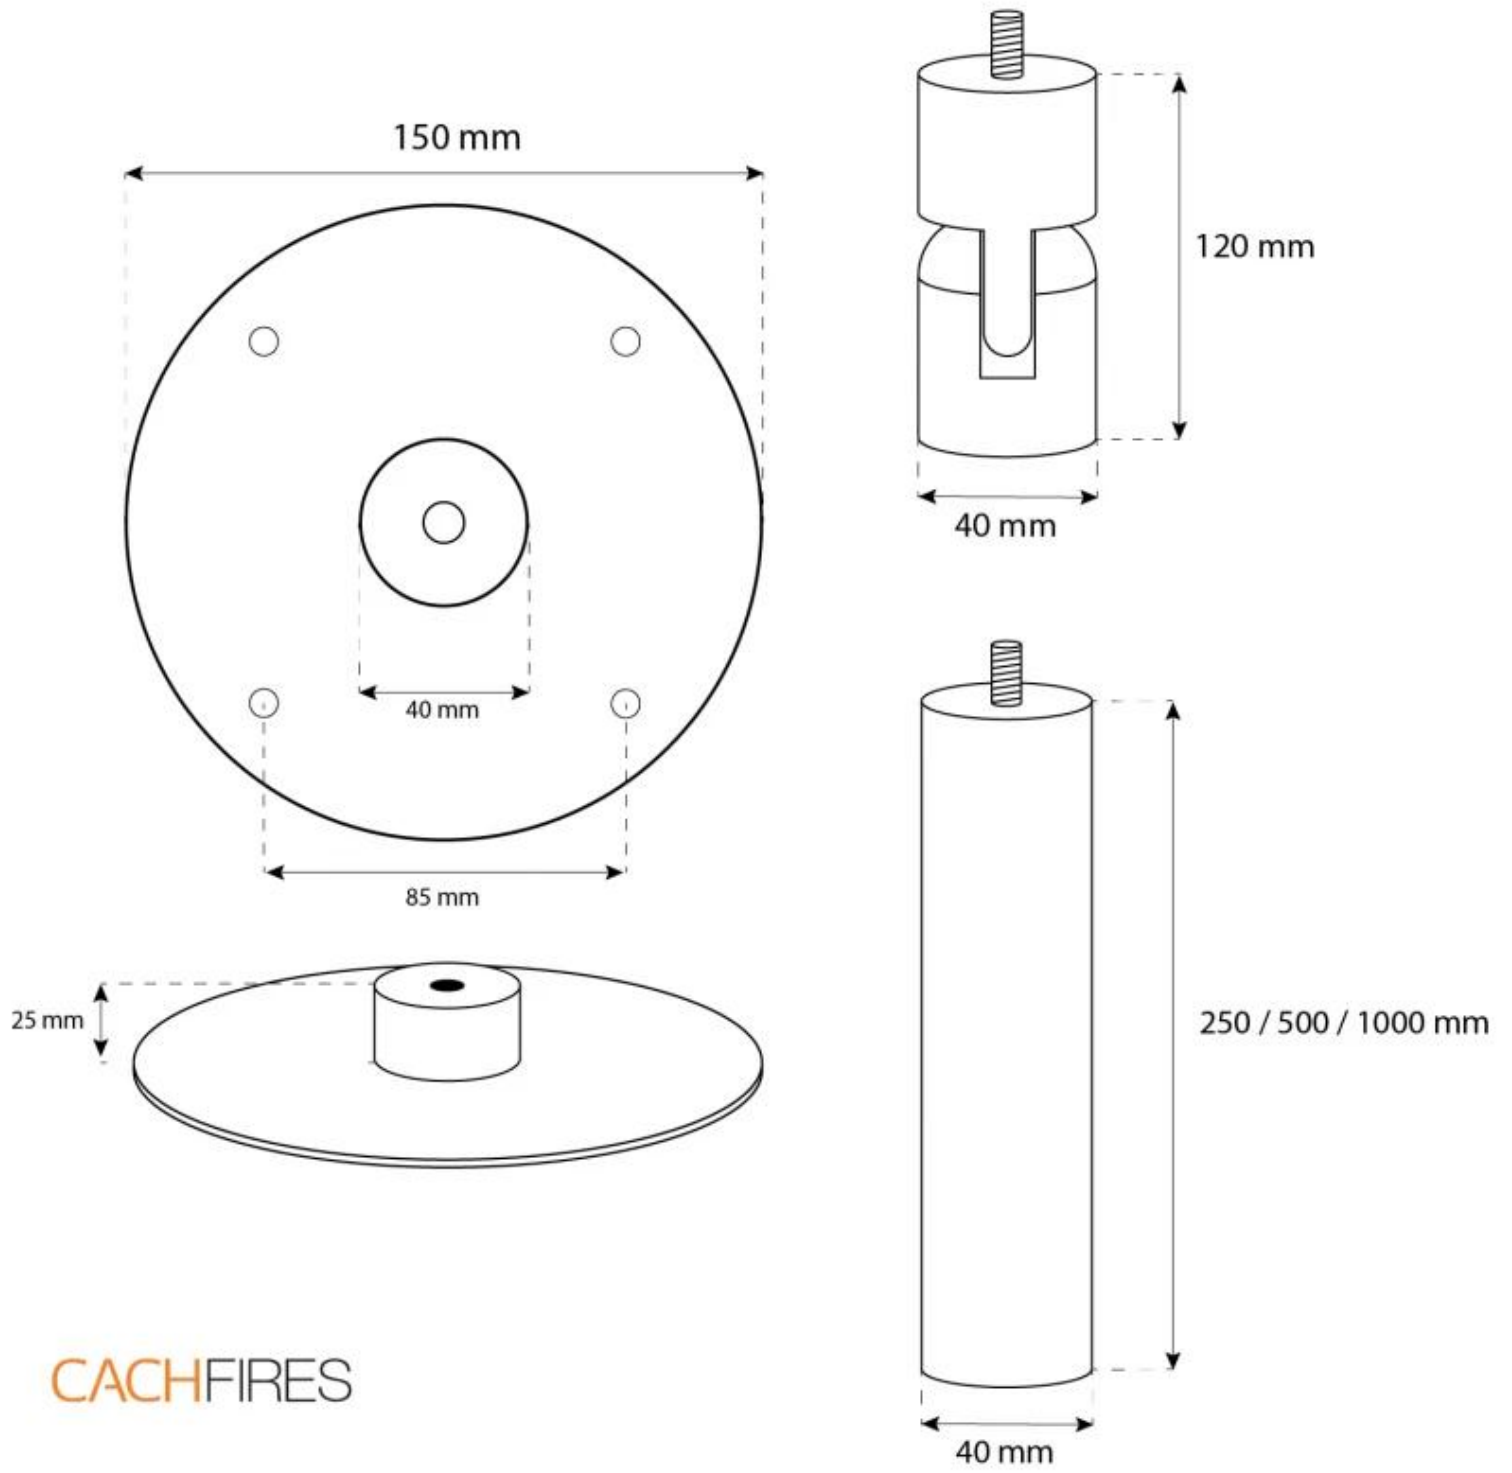

HALIFAX STEEL - 60 CM

BIO-40-106

Halifax is a stylish, oval ceiling-mounted bioethanol fireplace with a 60 cm width, made from 4 mm thick brushed steel for a modern, industrial look. It features a 1.5-liter bioethanol burner, offering up to 6 hours of burn time per fill. A safety glass in front of the flames protects against drafts and gusts. The fireplace is easy to install with the included ceiling bracket and a 1-meter ceiling rod, extendable as needed. Ideal for creating a cosy atmosphere in rooms of at least 40 m³.

TECHNICAL SPECIFICATIONS

Burner

Capacity	1.5 Litres
Flue/chimney	Not Required
Remote control	No
Flame length	24 cm
Minimum room size	45 m ³
Requires electricity	Yes
Burn time	6 hours
Adjustable flame	Yes
Control	Manual
Heat output (max)	2,2 kW
Fuel	Bioethanol
Usage	0.25 L/h

Appearance

Materials	Steel
Colour	Steel
Glas included	Yes

Type

Producttype	Ceiling-mounted bioethanol Fireplace
Brand	ScandiFlames
Use	Indoor
Warranty	2 years

Size

Length/Width	60 cm
Height	140 cm
Depth	30 cm