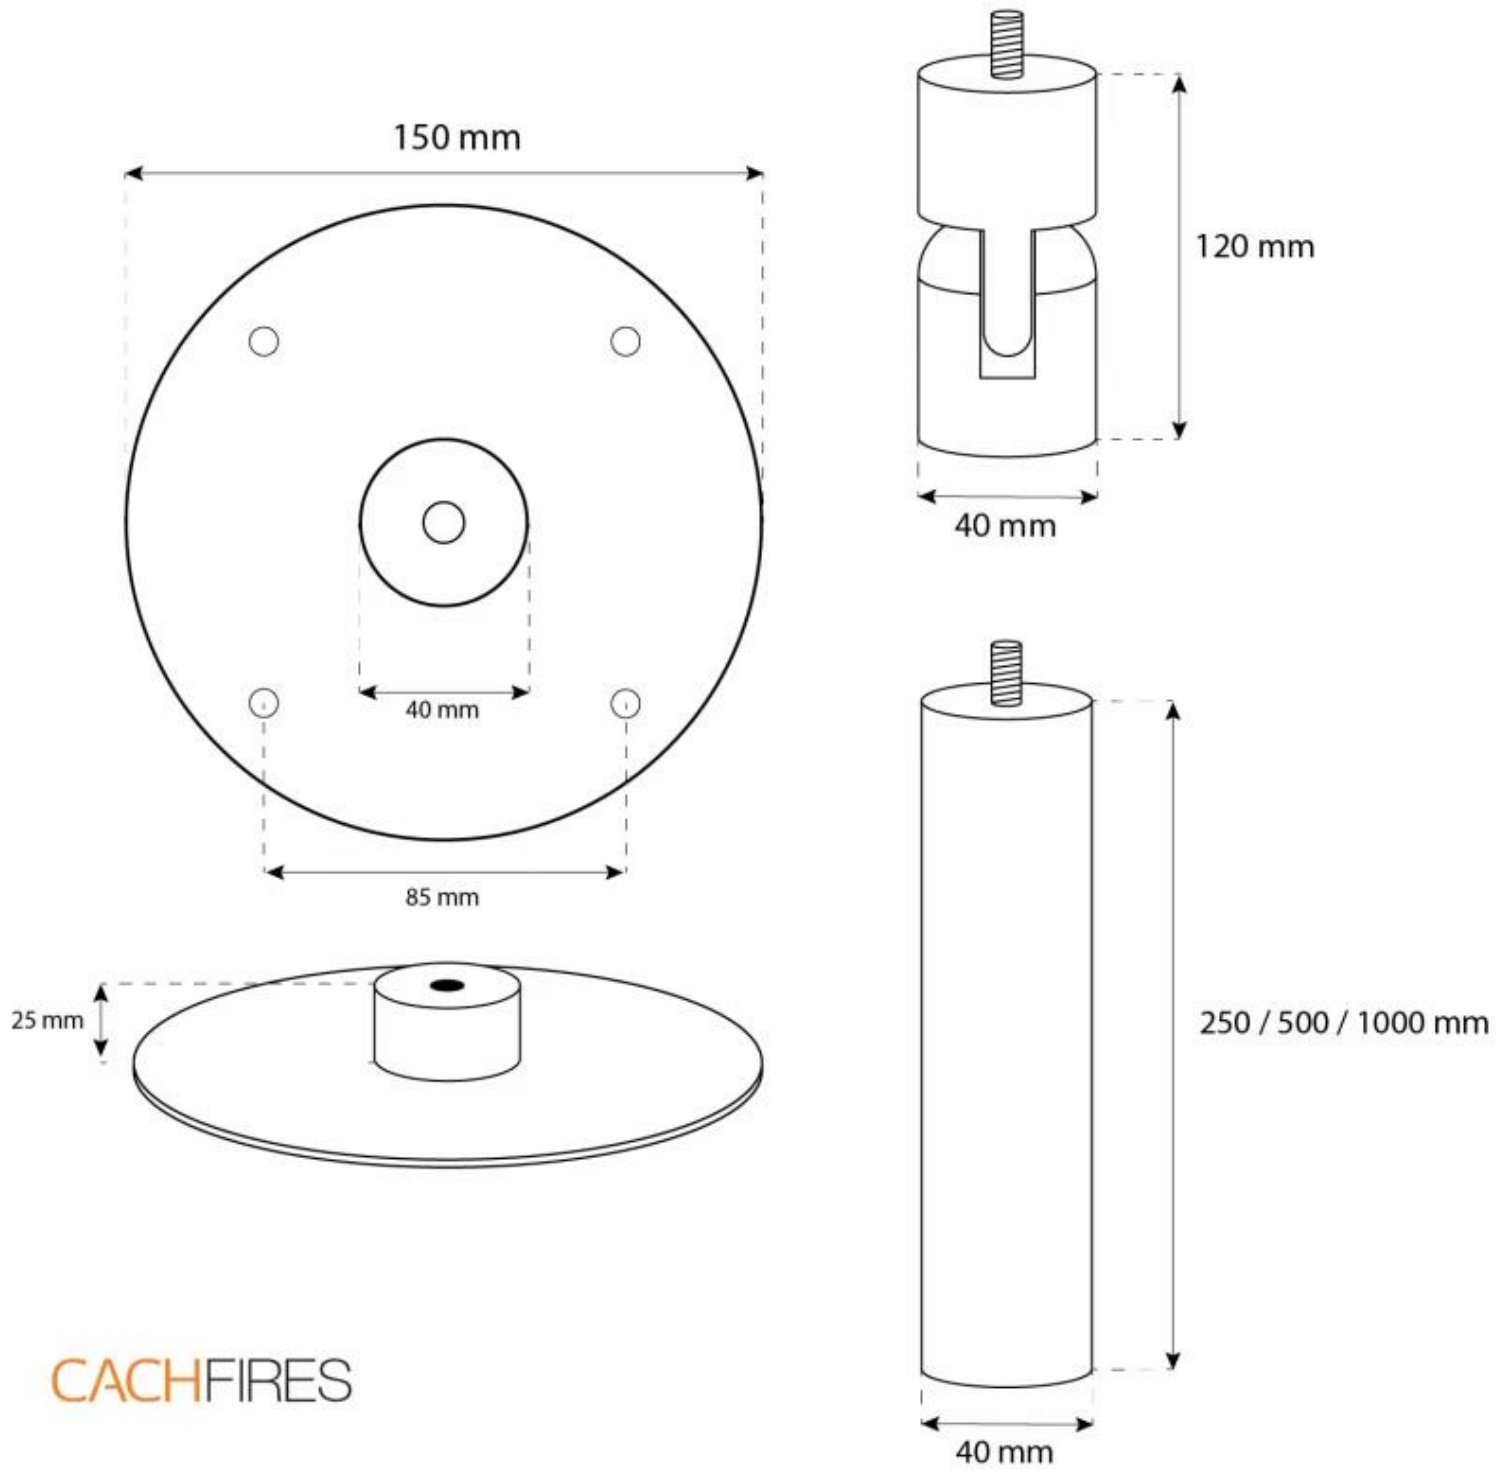

OTTAWA STEEL - 60 CM

BIO-40-104

Ottawa is a sleek, round ceiling-mounted bioethanol fireplace with a 60 cm diameter, made from 4 mm thick brushed steel for a raw and modern look. It features a 1.5-liter bioethanol burner, offering up to 6 hours of burn time per fill. The fireplace has an adjustable flame and requires no chimney, making installation easy with the included ceiling bracket and a 1-meter ceiling rod, extendable as needed. Ideal for creating a cosy atmosphere in rooms of at least 40 m³.

TECHNICAL SPECIFICATIONS

Burner

Minimum room size	45 m ³
Requires electricity	No
Burn time	6 hours
Adjustable flame	Yes
Control	Manual
Heat output (max)	2,2 kW
Capacity	1.5 Litres
Flue/chimney	Not Required
Remote control	No
Flame length	24 cm
Fuel	Bioethanol
Usage	0.25 L/h

Type

Producttype	Ceiling-mounted bioethanol Fireplace
Brand	ScandiFlames
Use	Indoor
Warranty	2 years

Appearance

Materials	Steel
Colour	Steel
Shape	Round
Glas included	Yes

Size

Length/Width	60 cm
Height	160 cm
Depth	20 cm
Diameter	60 cm