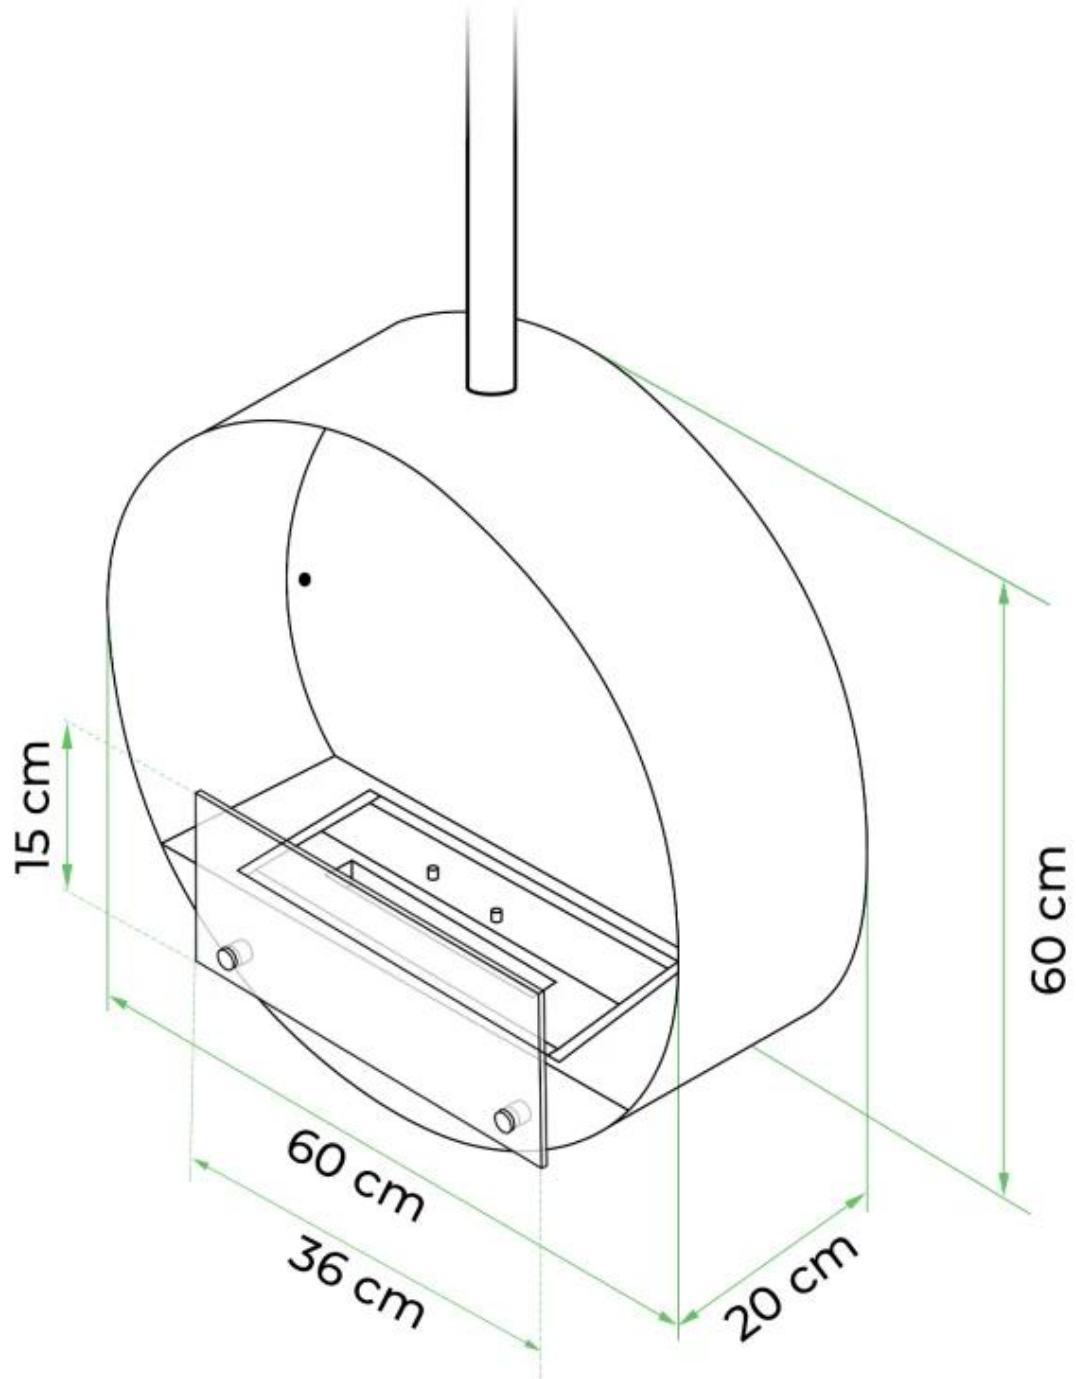

OTTAWA STEEL - 60 CM

BIO-40-104

Ottawa is a sleek, round ceiling-mounted bioethanol fireplace with a 60 cm diameter, made from 4 mm thick brushed steel for a raw and modern look. It features a 1.5-liter bioethanol burner, offering up to 6 hours of burn time per fill. The fireplace has an adjustable flame and requires no chimney, making installation easy with the included ceiling bracket and a 1-meter ceiling rod, extendable as needed. Ideal for creating a cosy atmosphere in rooms of at least 40 m³.

TECHNICAL SPECIFICATIONS

Burner

Minimum room size	45 m ³
Requires electricity	No
Burn time	6 hours
Adjustable flame	Yes
Control	Manual
Heat output (max)	2,2 kW
Capacity	1.5 Litres
Flue/chimney	Not Required
Remote control	No
Flame length	24 cm
Fuel	Bioethanol
Usage	0.25 L/h

Type

Producttype	Ceiling-mounted bioethanol Fireplace
Brand	ScandiFlames
Use	Indoor
Warranty	2 years

Appearance

Materials	Steel
Colour	Steel
Shape	Round
Glas included	Yes

Size

Length/Width	60 cm
Height	160 cm
Depth	20 cm
Diameter	60 cm