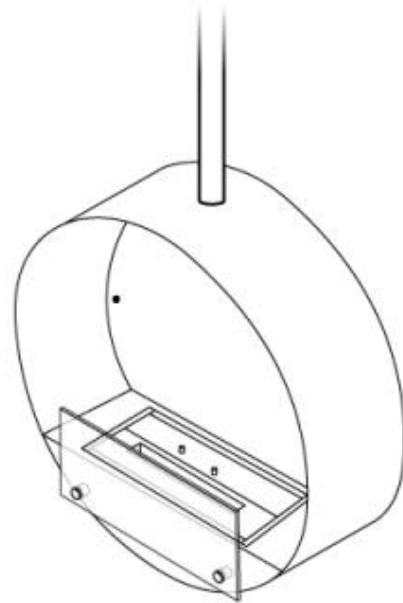

OTTAWA BLACK - 60 CM

BIO-40-103

Round black suspended bioethanol fireplace with a 50 cm diameter. Ceiling pole of 1 meter - possible to buy extra ceiling rod length. Burn time up to 6 hours.

TECHNICAL SPECIFICATIONS

Appearance

Colour	Black
Finish	Matte
Glas included	Yes
Materials	Steel
Shape	Round

Burner

Adjustable	Yes
Burn time	6 hours
Capacity	1.2 Litres
Control	Manual
Flame length	24 cm
Flue/chimney	Not required
Fuel	Bioethanol
Heat output (max)	2,2 kW
Minimum room size	45 m ³
Remote control	No
Requires electricity	No
Usage	0.25 L/h

Size

Depth	20 cm
Diameter	60 cm
Height	160 cm
Length/Width	60 cm

Type

Brand	ScandiFlames
Producttype	Ceiling-mounted bioethanol Fireplace
Use	Indoor
Warranty	2 years

CACHFIRES