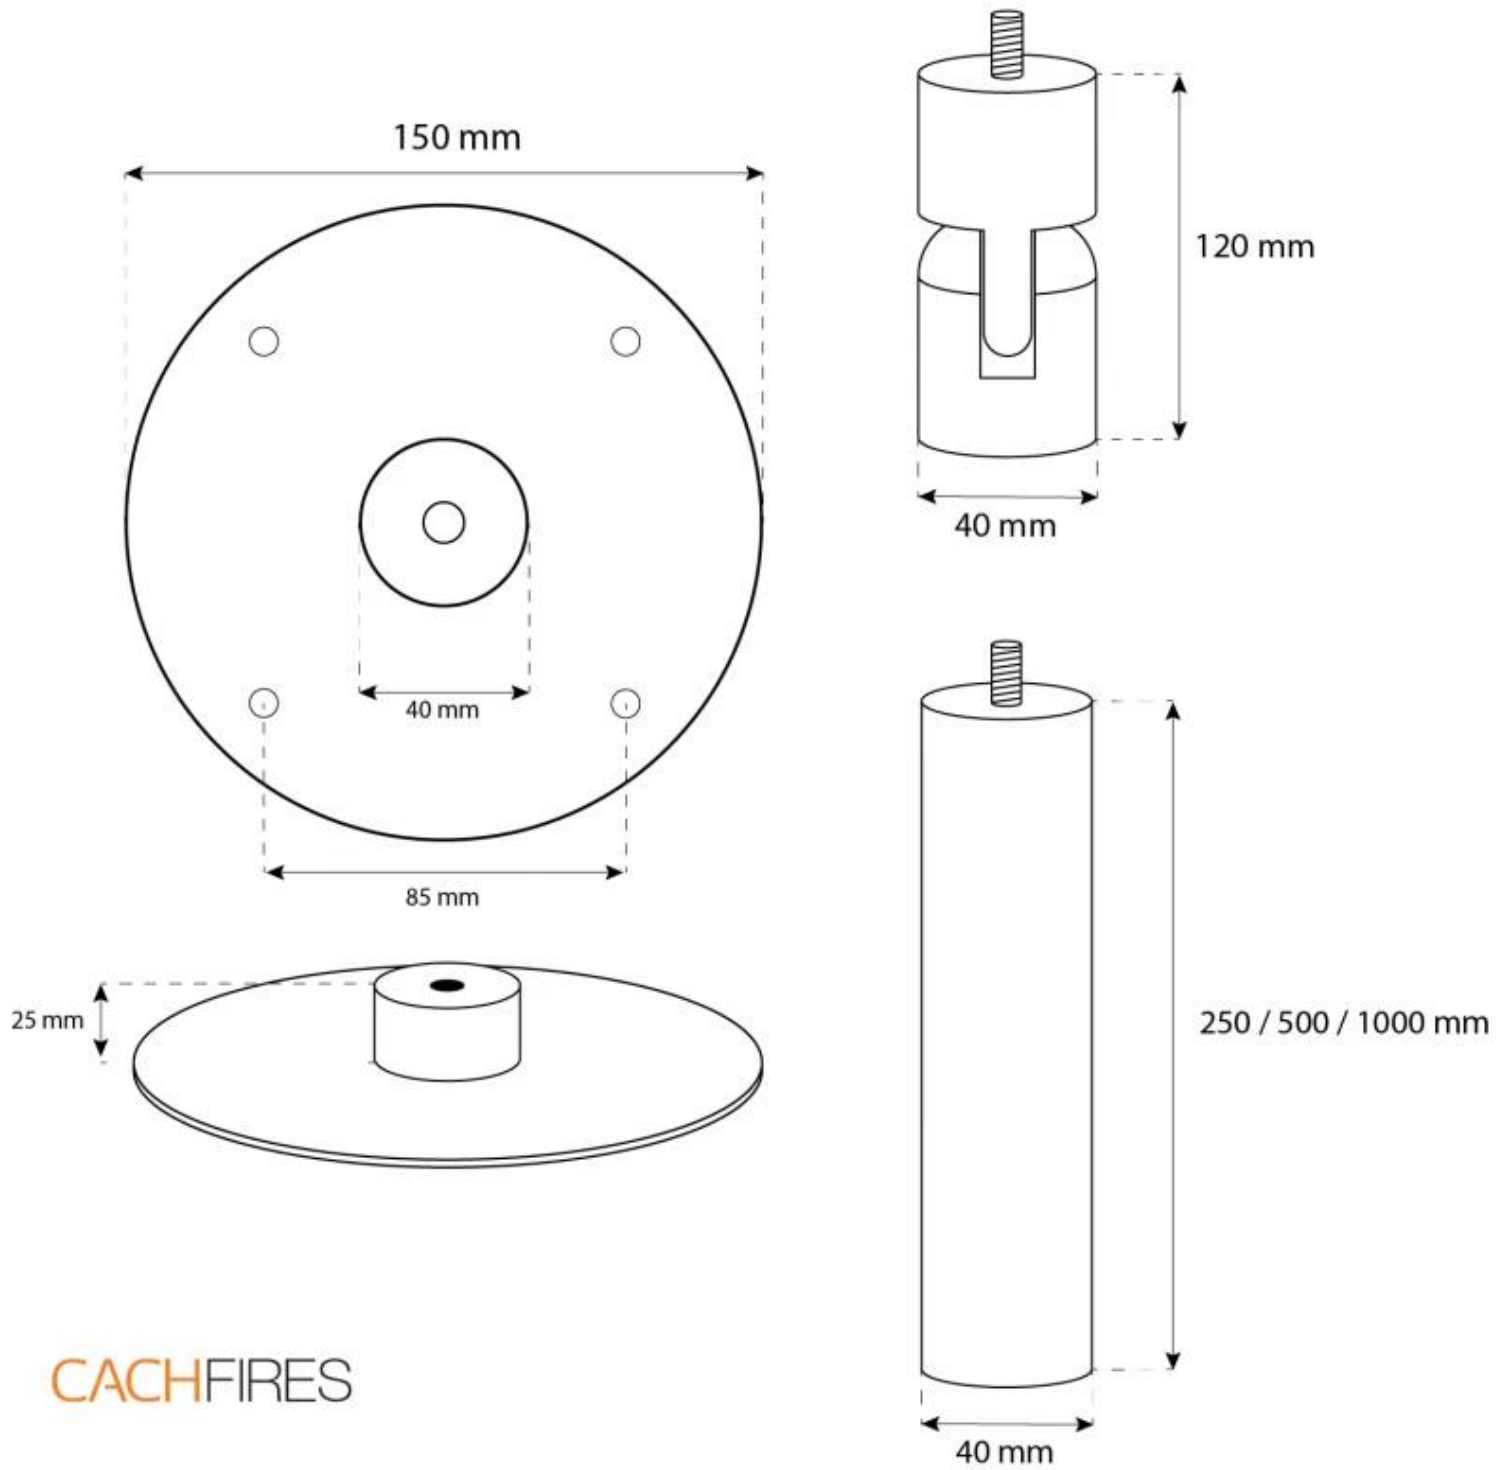

OTTAWA BLACK - 60 CM

BIO-40-103

Round black suspended bioethanol fireplace with a 50 cm diameter. Ceiling pole of 1 meter - possible to buy extra ceiling rod length. Burn time up to 6 hours.

TECHNICAL SPECIFICATIONS

Appearance

Colour	Black
Finish	Matte
Glas included	Yes
Materials	Steel
Shape	Round

Burner

Adjustable	Yes
Burn time	6 hours
Capacity	1.2 Litres
Control	Manual
Flame length	24 cm
Flue/chimney	Not required
Fuel	Bioethanol
Heat output (max)	2,2 kW
Minimum room size	45 m ³
Remote control	No
Requires electricity	No
Usage	0.25 L/h

Size

Depth	20 cm
Diameter	60 cm
Height	160 cm
Length/Width	60 cm

Type

Brand	ScandiFlames
Producttype	Ceiling-mounted bioethanol Fireplace
Use	Indoor
Warranty	2 years

CACHFIRES