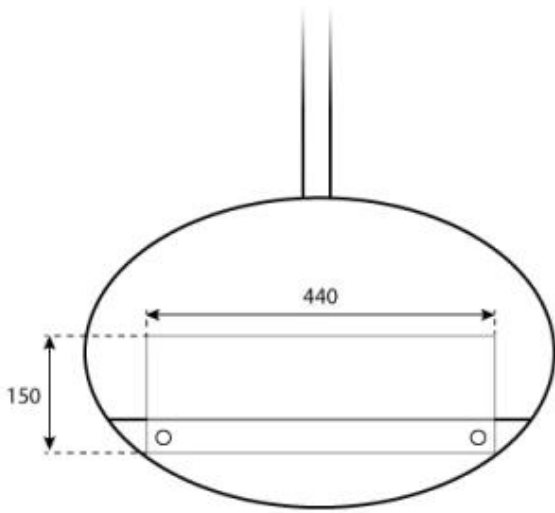

HALIFAX BLACK - 60 CM

BIO-40-105

Oval suspended bioethanol fireplace with a width of 60 cm. Ceiling rod of 1 meter with possibility to buy extra length. Burn time up to 6 hours per filling of fuel.

TECHNICAL SPECIFICATIONS

Appearance

Colour	Black
Glas included	Yes
Materials	Steel

Burner

Adjustable	Yes
Burn time	6 hours
Capacity	1.5 Litres
Control	Manual
Flame length	24 cm
Flue/chimney	Not required
Fuel	Bioethanol
Heat output (max)	2,2 kW
Minimum room size	45 m ³
Remote control	No
Requires electricity	No
Usage	0.25 L/h

Size

Depth	30 cm
Height	140 cm
Length/Width	60 cm

Type

Brand	ScandiFlames
Producttype	Ceiling-mounted bioethanol Fireplace
Use	Indoor
Warranty	2 years

CACHFIRES

CACHFIRES