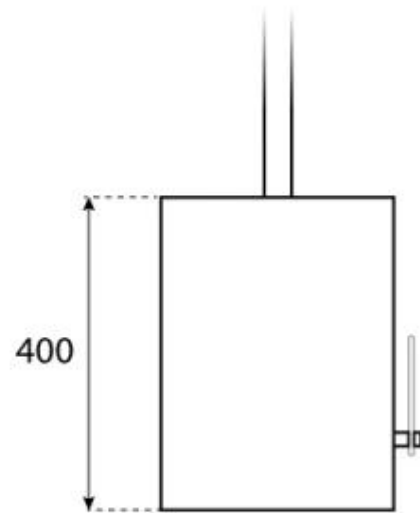

## HALIFAX BLACK - 60 CM

BIO-40-105

Halifax is an elegant oval ceiling-mounted bioethanol fireplace, measuring 60 cm in width. It features a 1.5-liter bioethanol burner, offering up to 6 hours of burn time per fill. Made from 4 mm thick powder-coated black steel, the fireplace includes a safety glass shield in front of the flames for added protection against drafts. The Halifax is ideal for creating a cosy atmosphere and can be installed at various heights with the included ceiling rod. Perfect for modern homes.

#### Burner

Flue/chimney	Not Required
Remote control	No
Flame length	24 cm
Minimum room size	45 m <sup>3</sup>
Requires electricity	No
Burn time	6 hours
Adjustable flame	Yes
Control	Manual
Heat output (max)	2,2 kW
Capacity	1.5 Litres
Fuel	Bioethanol
Usage	0.25 L/h

#### Size

Length/Width	60 cm
Height	140 cm
Depth	30 cm

CACHFIRES

CACHFIRES