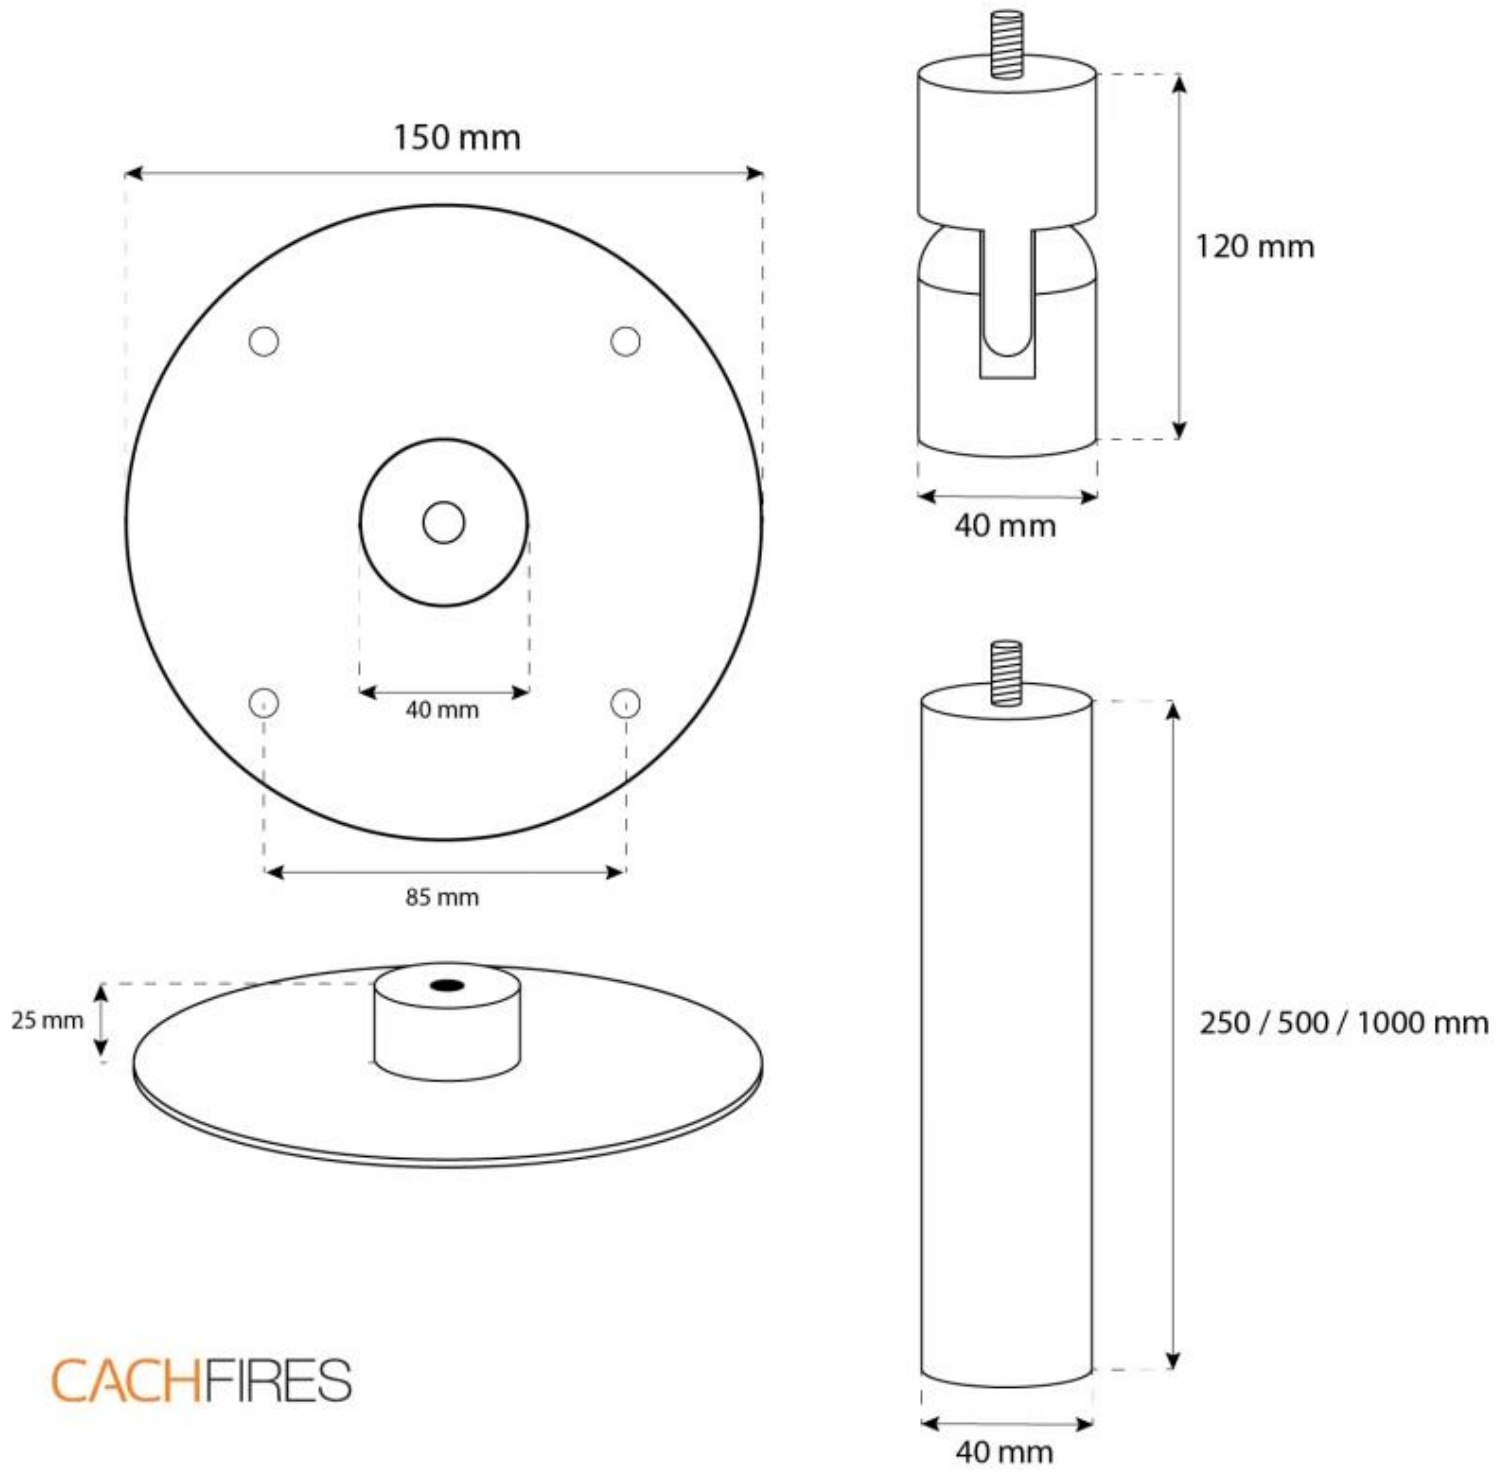

## HALIFAX BLACK - 60 CM

BIO-40-105

Halifax is an elegant oval ceiling-mounted bioethanol fireplace, measuring 60 cm in width. It features a 1.5-liter bioethanol burner, offering up to 6 hours of burn time per fill. Made from 4 mm thick powder-coated black steel, the fireplace includes a safety glass shield in front of the flames for added protection against drafts. The Halifax is ideal for creating a cosy atmosphere and can be installed at various heights with the included ceiling rod. Perfect for modern homes.

#### Burner

Flue/chimney	Not Required
Remote control	No
Flame length	24 cm
Minimum room size	45 m <sup>3</sup>
Requires electricity	No
Burn time	6 hours
Adjustable flame	Yes
Control	Manual
Heat output (max)	2,2 kW
Capacity	1.5 Litres
Fuel	Bioethanol
Usage	0.25 L/h

#### Size

Length/Width	60 cm
Height	140 cm
Depth	30 cm

CACHFIRES

CACHFIRES