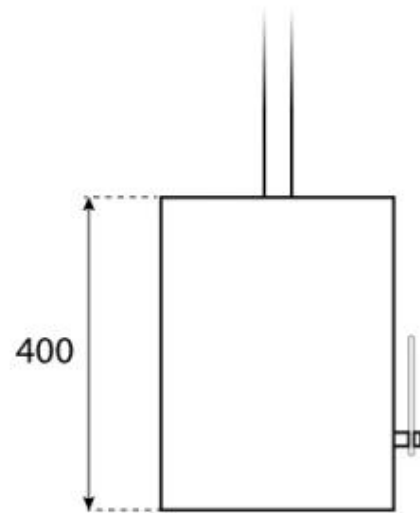

HALIFAX BLACK - 60 CM

BIO-40-105

Oval suspended bioethanol fireplace with a width of 60 cm. Ceiling rod of 1 meter with possibility to buy extra length. Burn time up to 6 hours per filling of fuel.

TECHNICAL SPECIFICATIONS

Appearance

Colour	Black
Glas included	Yes
Materials	Steel

Burner

Adjustable	Yes
Burn time	6 hours
Capacity	1.5 Litres
Control	Manual
Flame length	24 cm
Flue/chimney	Not required
Fuel	Bioethanol
Heat output (max)	2,2 kW
Minimum room size	45 m ³
Remote control	No
Requires electricity	No
Usage	0.25 L/h

Size

Depth	30 cm
Height	140 cm
Length/Width	60 cm

Type

Brand	ScandiFlames
Producttype	Ceiling-mounted bioethanol Fireplace
Use	Indoor
Warranty	2 years

CACHFIRES

CACHFIRES