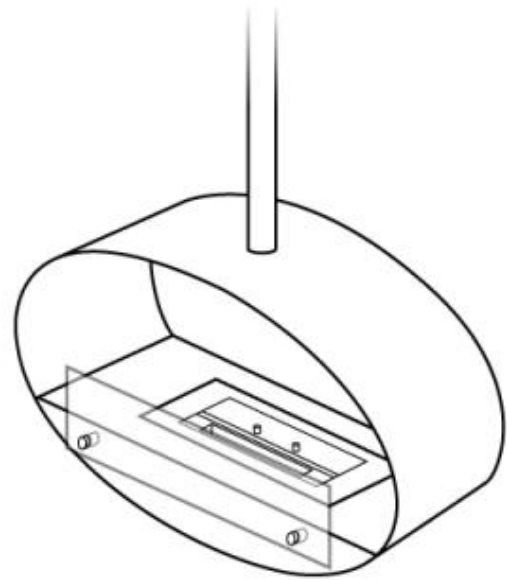

## HALIFAX BLACK - 60 CM

BIO-40-105

Halifax is an elegant oval ceiling-mounted bioethanol fireplace, measuring 60 cm in width. It features a 1.5-liter bioethanol burner, offering up to 6 hours of burn time per fill. Made from 4 mm thick powder-coated black steel, the fireplace includes a safety glass shield in front of the flames for added protection against drafts. The Halifax is ideal for creating a cosy atmosphere and can be installed at various heights with the included ceiling rod. Perfect for modern homes.

#### Size

Length/Width	60 cm
Height	140 cm
Depth	30 cm

CACHFIRES

CACHFIRES