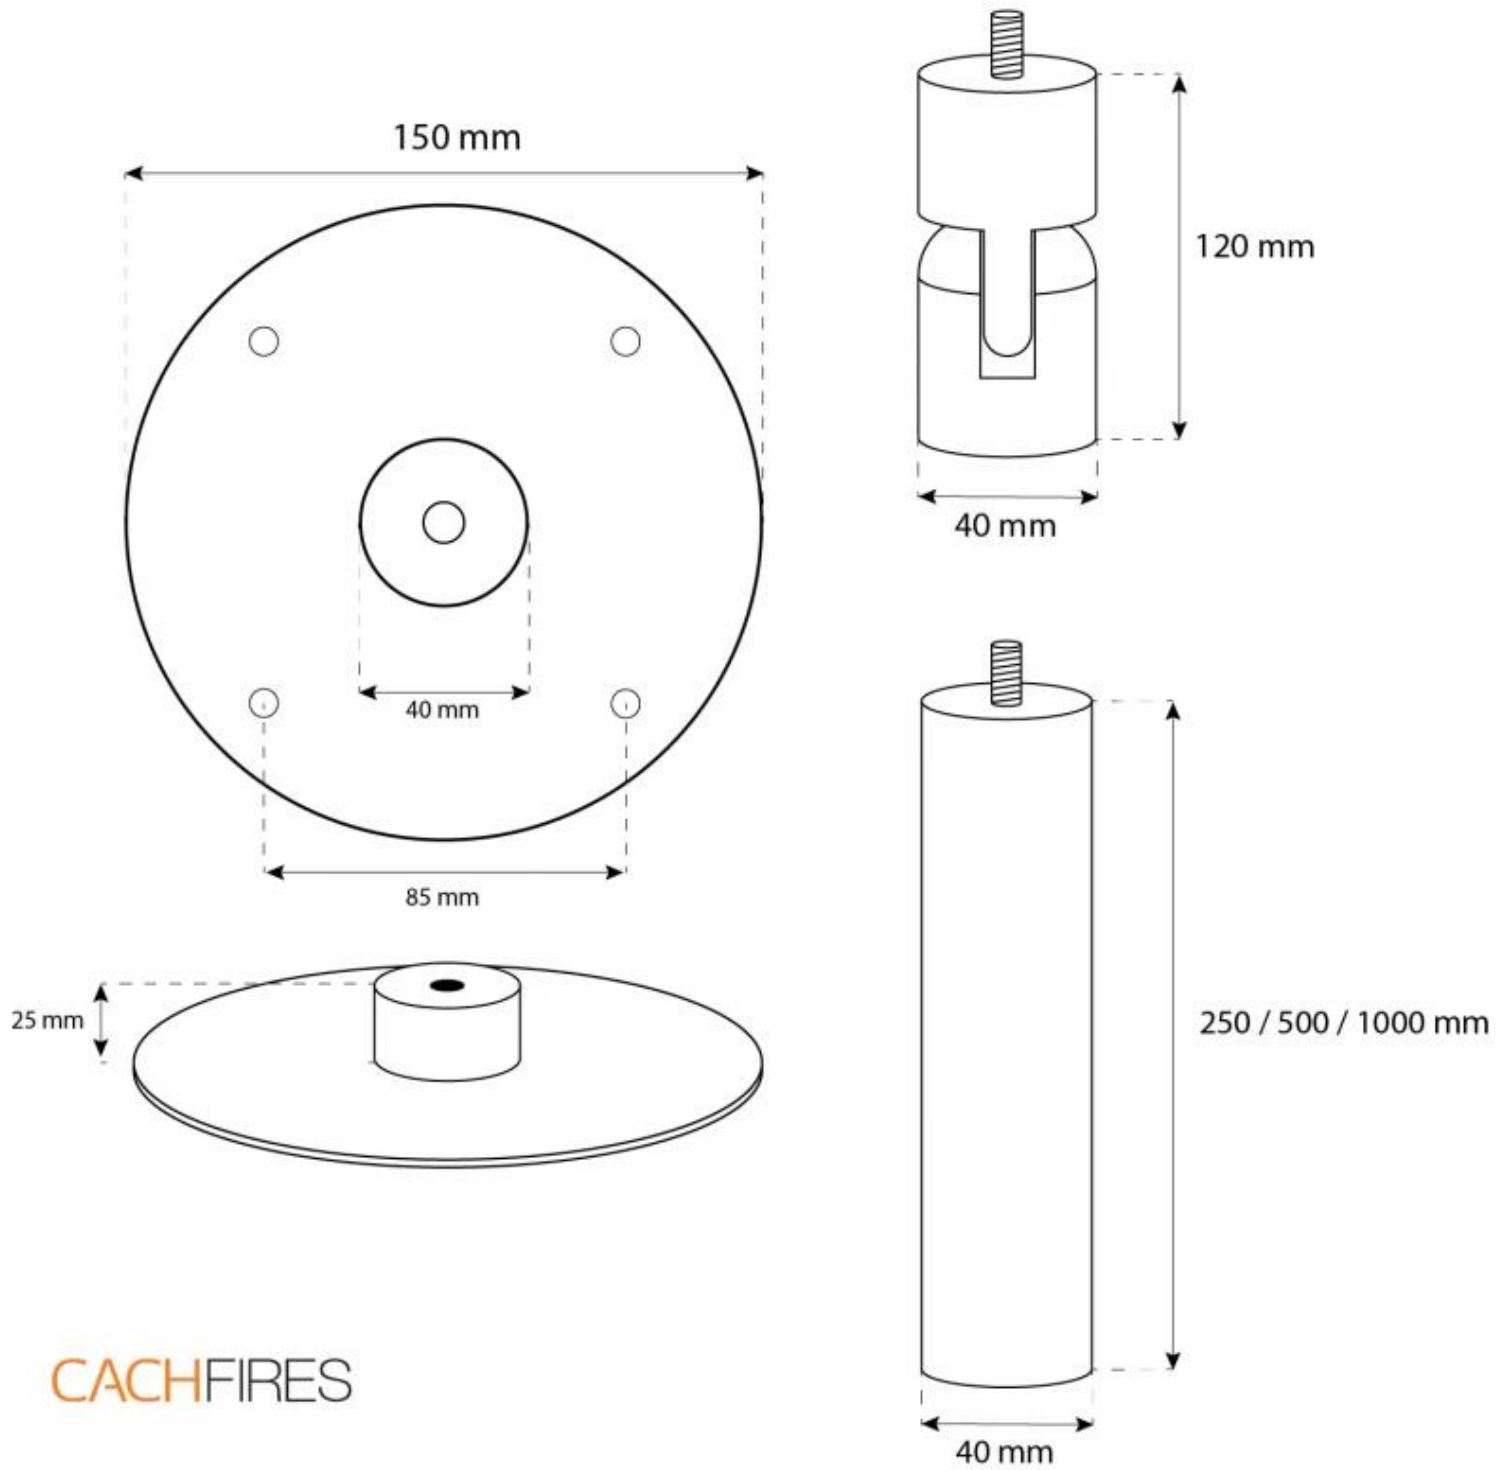

HALIFAX BLACK - 60 CM

BIO-40-105

Oval suspended bioethanol fireplace with a width of 60 cm. Ceiling rod of 1 meter with possibility to buy extra length. Burn time up to 6 hours per filling of fuel.

TECHNICAL SPECIFICATIONS

Appearance

Colour	Black
Glas included	Yes
Materials	Steel

Burner

Adjustable	Yes
Burn time	6 hours
Capacity	1.5 Litres
Control	Manual
Flame length	24 cm
Flue/chimney	Not required
Fuel	Bioethanol
Heat output (max)	2,2 kW
Minimum room size	45 m ³
Remote control	No
Requires electricity	No
Usage	0.25 L/h

Size

Depth	30 cm
Height	140 cm
Length/Width	60 cm

Type

Brand	ScandiFlames
Producttype	Ceiling-mounted bioethanol Fireplace
Use	Indoor
Warranty	2 years

CACHFIRES

CACHFIRES