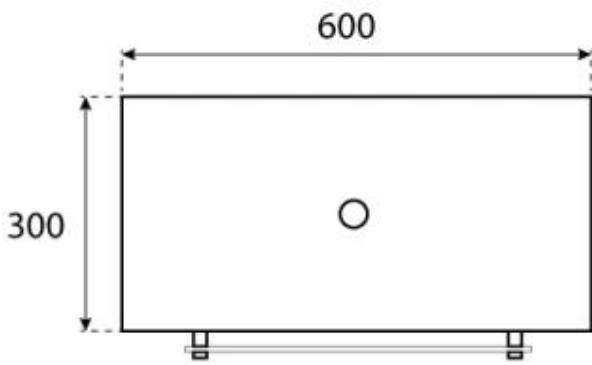

HALIFAX BLACK - 60 CM

BIO-40-105

Oval suspended bioethanol fireplace with a width of 60 cm. Ceiling rod of 1 meter with possibility to buy extra length. Burn time up to 6 hours per filling of fuel.

TECHNICAL SPECIFICATIONS

Appearance

Colour	Black
Glas included	Yes
Materials	Steel

Burner

Adjustable	Yes
Burn time	6 hours
Capacity	1.5 Litres
Control	Manual
Flame length	24 cm
Flue/chimney	Not required
Fuel	Bioethanol
Heat output (max)	2,2 kW
Minimum room size	45 m ³
Remote control	No
Requires electricity	No
Usage	0.25 L/h

Size

Depth	30 cm
Height	140 cm
Length/Width	60 cm

Type

Brand	ScandiFlames
Producttype	Ceiling-mounted bioethanol Fireplace
Use	Indoor
Warranty	2 years

CACHFIRES

CACHFIRES