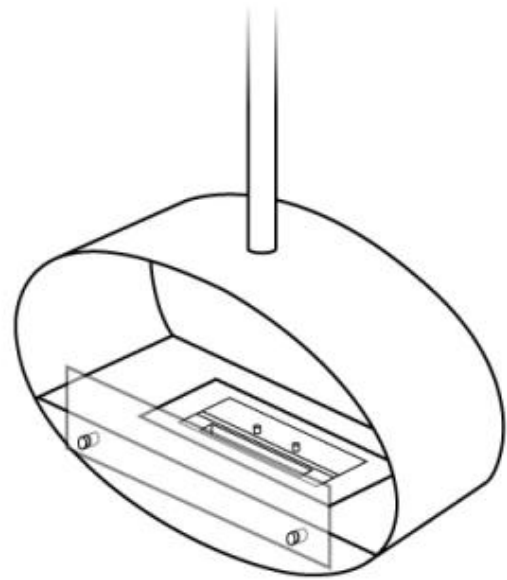

HALIFAX BLACK - 60 CM

BIO-40-105

Oval suspended bioethanol fireplace with a width of 60 cm. Ceiling rod of 1 meter with possibility to buy extra length. Burn time up to 6 hours per filling of fuel.

TECHNICAL SPECIFICATIONS

Appearance

Colour	Black
Glas included	Yes
Materials	Steel

Burner

Adjustable	Yes
Burn time	6 hours
Capacity	1.5 Litres
Control	Manual
Flame length	24 cm
Flue/chimney	Not required
Fuel	Bioethanol
Heat output (max)	2,2 kW
Minimum room size	45 m ³
Remote control	No
Requires electricity	No
Usage	0.25 L/h

Size

Depth	30 cm
Height	140 cm
Length/Width	60 cm

Type

Brand	ScandiFlames
Producttype	Ceiling-mounted bioethanol Fireplace
Use	Indoor
Warranty	2 years

CACHFIRES

CACHFIRES