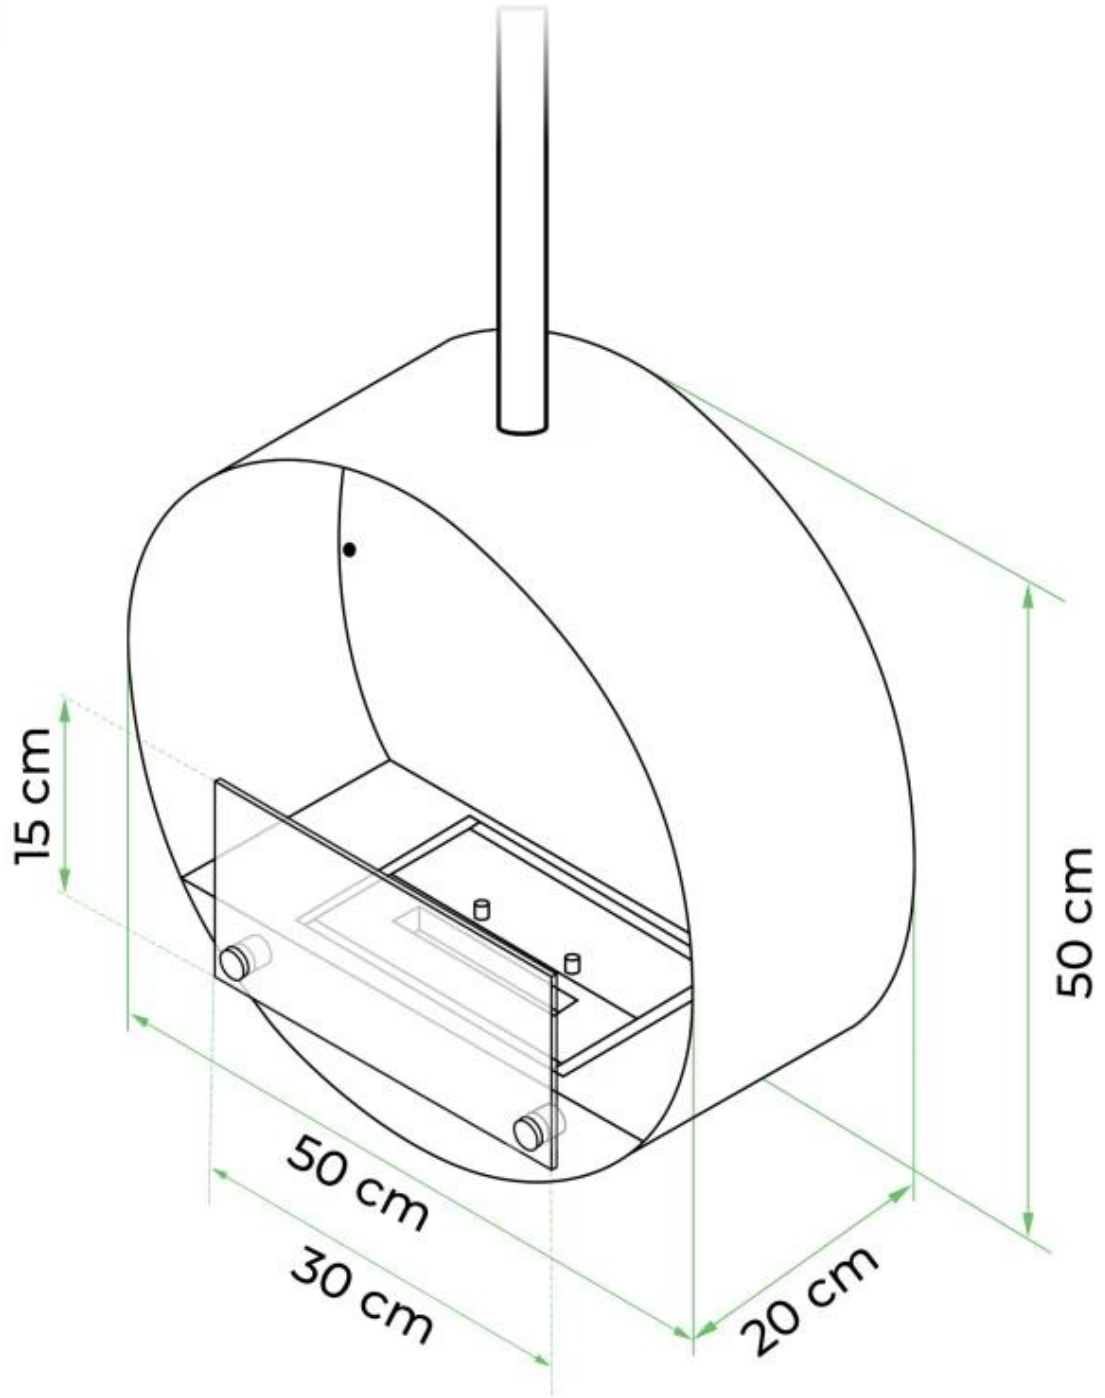

OTTAWA STEEL - 50 CM

BIO-40-102

Ottawa is a round, ceiling-mounted bioethanol fireplace with a 50 cm diameter, crafted from 4 mm thick brushed steel for a raw look. It features a 1-liter bioethanol burner, offering up to 4.5 hours of burn time per fill. The fireplace has an adjustable flame and requires no chimney. Installation is easy with the included ceiling bracket and a 1-meter ceiling rod, which can be extended as needed. Ideal for rooms of at least 40 m³.

TECHNICAL SPECIFICATIONS

Burner

Control	Manual
Heat output (max)	1,9 kW
Capacity	1 Litres
Flue/chimney	Not Required
Remote control	No
Flame length	13 cm
Minimum room size	40 m ³
Requires electricity	No
Burn time	4.5 hours
Adjustable flame	Yes
Fuel	Bioethanol
Usage	0.22 L/h

Appearance

Materials	Steel
Colour	Steel
Shape	Round
Glas included	Yes

Type

Producttype	Ceiling-mounted bioethanol Fireplace
Brand	ScandiFlames
Use	Indoor
Warranty	2 years

Size

Length/Width	50 cm
Height	150 cm
Depth	20 cm
Diameter	50 cm