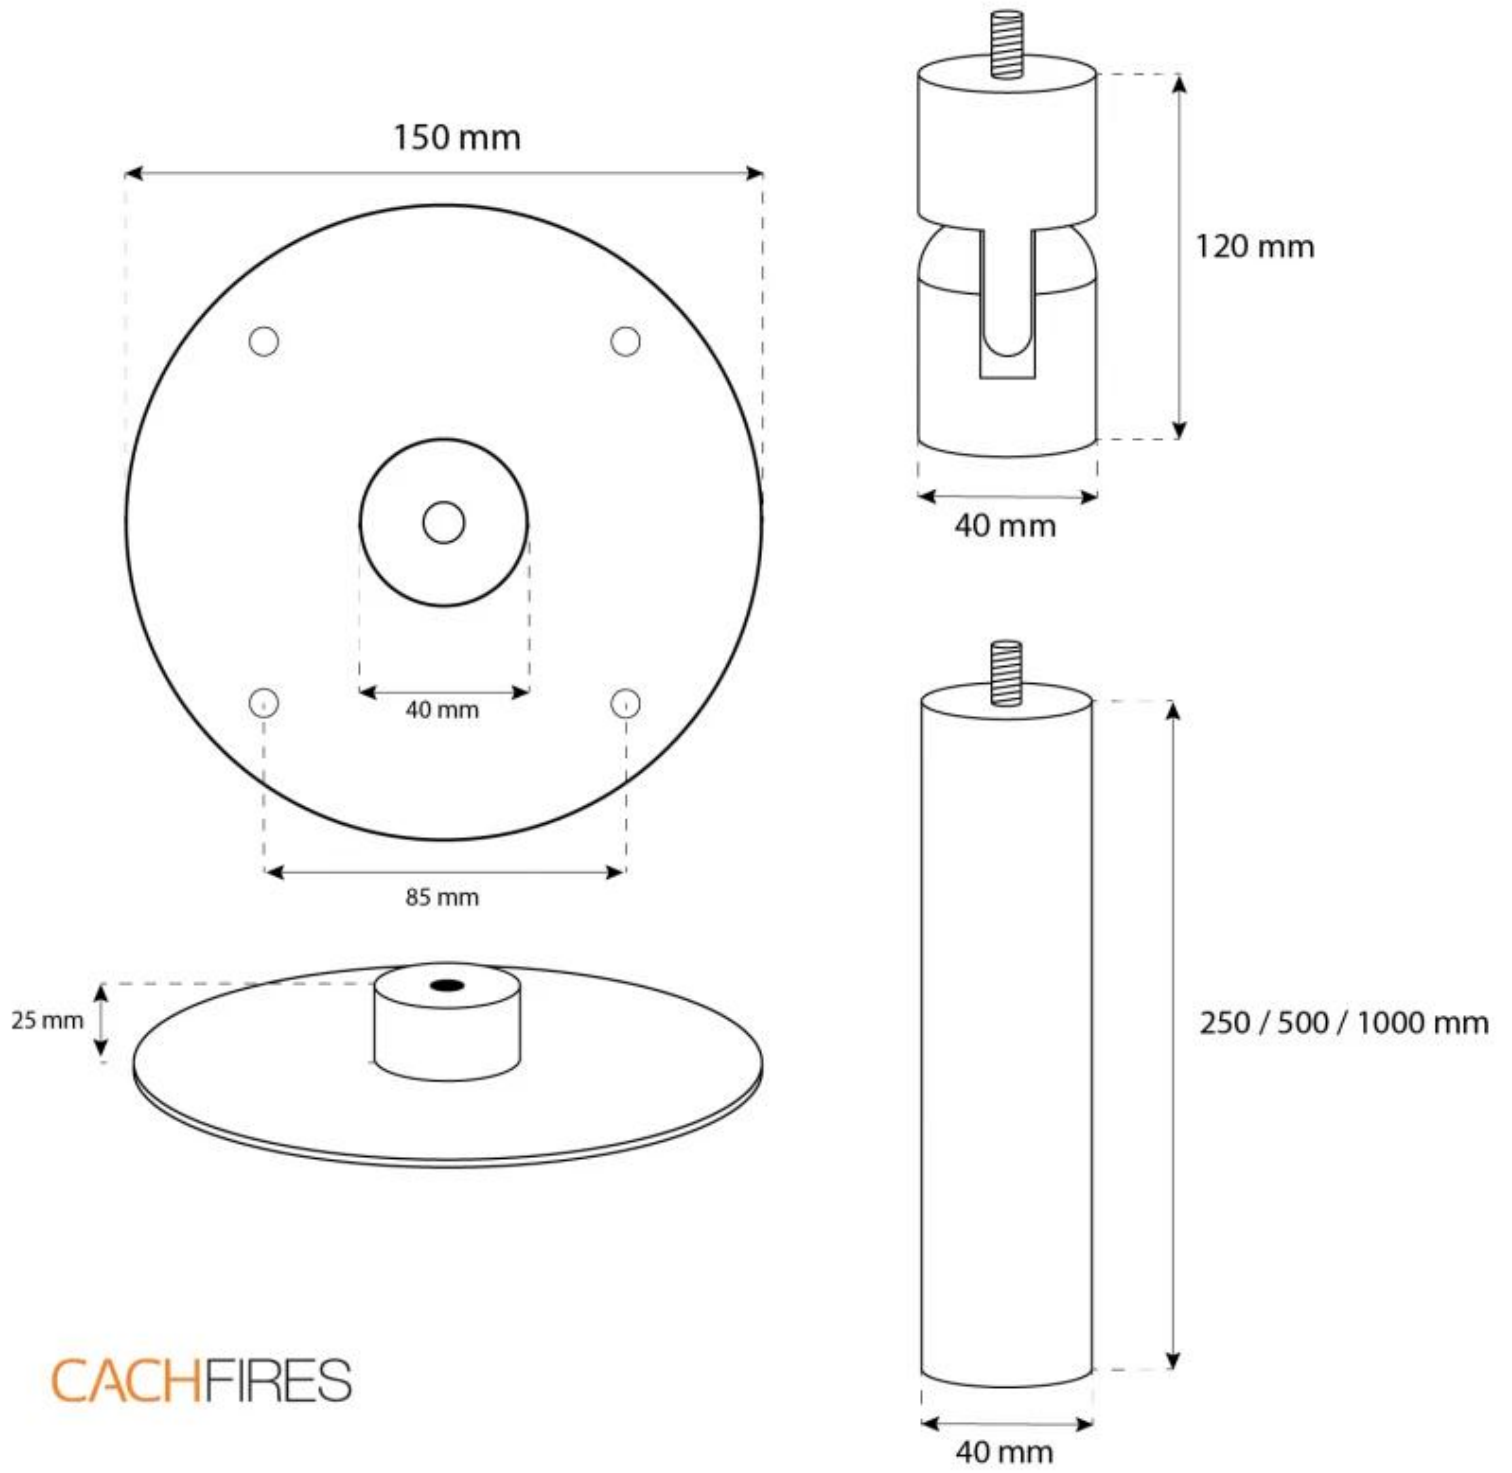

OTTAWA STEEL - 50 CM

BIO-40-102

Ottawa is a round, ceiling-mounted bioethanol fireplace with a 50 cm diameter, crafted from 4 mm thick brushed steel for a raw look. It features a 1-liter bioethanol burner, offering up to 4.5 hours of burn time per fill. The fireplace has an adjustable flame and requires no chimney. Installation is easy with the included ceiling bracket and a 1-meter ceiling rod, which can be extended as needed. Ideal for rooms of at least 40 m³.

TECHNICAL SPECIFICATIONS

Burner

Control	Manual
Heat output (max)	1,9 kW
Capacity	1 Litres
Flue/chimney	Not Required
Remote control	No
Flame length	13 cm
Minimum room size	40 m ³
Requires electricity	No
Burn time	4.5 hours
Adjustable flame	Yes
Fuel	Bioethanol
Usage	0.22 L/h

Appearance

Materials	Steel
Colour	Steel
Shape	Round
Glas included	Yes

Type

Producttype	Ceiling-mounted bioethanol Fireplace
Brand	ScandiFlames
Use	Indoor
Warranty	2 years

Size

Length/Width	50 cm
Height	150 cm
Depth	20 cm
Diameter	50 cm