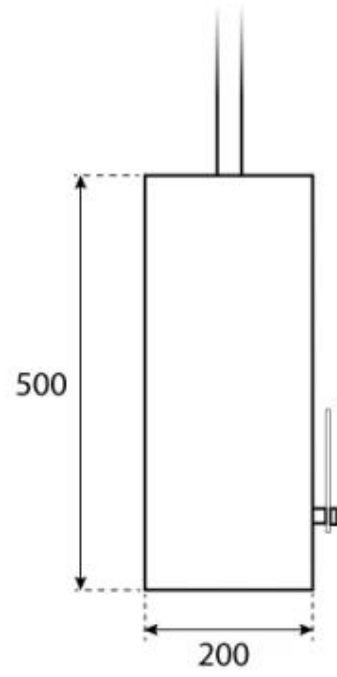

OTTAWA BLACK - 50 CM

BIO-40-101

Elegant round ceiling-mounted bioethanol fireplace, measuring 50 centimeters in diameter. Equipped with a 1-liter bioethanol burner, it provides up to 4.5 hours of burn time per fill. Made from 4 mm thick powder-coated black steel, it combines style with functionality. With the included operating tool, the flame can easily be adjusted. Installation is straightforward with the included ceiling mount and rod, and an angled mount can be purchased for sloped ceilings.

TECHNICAL SPECIFICATIONS

Burner

Control	Manual
Flue/chimney	Not Required
Remote control	No
Flame length	13 cm
Minimum room size	40 m ³
Burn time	4.5 hours
Requires electricity	No
Heat output (max)	1,9 kW
Adjustable flame	Yes
Capacity	1 Litres
Fuel	Bioethanol
Usage	0.22 L/h

Appearance

Materials	Steel
Colour	Black
Finish	Matte
Shape	Round
Glas included	Yes

Type

Producttype	Ceiling-mounted bioethanol Fireplace
Brand	ScandiFlames
Use	Indoor
Warranty	2 years

Size

Length/Width	50 cm
Height	150 cm
Depth	20 cm
Diameter	50 cm
Weight	15 kg