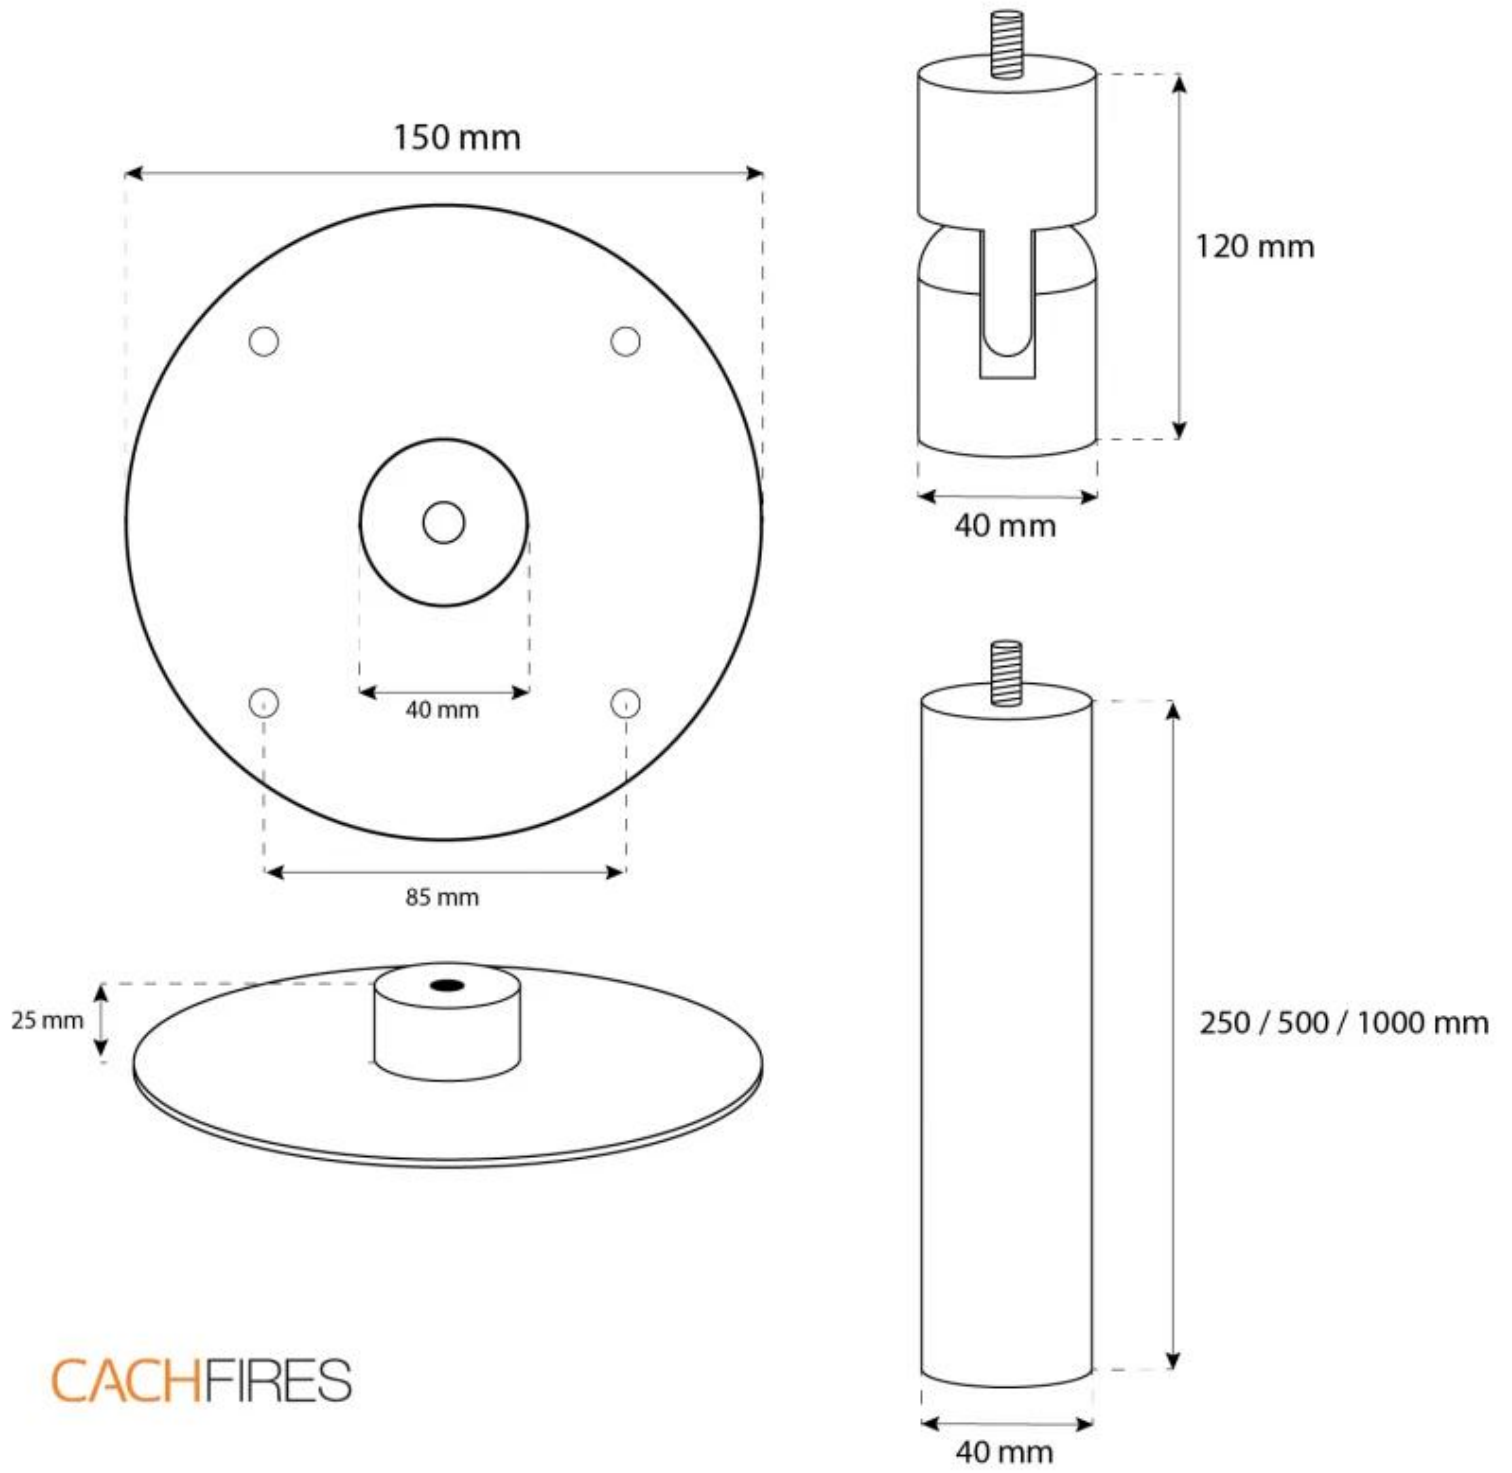

OTTAWA BLACK - 50 CM

BIO-40-101

Round suspended bioethanol fireplace with a 50 cm diameter. Included is a 1-meter ceiling rod that can be extended with additional rods. Up to 4.5 hours burn time.

TECHNICAL SPECIFICATIONS

Appearance

Colour	Black
Finish	Matte
Glas included	Yes
Materials	Steel
Shape	Round

Burner

Adjustable	Yes
Burn time	4.5 hours
Capacity	1 Litres
Control	Manual
Flame length	13 cm
Flue/chimney	Not required
Fuel	Bioethanol
Heat output (max)	1,9 kW
Minimum room size	40 m ³
Remote control	No
Requires electricity	No
Usage	0.22 L/h

Size

Depth	20 cm
Diameter	50 cm
Height	150 cm
Length/Width	50 cm
Weight	15 kg

Type

Brand	ScandiFlames
Producttype	Ceiling-mounted bioethanol Fireplace
Use	Indoor
Warranty	2 years

CACHFIRES