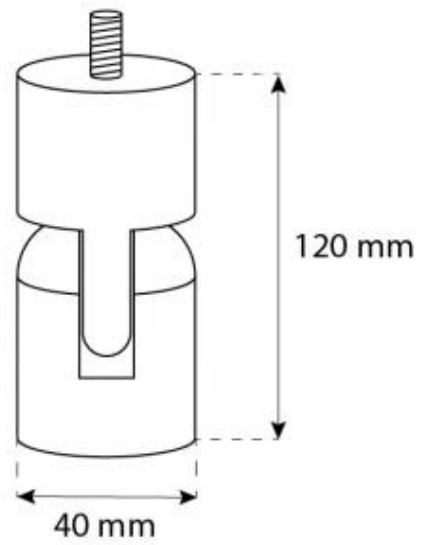

OTTAWA BLACK - 50 CM

BIO-40-101

Elegant round ceiling-mounted bioethanol fireplace, measuring 50 centimeters in diameter. Equipped with a 1-liter bioethanol burner, it provides up to 4.5 hours of burn time per fill. Made from 4 mm thick powder-coated black steel, it combines style with functionality. With the included operating tool, the flame can easily be adjusted. Installation is straightforward with the included ceiling mount and rod, and an angled mount can be purchased for sloped ceilings.

TECHNICAL SPECIFICATIONS

Burner

Control	Manual
Flue/chimney	Not Required
Remote control	No
Flame length	13 cm
Minimum room size	40 m ³
Burn time	4.5 hours
Requires electricity	No
Heat output (max)	1,9 kW
Adjustable flame	Yes
Capacity	1 Litres
Fuel	Bioethanol
Usage	0.22 L/h

Appearance

Materials	Steel
Colour	Black
Finish	Matte
Shape	Round
Glas included	Yes

Type

Producttype	Ceiling-mounted bioethanol Fireplace
Brand	ScandiFlames
Use	Indoor
Warranty	2 years

Size

Length/Width	50 cm
Height	150 cm
Depth	20 cm
Diameter	50 cm
Weight	15 kg