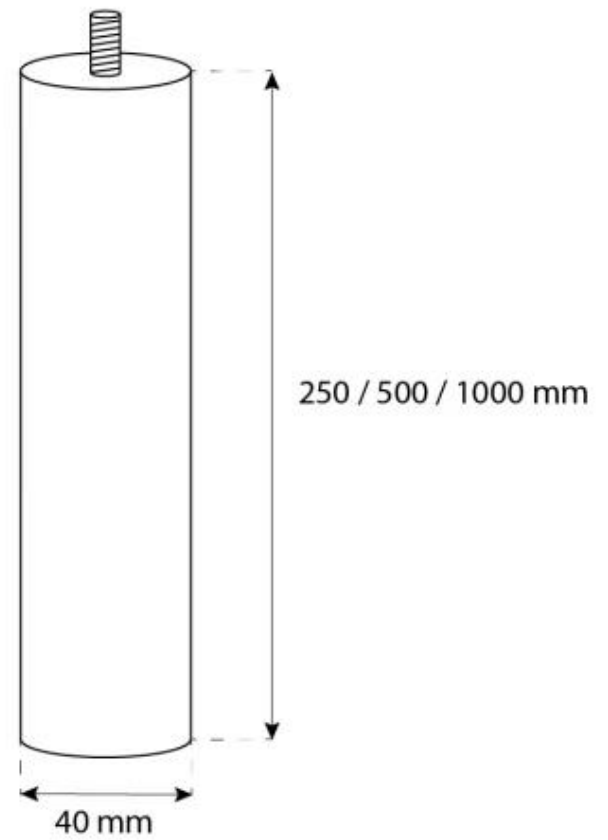

OTTAWA BLACK - 50 CM

BIO-40-101

Elegant round ceiling-mounted bioethanol fireplace, measuring 50 centimeters in diameter. Equipped with a 1-liter bioethanol burner, it provides up to 4.5 hours of burn time per fill. Made from 4 mm thick powder-coated black steel, it combines style with functionality. With the included operating tool, the flame can easily be adjusted. Installation is straightforward with the included ceiling mount and rod, and an angled mount can be purchased for sloped ceilings.

TECHNICAL SPECIFICATIONS

Burner

Control	Manual
Flue/chimney	Not Required
Remote control	No
Flame length	13 cm
Minimum room size	40 m ³
Burn time	4.5 hours
Requires electricity	No
Heat output (max)	1,9 kW
Adjustable flame	Yes
Capacity	1 Litres
Fuel	Bioethanol
Usage	0.22 L/h

Appearance

Materials	Steel
Colour	Black
Finish	Matte
Shape	Round
Glas included	Yes

Type

Producttype	Ceiling-mounted bioethanol Fireplace
Brand	ScandiFlames
Use	Indoor
Warranty	2 years

Size

Length/Width	50 cm
Height	150 cm
Depth	20 cm
Diameter	50 cm
Weight	15 kg