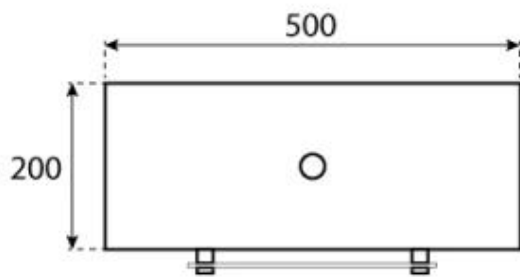

OTTAWA BLACK - 50 CM

BIO-40-101

Elegant round ceiling-mounted bioethanol fireplace, measuring 50 centimeters in diameter. Equipped with a 1-liter bioethanol burner, it provides up to 4.5 hours of burn time per fill. Made from 4 mm thick powder-coated black steel, it combines style with functionality. With the included operating tool, the flame can easily be adjusted. Installation is straightforward with the included ceiling mount and rod, and an angled mount can be purchased for sloped ceilings.

Appearance

Materials	Steel
Colour	Black
Finish	Matte
Shape	Round
Glas included	Yes

Type

Producttype	Ceiling-mounted bioethanol Fireplace
Brand	ScandiFlames
Use	Indoor
Warranty	2 years

Size

Length/Width	50 cm
Height	150 cm
Depth	20 cm
Diameter	50 cm
Weight	15 kg