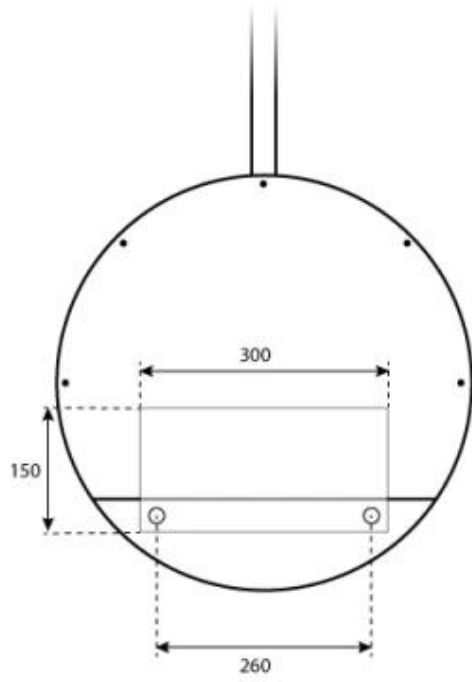

OTTAWA BLACK - 50 CM

BIO-40-101

Elegant round ceiling-mounted bioethanol fireplace, measuring 50 centimeters in diameter. Equipped with a 1-liter bioethanol burner, it provides up to 4.5 hours of burn time per fill. Made from 4 mm thick powder-coated black steel, it combines style with functionality. With the included operating tool, the flame can easily be adjusted. Installation is straightforward with the included ceiling mount and rod, and an angled mount can be purchased for sloped ceilings.

TECHNICAL SPECIFICATIONS

Burner

Control	Manual
Flue/chimney	Not Required
Remote control	No
Flame length	13 cm
Minimum room size	40 m ³
Burn time	4.5 hours
Requires electricity	No
Heat output (max)	1,9 kW
Adjustable flame	Yes
Capacity	1 Litres
Fuel	Bioethanol
Usage	0.22 L/h

Appearance

Materials	Steel
Colour	Black
Finish	Matte
Shape	Round
Glas included	Yes

Type

Producttype	Ceiling-mounted bioethanol Fireplace
Brand	ScandiFlames
Use	Indoor
Warranty	2 years

Size

Length/Width	50 cm
Height	150 cm
Depth	20 cm
Diameter	50 cm
Weight	15 kg