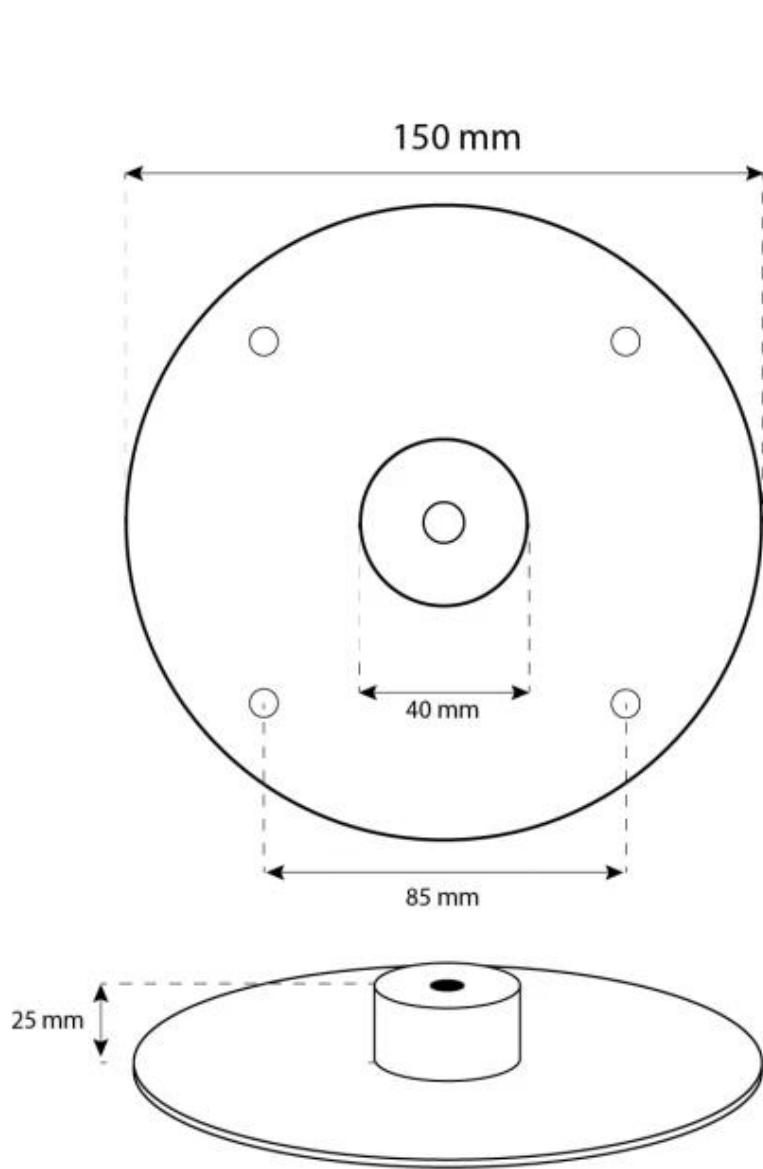

OTTAWA BLACK - 50 CM

BIO-40-101

Elegant round ceiling-mounted bioethanol fireplace, measuring 50 centimeters in diameter. Equipped with a 1-liter bioethanol burner, it provides up to 4.5 hours of burn time per fill. Made from 4 mm thick powder-coated black steel, it combines style with functionality. With the included operating tool, the flame can easily be adjusted. Installation is straightforward with the included ceiling mount and rod, and an angled mount can be purchased for sloped ceilings.

TECHNICAL SPECIFICATIONS

Burner

Control	Manual
Flue/chimney	Not Required
Remote control	No
Flame length	13 cm
Minimum room size	40 m ³
Burn time	4.5 hours
Requires electricity	No
Heat output (max)	1,9 kW
Adjustable flame	Yes
Capacity	1 Litres
Fuel	Bioethanol
Usage	0.22 L/h

Appearance

Materials	Steel
Colour	Black
Finish	Matte
Shape	Round
Glas included	Yes

Type

Producttype	Ceiling-mounted bioethanol Fireplace
Brand	ScandiFlames
Use	Indoor
Warranty	2 years

Size

Length/Width	50 cm
Height	150 cm
Depth	20 cm
Diameter	50 cm
Weight	15 kg