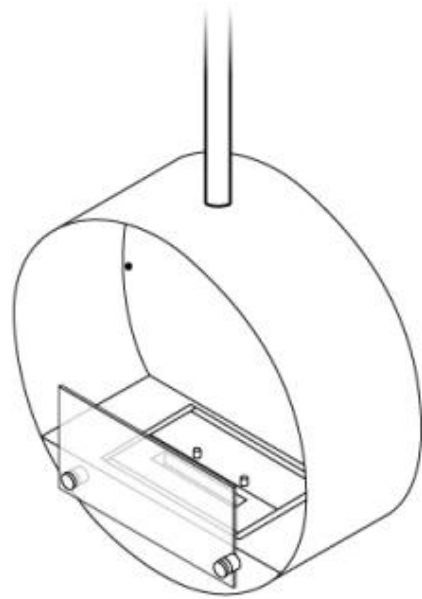

OTTAWA BLACK - 50 CM

BIO-40-101

Elegant round ceiling-mounted bioethanol fireplace, measuring 50 centimeters in diameter. Equipped with a 1-liter bioethanol burner, it provides up to 4.5 hours of burn time per fill. Made from 4 mm thick powder-coated black steel, it combines style with functionality. With the included operating tool, the flame can easily be adjusted. Installation is straightforward with the included ceiling mount and rod, and an angled mount can be purchased for sloped ceilings.

Appearance

Materials	Steel
Colour	Black
Finish	Matte
Shape	Round
Glas included	Yes

Type

Producttype	Ceiling-mounted bioethanol Fireplace
Brand	ScandiFlames
Use	Indoor
Warranty	2 years

Size

Length/Width	50 cm
Height	150 cm
Depth	20 cm
Diameter	50 cm
Weight	15 kg