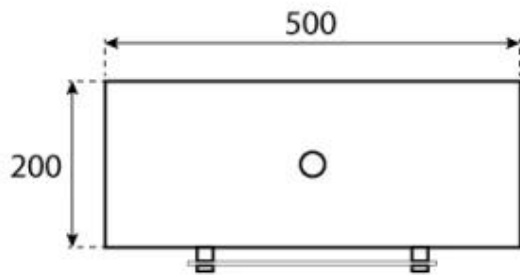

OTTAWA BLACK - 50 CM

BIO-40-101

Round suspended bioethanol fireplace with a 50 cm diameter. Included is a 1-meter ceiling rod that can be extended with additional rods. Up to 4.5 hours burn time.

TECHNICAL SPECIFICATIONS

Appearance

Colour	Black
Finish	Matte
Glas included	Yes
Materials	Steel
Shape	Round

Burner

Adjustable	Yes
Burn time	4.5 hours
Capacity	1 Litres
Control	Manual
Flame length	13 cm
Flue/chimney	Not required
Fuel	Bioethanol
Heat output (max)	1,9 kW
Minimum room size	40 m ³
Remote control	No
Requires electricity	No
Usage	0.22 L/h

Size

Depth	20 cm
Diameter	50 cm
Height	150 cm
Length/Width	50 cm
Weight	15 kg

Type

Brand	ScandiFlames
Producttype	Ceiling-mounted bioethanol Fireplace
Use	Indoor
Warranty	2 years

CACHFIRES