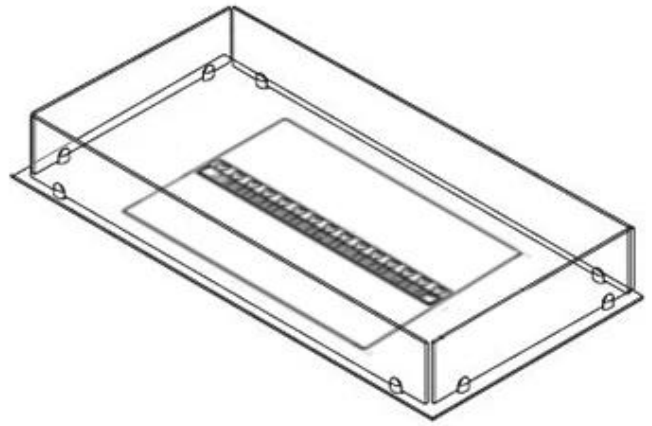

FOCO MYST FREE 1000

HYB-30-123

Foco Myst Free 1000 built-in frame as a fireplace with water vapor to create a freestanding water vapor fireplace.

TECHNICAL SPECIFICATIONS

Appearance

Flame colours	1 colours
Interior	Black
Materials	Steel
Colour	Black
Finish	Matte
Decoration	Wood (Additional)
Glas included	Yes
Glass Height	15 cm

Features

Burner type	Dimplex Optimyst Cassette 500
Thermostat	No
Ventilation	210 cm ²
Flue/chimney	Not Required
Remote control	Yes (included)
Adjustable flame	Yes
Control	Remote Control
Requires electricity	Yes
Burn time	10 hours
Capacity	2 Litres
Heat output (max)	No heat kW
Fuel	Water and Electricity
Usage	220 L/h

Type

Producttype	Water Vapour Burner
Brand	Foco
Flame view	44,1
Use	Indoor
Warranty	2 years

Size

Length/Width	100 cm
Depth	40 cm
Weight	16 kg
Cable lenght	150 cm

CASSETTE 500 AUTOMATIC

TOP

FRONT

SIDE

CASSETTE 500 MANUAL

TOP

FRONT

SIDE