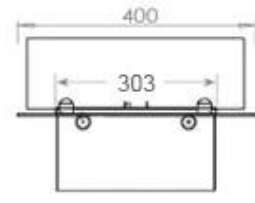

Type

Producttype	Water Vapour Burner
Brand	Foco
Flame view	44,1
Use	Indoor
Warranty	2 years

Size

Length/Width	100 cm
Depth	40 cm
Weight	16 kg
Cable lenght	150 cm

CASSETTE 500 AUTOMATIC

TOP

FRONT

SIDE