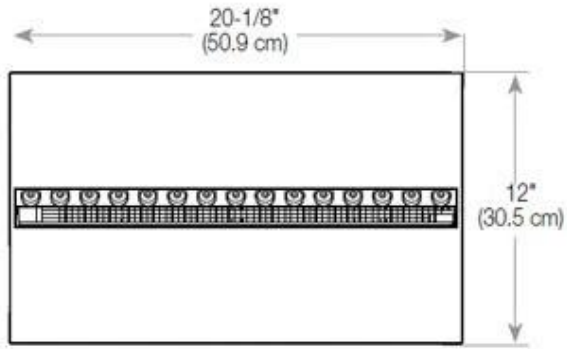

Type

Producttype	Water Vapour Burner
Brand	Foco
Flame view	44,1
Use	Indoor
Warranty	2 years

Size

Length/Width	100 cm
Depth	40 cm
Weight	16 kg
Cable lenght	150 cm

CASSETTE 500 AUTOMATIC

TOP

FRONT

SIDE