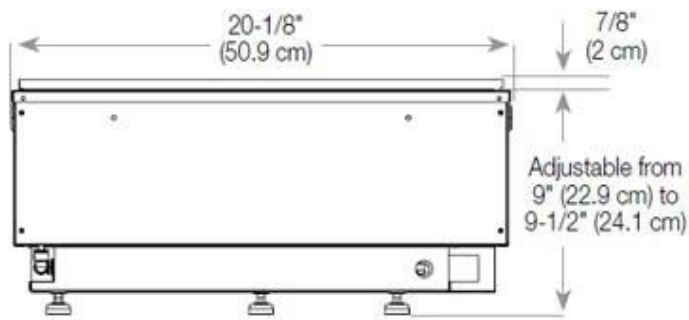

Type

Producttype	Water Vapour Burner
Brand	Foco
Flame view	44,1
Use	Indoor
Warranty	2 years

Size

Length/Width	100 cm
Depth	40 cm
Weight	16 kg
Cable lenght	150 cm

CASSETTE 500 AUTOMATIC

TOP

FRONT

SIDE