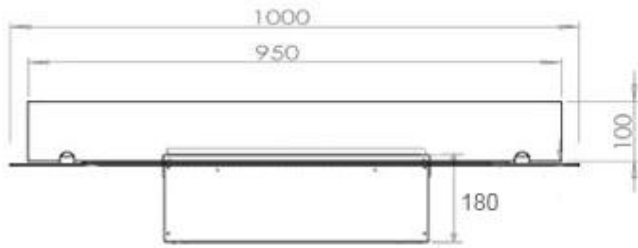

Type

Producttype	Water Vapour Burner
Brand	Foco
Flame view	44,1
Use	Indoor
Warranty	2 years

Size

Length/Width	100 cm
Depth	40 cm
Weight	16 kg
Cable lenght	150 cm

CASSETTE 500 AUTOMATIC

TOP

FRONT

SIDE