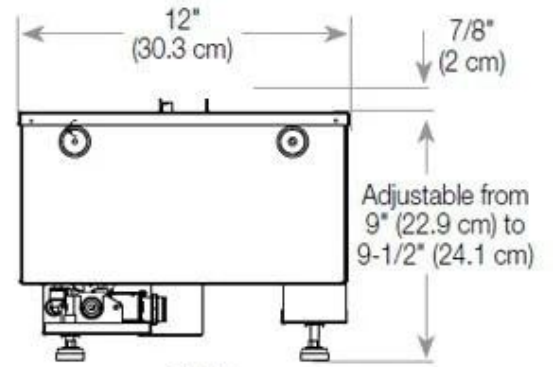

Type

Producttype	Water Vapour Burner
Brand	Foco
Flame view	44,1
Use	Indoor
Warranty	2 years

Size

Length/Width	100 cm
Depth	40 cm
Weight	16 kg
Cable lenght	150 cm

CASSETTE 500 AUTOMATIC

TOP

FRONT

SIDE