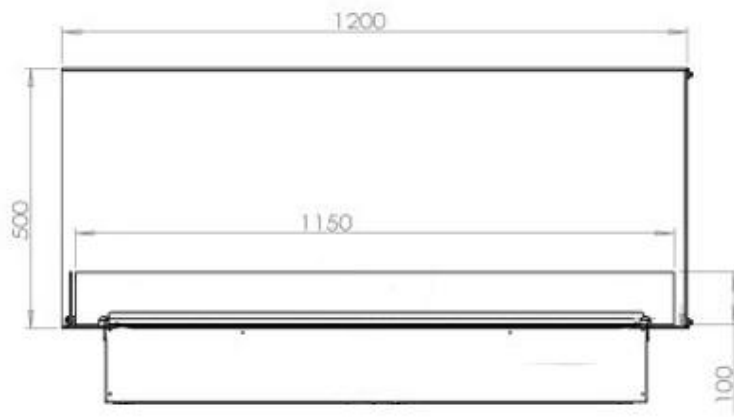

FOCO MYST CORNER LEFT 1200

HYB-30-121

Foco Myst Corner 1200 left-facing water vapor fireplace, 150 cm, for installation in the corner of a wall.

TECHNICAL SPECIFICATIONS

Features

Thermostat	No
Ventilation	420 cm ²
Flue/chimney	Not Required
Remote control	Yes (included)
Adjustable flame	Yes
Control	Remote Control
Requires electricity	Yes
Burn time	10 hours
Capacity	4.0 Litres
Heat output (max)	No heat kW
Burner type	Dimplex Optimyst Cassette 1000
Fuel	Water and Electricity
Usage	440 L/h

Appearance

Interior	Black
Flame colours	1 colours
Materials	Steel
Colour	Black
Finish	Matte
Decoration	Wood (Additional)
Glas included	Yes
Glass Height	15 cm

Type

Producttype	See-through Built-in Opti-myst Fireplace
Brand	Foco
Flame view	Left side
Use	Indoor
Warranty	2 years

Size

Length/Width	120 cm
Height	50 cm
Depth	40 cm
Weight	40 kg
Cable lenght	150 cm

CASSETTE 1000 MANUAL

FRONT

SIDE

CASSETTE 100 AUTOMATIC