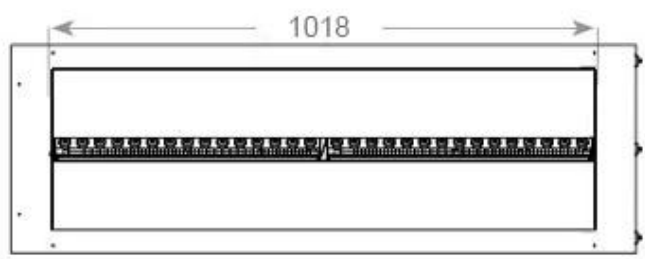

FOCO MYST CORNER LEFT 1200

HYB-30-121

Foco Myst Corner 1200 left-facing water vapor fireplace, 150 cm, for installation in the corner of a wall.

TECHNICAL SPECIFICATIONS

Features

Thermostat	No
Ventilation	420 cm ²
Flue/chimney	Not Required
Remote control	Yes (included)
Adjustable flame	Yes
Control	Remote Control
Requires electricity	Yes
Burn time	10 hours
Capacity	4.0 Litres
Heat output (max)	No heat kW
Burner type	Dimplex Optimyst Cassette 1000
Fuel	Water and Electricity
Usage	440 L/h

Appearance

Interior	Black
Flame colours	1 colours
Materials	Steel
Colour	Black
Finish	Matte
Decoration	Wood (Additional)
Glas included	Yes
Glass Height	15 cm

Type

Producttype	See-through Built-in Opti-myst Fireplace
Brand	Foco
Flame view	Left side
Use	Indoor
Warranty	2 years

Size

Length/Width	120 cm
Height	50 cm
Depth	40 cm
Weight	40 kg
Cable lenght	150 cm

CASSETTE 1000 MANUAL

FRONT

SIDE

CASSETTE 100 AUTOMATIC