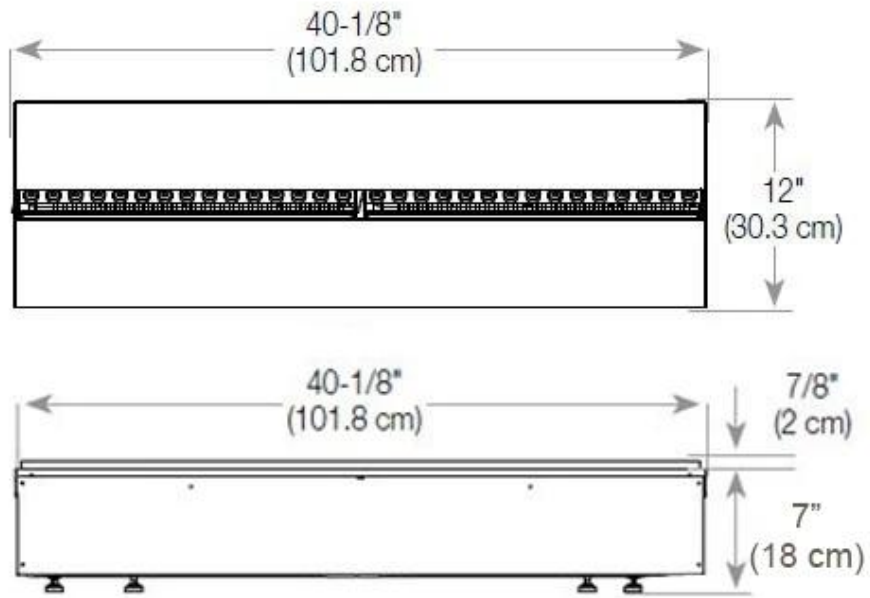

FOCO MYST CORNER LEFT 1200

HYB-30-121

Foco Myst Corner 1200 left-facing water vapor fireplace, 150 cm, for installation in the corner of a wall.

TECHNICAL SPECIFICATIONS

Features

Thermostat	No
Ventilation	420 cm ²
Flue/chimney	Not Required
Remote control	Yes (included)
Adjustable flame	Yes
Control	Remote Control
Requires electricity	Yes
Burn time	10 hours
Capacity	4.0 Litres
Heat output (max)	No heat kW
Burner type	Dimplex Optimyst Cassette 1000
Fuel	Water and Electricity
Usage	440 L/h

Appearance

Interior	Black
Flame colours	1 colours
Materials	Steel
Colour	Black
Finish	Matte
Decoration	Wood (Additional)
Glas included	Yes
Glass Height	15 cm

Type

Producttype	See-through Built-in Opti-myst Fireplace
Brand	Foco
Flame view	Left side
Use	Indoor
Warranty	2 years

Size

Length/Width	120 cm
Height	50 cm
Depth	40 cm
Weight	40 kg
Cable lenght	150 cm

CASSETTE 1000 MANUAL

FRONT

SIDE

CASSETTE 100 AUTOMATIC