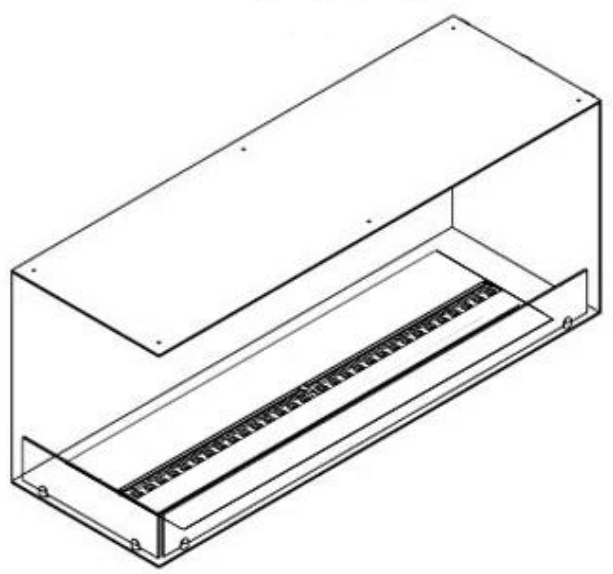

FOCO MYST CORNER LEFT 1200

HYB-30-121

Foco Myst Corner 1200 left-facing water vapor fireplace, 150 cm, for installation in the corner of a wall.

TECHNICAL SPECIFICATIONS

Features

Thermostat	No
Ventilation	420 cm ²
Flue/chimney	Not Required
Remote control	Yes (included)
Adjustable flame	Yes
Control	Remote Control
Requires electricity	Yes
Burn time	10 hours
Capacity	4.0 Litres
Heat output (max)	No heat kW
Burner type	Dimplex Optimyst Cassette 1000
Fuel	Water and Electricity
Usage	440 L/h

Appearance

Interior	Black
Flame colours	1 colours
Materials	Steel
Colour	Black
Finish	Matte
Decoration	Wood (Additional)
Glas included	Yes
Glass Height	15 cm

Type

Producttype	See-through Built-in Opti-myst Fireplace
Brand	Foco
Flame view	Left side
Use	Indoor
Warranty	2 years

Size

Length/Width	120 cm
Height	50 cm
Depth	40 cm
Weight	40 kg
Cable lenght	150 cm

CASSETTE 1000 MANUAL

FRONT

SIDE

CASSETTE 100 AUTOMATIC