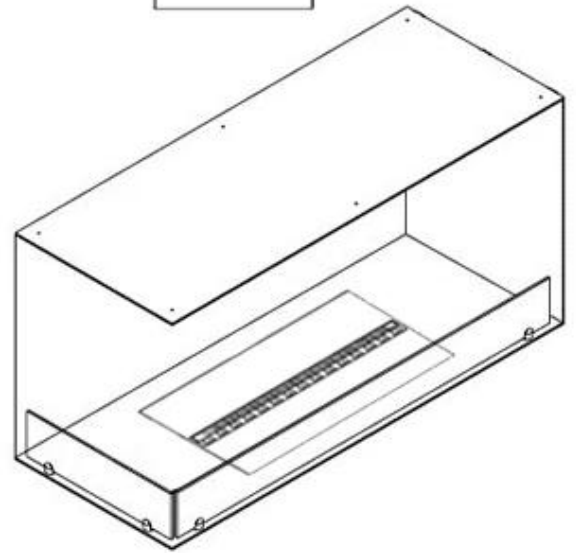

FOCO MYST CORNER LEFT 1000

HYB-30-120

Foco Myst Corner 1000 left-facing water vapor fireplace, one meter, for installation in the corner of a wall.

TECHNICAL SPECIFICATIONS

Features

Ventilation	210 cm ²
Flue/chimney	Not Required
Remote control	Yes (included)
Adjustable flame	Yes
Control	Remote Control
Requires electricity	Yes
Burn time	10 hours
Capacity	2 Litres
Heat output (max)	No heat kW
Burner type	Dimplex Optimyst Cassette 500
Thermostat	No
Fuel	Water and Electricity
Usage	220 L/h

Appearance

Interior	Black
Flame colours	1 colours
Materials	Steel
Colour	Black
Finish	Matte
Decoration	Wood (Additional)
Glas included	Yes
Glass Height	15 cm

Type

Producttype	See-through Built-in Opti-myst Fireplace
Brand	Foco
Flame view	Left side
Use	Indoor
Warranty	2 years

Size

Length/Width	100 cm
Height	50 cm
Depth	40 cm
Weight	30 kg
Cable lenght	150 cm

CASSETTE 500 MANUAL

TOP

FRONT

SIDE

CASSETTE 500 AUTOMATIC

TOP