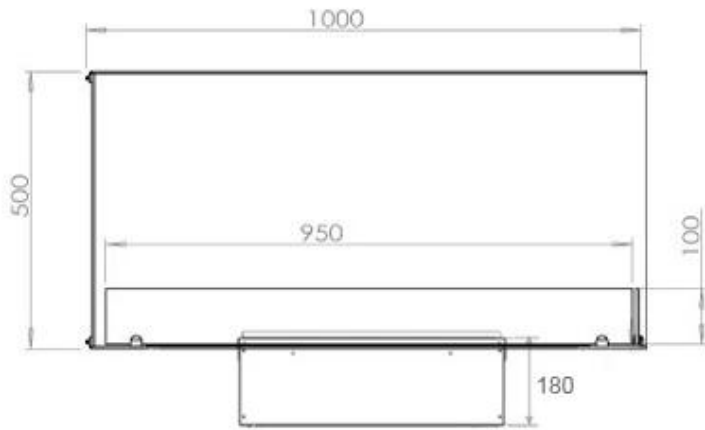

FOCO MYST CORNER LEFT 1000

HYB-30-120

Foco Myst Corner 1000 left-facing water vapor fireplace, one meter, for installation in the corner of a wall.

TECHNICAL SPECIFICATIONS

Features

Ventilation	210 cm ²
Flue/chimney	Not Required
Remote control	Yes (included)
Adjustable flame	Yes
Control	Remote Control
Requires electricity	Yes
Burn time	10 hours
Capacity	2 Litres
Heat output (max)	No heat kW
Burner type	Dimplex Optimyst Cassette 500
Thermostat	No
Fuel	Water and Electricity
Usage	220 L/h

Appearance

Interior	Black
Flame colours	1 colours
Materials	Steel
Colour	Black
Finish	Matte
Decoration	Wood (Additional)
Glas included	Yes
Glass Height	15 cm

Type

Producttype	See-through Built-in Opti-myst Fireplace
Brand	Foco
Flame view	Left side
Use	Indoor
Warranty	2 years

Size

Length/Width	100 cm
Height	50 cm
Depth	40 cm
Weight	30 kg
Cable lenght	150 cm

CASSETTE 500 MANUAL

TOP

FRONT

SIDE

CASSETTE 500 AUTOMATIC

TOP