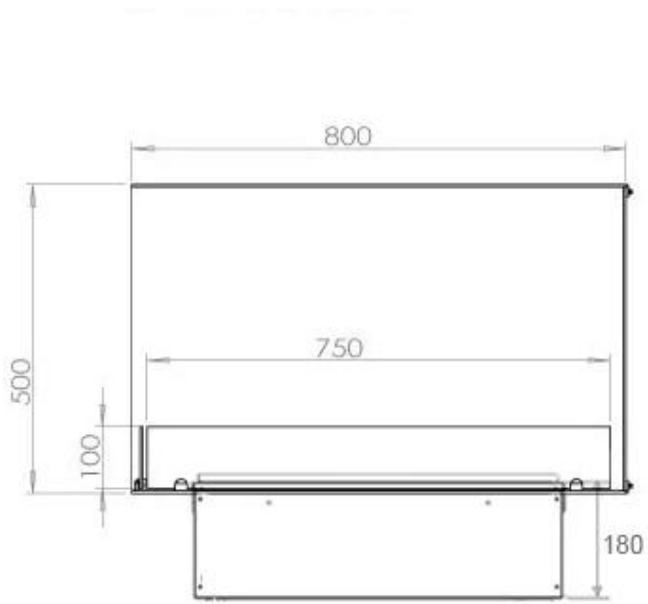

#### Appearance

Interior	Black
Flame colours	1 colours
Materials	Steel
Colour	Black
Finish	Matte
Decoration	Wood (Additional)
Glas included	Yes
Glass Height	15 cm

#### Size

Length/Width	80 cm
Height	50 cm
Depth	40 cm
Weight	25 kg
Cable lenght	150 cm

CASSETTE 500 MANUAL

TOP

FRONT

SIDE

CASSETTE 500 AUTOMATIC

TOP