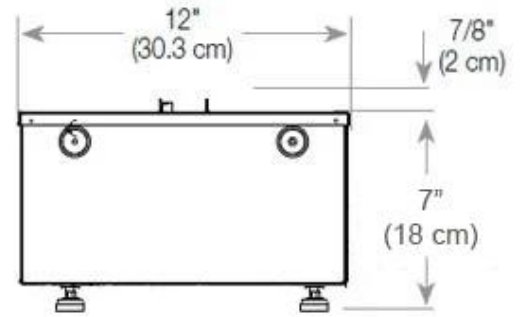

#### Appearance

Interior	Black
Flame colours	1 colours
Materials	Steel
Colour	Black
Finish	Matte
Decoration	Wood (Additional)
Glas included	Yes
Glass Height	15 cm

#### Size

Length/Width	80 cm
Height	50 cm
Depth	40 cm
Weight	25 kg
Cable lenght	150 cm

CASSETTE 500 MANUAL

TOP

FRONT

SIDE

CASSETTE 500 AUTOMATIC

TOP