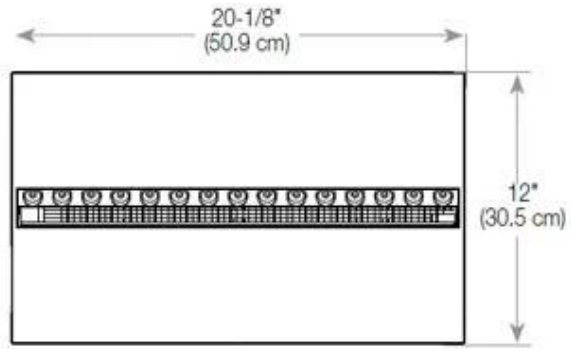

#### Appearance

Interior	Black
Flame colours	1 colours
Materials	Steel
Colour	Black
Finish	Matte
Decoration	Wood (Additional)
Glas included	Yes
Glass Height	15 cm

#### Size

Length/Width	80 cm
Height	50 cm
Depth	40 cm
Weight	25 kg
Cable lenght	150 cm

CASSETTE 500 MANUAL

TOP

FRONT

SIDE

CASSETTE 500 AUTOMATIC

TOP