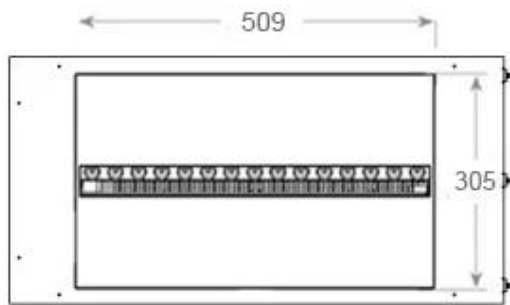

#### Appearance

Interior	Black
Flame colours	1 colours
Materials	Steel
Colour	Black
Finish	Matte
Decoration	Wood (Additional)
Glas included	Yes
Glass Height	15 cm

#### Size

Length/Width	80 cm
Height	50 cm
Depth	40 cm
Weight	25 kg
Cable lenght	150 cm

CASSETTE 500 MANUAL

TOP

FRONT

SIDE

CASSETTE 500 AUTOMATIC

TOP