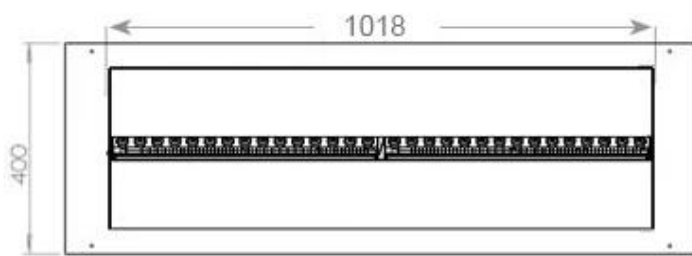

FOCO MYST CORNER RIGHT 1200

HYB-30-118

Foco Myst Corner 1200 water vapor fireplace, 150 cm, for installation in the corner of a wall. This model is right-facing.

TECHNICAL SPECIFICATIONS

Features

Burn time	10 hours
Capacity	2 Litres
Heat output (max)	No heat kW
Burner type	Dimplex Optimyst Cassette 1000
Thermostat	No
Ventilation	420 cm2
Flue/chimney	Not Required
Remote control	Yes (included)
Adjustable flame	Yes
Control	Remote Control
Requires electricity	Yes
Fuel	Water and Electricity
Usage	440 L/h

Appearance

Flame colours	1 colours
Interior	Black
Materials	Steel
Colour	Black
Finish	Matte
Decoration	Wood (Additional)
Glas included	Yes
Glass Height	15 cm

Type

Producttype	See-through Built-in Opti-myst Fireplace
Brand	Foco
Flame view	46
Use	Indoor
Warranty	2 years

Size

Length/Width	120 cm
Height	50 cm
Depth	40 cm
Weight	30 kg
Cable lenght	150 cm

CASSETTE 1000 MANUAL

FRONT

SIDE

CASSETTE 100 AUTOMATIC