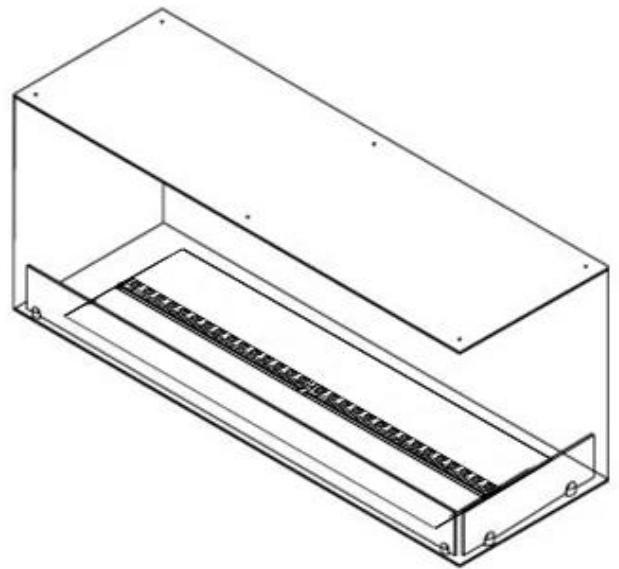

FOCO MYST CORNER RIGHT 1200

HYB-30-118

Foco Myst Corner 1200 water vapor fireplace, 150 cm, for installation in the corner of a wall. This model is right-facing.

TECHNICAL SPECIFICATIONS

Features

Burn time	10 hours
Capacity	2 Litres
Heat output (max)	No heat kW
Burner type	Dimplex Optimyst Cassette 1000
Thermostat	No
Ventilation	420 cm2
Flue/chimney	Not Required
Remote control	Yes (included)
Adjustable flame	Yes
Control	Remote Control
Requires electricity	Yes
Fuel	Water and Electricity
Usage	440 L/h

Appearance

Flame colours	1 colours
Interior	Black
Materials	Steel
Colour	Black
Finish	Matte
Decoration	Wood (Additional)
Glas included	Yes
Glass Height	15 cm

Type

Producttype	See-through Built-in Opti-myst Fireplace
Brand	Foco
Flame view	46
Use	Indoor
Warranty	2 years

Size

Length/Width	120 cm
Height	50 cm
Depth	40 cm
Weight	30 kg
Cable lenght	150 cm

CASSETTE 1000 MANUAL

FRONT

SIDE

CASSETTE 100 AUTOMATIC