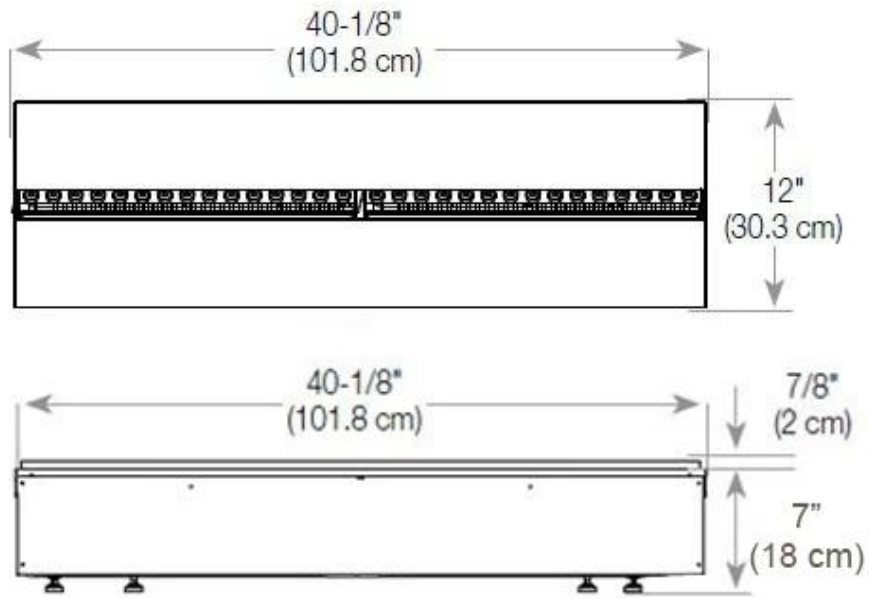

FOCO MYST CORNER RIGHT 1200

HYB-30-118

Foco Myst Corner 1200 water vapor fireplace, 150 cm, for installation in the corner of a wall. This model is right-facing.

TECHNICAL SPECIFICATIONS

Features

Burn time	10 hours
Capacity	2 Litres
Heat output (max)	No heat kW
Burner type	Dimplex Optimyst Cassette 1000
Thermostat	No
Ventilation	420 cm2
Flue/chimney	Not Required
Remote control	Yes (included)
Adjustable flame	Yes
Control	Remote Control
Requires electricity	Yes
Fuel	Water and Electricity
Usage	440 L/h

Appearance

Flame colours	1 colours
Interior	Black
Materials	Steel
Colour	Black
Finish	Matte
Decoration	Wood (Additional)
Glas included	Yes
Glass Height	15 cm

Type

Producttype	See-through Built-in Opti-myst Fireplace
Brand	Foco
Flame view	46
Use	Indoor
Warranty	2 years

Size

Length/Width	120 cm
Height	50 cm
Depth	40 cm
Weight	30 kg
Cable lenght	150 cm

CASSETTE 1000 MANUAL

FRONT

SIDE

CASSETTE 100 AUTOMATIC