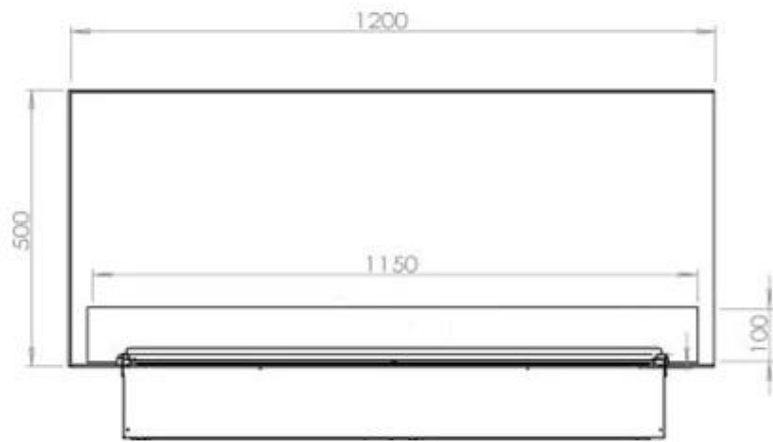

FOCO MYST CORNER RIGHT 1200

HYB-30-118

Foco Myst Corner 1200 water vapor fireplace, 150 cm, for installation in the corner of a wall. This model is right-facing.

TECHNICAL SPECIFICATIONS

Features

Burn time	10 hours
Capacity	2 Litres
Heat output (max)	No heat kW
Burner type	Dimplex Optimyst Cassette 1000
Thermostat	No
Ventilation	420 cm2
Flue/chimney	Not Required
Remote control	Yes (included)
Adjustable flame	Yes
Control	Remote Control
Requires electricity	Yes
Fuel	Water and Electricity
Usage	440 L/h

Appearance

Flame colours	1 colours
Interior	Black
Materials	Steel
Colour	Black
Finish	Matte
Decoration	Wood (Additional)
Glas included	Yes
Glass Height	15 cm

Type

Producttype	See-through Built-in Opti-myst Fireplace
Brand	Foco
Flame view	46
Use	Indoor
Warranty	2 years

Size

Length/Width	120 cm
Height	50 cm
Depth	40 cm
Weight	30 kg
Cable lenght	150 cm

CASSETTE 1000 MANUAL

FRONT

SIDE

CASSETTE 100 AUTOMATIC