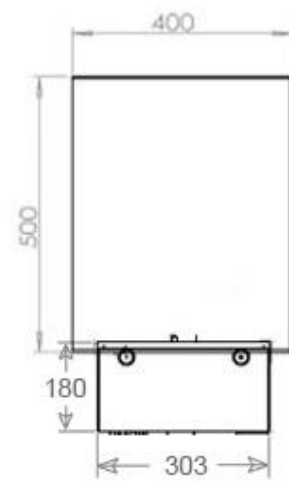

FOCO MYST CORNER RIGHT 1200

HYB-30-118

Foco Myst Corner 1200 water vapor fireplace, 150 cm, for installation in the corner of a wall. This model is right-facing.

TECHNICAL SPECIFICATIONS

Features

Burn time	10 hours
Capacity	2 Litres
Heat output (max)	No heat kW
Burner type	Dimplex Optimyst Cassette 1000
Thermostat	No
Ventilation	420 cm2
Flue/chimney	Not Required
Remote control	Yes (included)
Adjustable flame	Yes
Control	Remote Control
Requires electricity	Yes
Fuel	Water and Electricity
Usage	440 L/h

Appearance

Flame colours	1 colours
Interior	Black
Materials	Steel
Colour	Black
Finish	Matte
Decoration	Wood (Additional)
Glas included	Yes
Glass Height	15 cm

Type

Producttype	See-through Built-in Opti-myst Fireplace
Brand	Foco
Flame view	46
Use	Indoor
Warranty	2 years

Size

Length/Width	120 cm
Height	50 cm
Depth	40 cm
Weight	30 kg
Cable lenght	150 cm

CASSETTE 1000 MANUAL

FRONT

SIDE

CASSETTE 100 AUTOMATIC