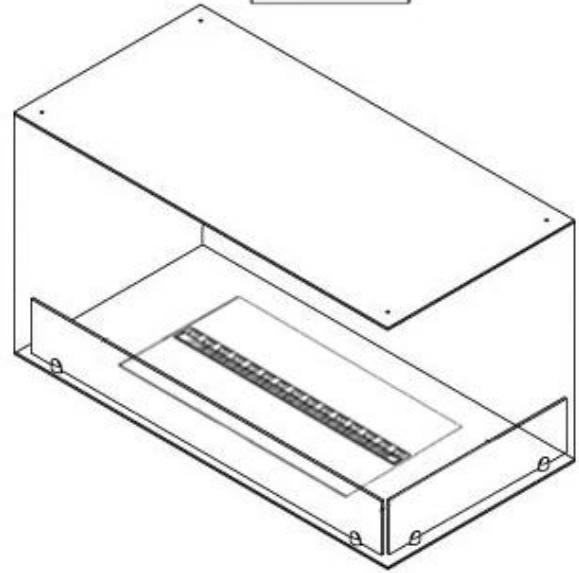

#### Appearance

Interior	Black
Flame colours	1 colours
Materials	Steel
Colour	Black
Finish	Matte
Decoration	Wood (Additional)
Glas included	Yes
Glass Height	15 cm

#### Size

Length/Width	100 cm
Height	50 cm
Depth	40 cm
Weight	30 kg
Cable lenght	150 cm

CASSETTE 500 MANUAL

TOP

FRONT

SIDE

CASSETTE 500 AUTOMATIC

TOP