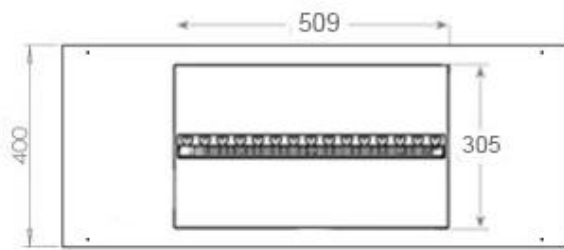

#### Appearance

Interior	Black
Flame colours	1 colours
Materials	Steel
Colour	Black
Finish	Matte
Decoration	Wood (Additional)
Glas included	Yes
Glass Height	15 cm

#### Size

Length/Width	100 cm
Height	50 cm
Depth	40 cm
Weight	30 kg
Cable lenght	150 cm

CASSETTE 500 MANUAL

TOP

FRONT

SIDE

CASSETTE 500 AUTOMATIC

TOP