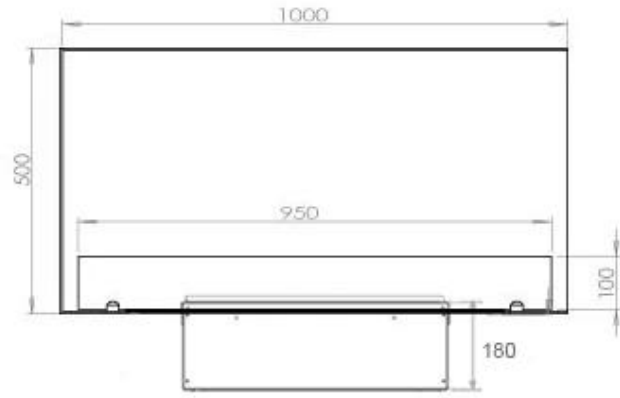

#### Appearance

Interior	Black
Flame colours	1 colours
Materials	Steel
Colour	Black
Finish	Matte
Decoration	Wood (Additional)
Glas included	Yes
Glass Height	15 cm

#### Size

Length/Width	100 cm
Height	50 cm
Depth	40 cm
Weight	30 kg
Cable lenght	150 cm

CASSETTE 500 MANUAL

TOP

FRONT

SIDE

CASSETTE 500 AUTOMATIC

TOP