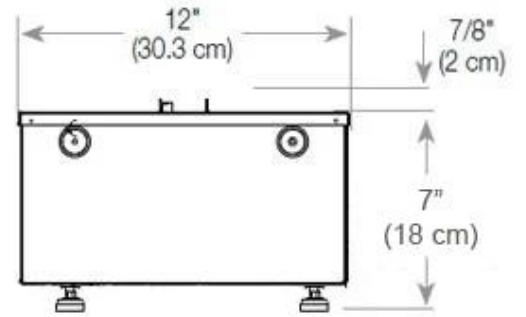

#### Appearance

Interior	Black
Flame colours	1 colours
Materials	Steel
Colour	Black
Finish	Matte
Decoration	Wood (Additional)
Glas included	Yes
Glass Height	15 cm

#### Size

Length/Width	100 cm
Height	50 cm
Depth	40 cm
Weight	30 kg
Cable lenght	150 cm

CASSETTE 500 MANUAL

TOP

FRONT

SIDE

CASSETTE 500 AUTOMATIC

TOP