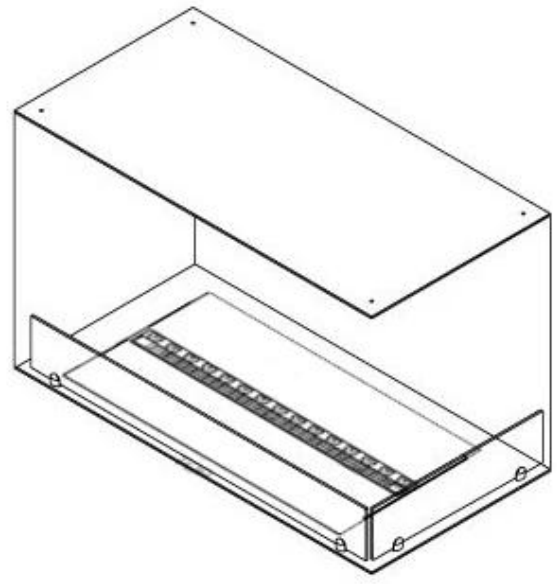

FOCO MYST CORNER RIGHT 800

HYB-30-116

Foco Myst Corner 800 water vapor fireplace for installation in a corner wall. The flame is visible from two sides. This model is right-facing.

TECHNICAL SPECIFICATIONS

Appearance

Flame colours	1 colours
Interior	Black
Materials	Steel
Colour	Black
Finish	Matte
Decoration	Wood (Additional)
Glas included	Yes
Glass Height	15 cm

Features

Burner type	Dimplex Optimyst Cassette 500
Thermostat	No
Ventilation	210 cm ²
Flue/chimney	Not Required
Remote control	Yes (included)
Adjustable flame	Yes
Control	Remote Control
Requires electricity	Yes
Burn time	10 hours
Capacity	2 Litres
Heat output (max)	No heat kW
Fuel	Water and Electricity
Usage	220 L/h

Type

Producttype	See-through Built-in Opti-myst Fireplace
Brand	Foco
Flame view	46
Use	Indoor
Warranty	2 years

Size

Length/Width	80 cm
Height	50 cm
Depth	40 cm
Weight	25 kg
Cable lenght	150 cm

CASSETTE 500 MANUAL