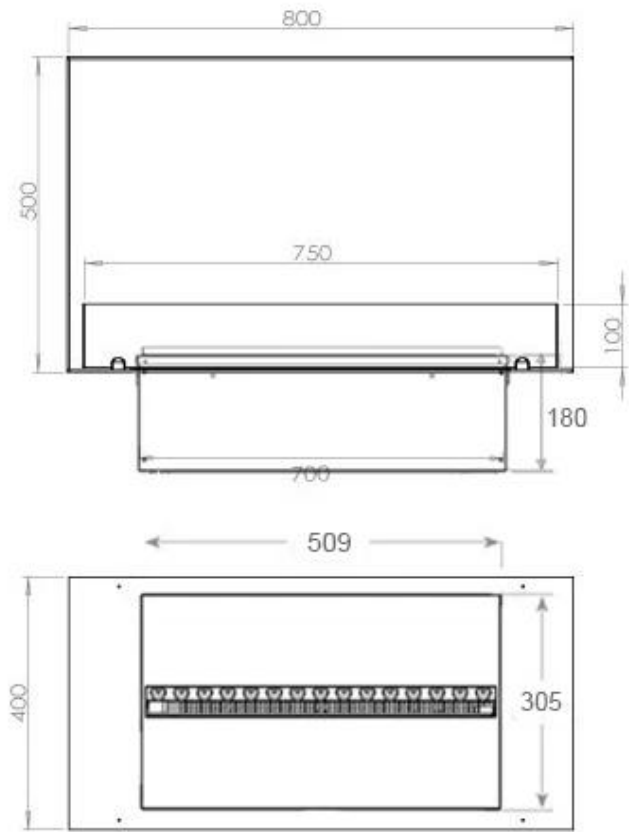

FOCO MYST CORNER RIGHT 800

HYB-30-116

Foco Myst Corner 800 water vapor fireplace for installation in a corner wall. The flame is visible from two sides. This model is right-facing.

TECHNICAL SPECIFICATIONS

Appearance

Flame colours	1 colours
Interior	Black
Materials	Steel
Colour	Black
Finish	Matte
Decoration	Wood (Additional)
Glas included	Yes
Glass Height	15 cm

Features

Burner type	Dimplex Optimyst Cassette 500
Thermostat	No
Ventilation	210 cm ²
Flue/chimney	Not Required
Remote control	Yes (included)
Adjustable flame	Yes
Control	Remote Control
Requires electricity	Yes
Burn time	10 hours
Capacity	2 Litres
Heat output (max)	No heat kW
Fuel	Water and Electricity
Usage	220 L/h

Type

Producttype	See-through Built-in Opti-myst Fireplace
Brand	Foco
Flame view	46
Use	Indoor
Warranty	2 years

Size

Length/Width	80 cm
Height	50 cm
Depth	40 cm
Weight	25 kg
Cable lenght	150 cm

CASSETTE 500 MANUAL