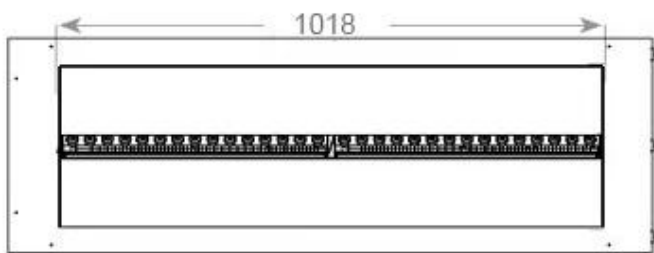

#### Appearance

Interior	Black
Flame colours	1 colours
Materials	Steel
Colour	Black
Finish	Matte
Decoration	Wood (Additional)
Glas included	Yes
Glass Height	15 cm

#### Size

Length/Width	120 cm
Height	50 cm
Depth	40 cm
Weight	40 kg
Cable lenght	150 cm

CASSETTE 1000 MANUAL

FRONT

SIDE

CASSETTE 100 AUTOMATIC