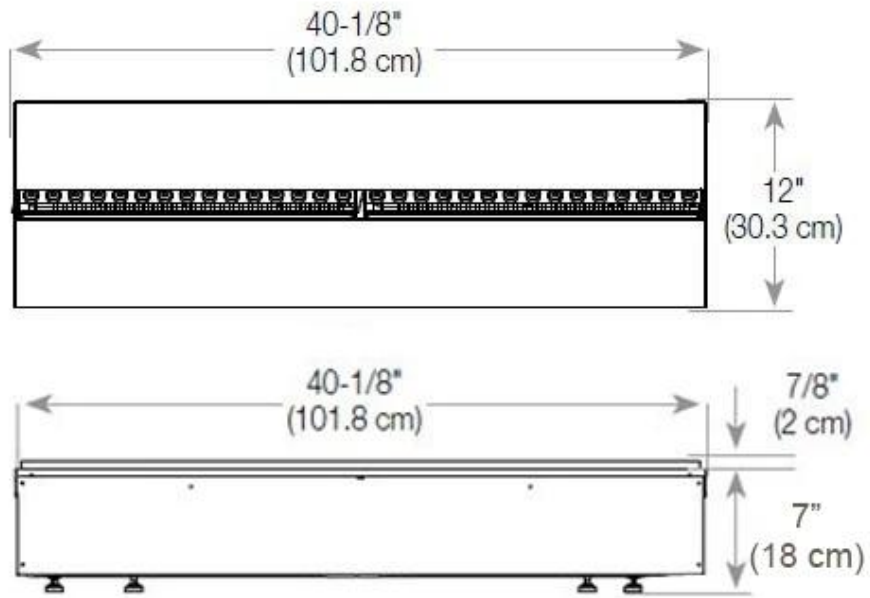

#### Appearance

Interior	Black
Flame colours	1 colours
Materials	Steel
Colour	Black
Finish	Matte
Decoration	Wood (Additional)
Glas included	Yes
Glass Height	15 cm

#### Size

Length/Width	120 cm
Height	50 cm
Depth	40 cm
Weight	40 kg
Cable lenght	150 cm

CASSETTE 1000 MANUAL

FRONT

SIDE

CASSETTE 100 AUTOMATIC