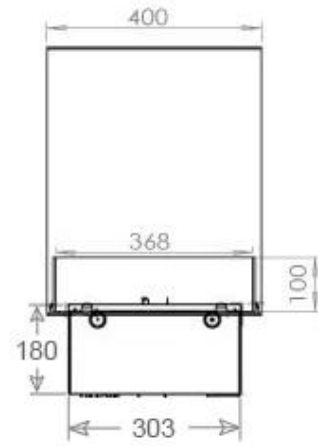

#### Appearance

Interior	Black
Flame colours	1 colours
Materials	Steel
Colour	Black
Finish	Matte
Decoration	Wood (Additional)
Glas included	Yes
Glass Height	15 cm

#### Size

Length/Width	120 cm
Height	50 cm
Depth	40 cm
Weight	40 kg
Cable lenght	150 cm

CASSETTE 1000 MANUAL

FRONT

SIDE

CASSETTE 100 AUTOMATIC