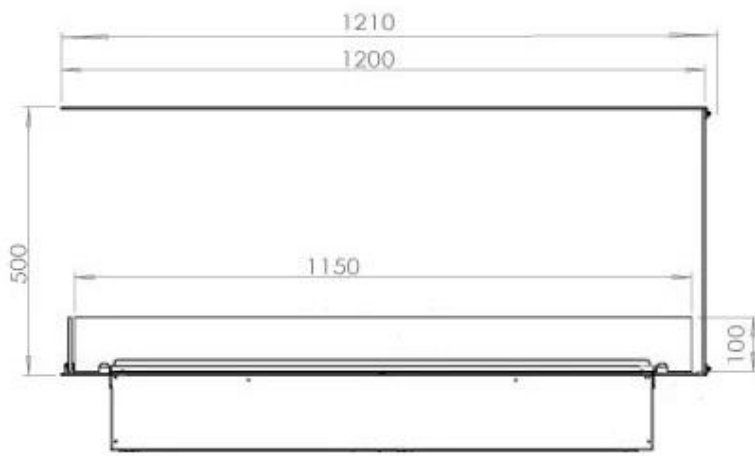

#### Appearance

Interior	Black
Flame colours	1 colours
Materials	Steel
Colour	Black
Finish	Matte
Decoration	Wood (Additional)
Glas included	Yes
Glass Height	15 cm

#### Size

Length/Width	120 cm
Height	50 cm
Depth	40 cm
Weight	40 kg
Cable lenght	150 cm

CASSETTE 1000 MANUAL

FRONT

SIDE

CASSETTE 100 AUTOMATIC