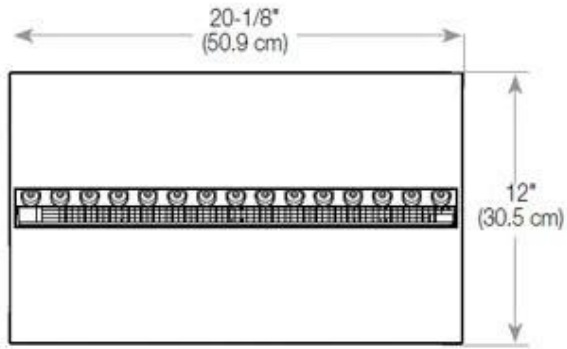

Size

Depth	40 cm
Height	50 cm
Length/Width	100 cm
Weight	30 kg

Type

Brand	Foco
-------	------

Type

Flame view	Room Divider
------------	--------------

Type

Producttype	3-sided Built-in Bioethanol Fireplace
Use	Indoor
Warranty	2 years

CASSETTE 500 MANUAL

TOP

FRONT

SIDE

CASSETTE 500 AUTOMATIC

TOP

FRONT

SIDE