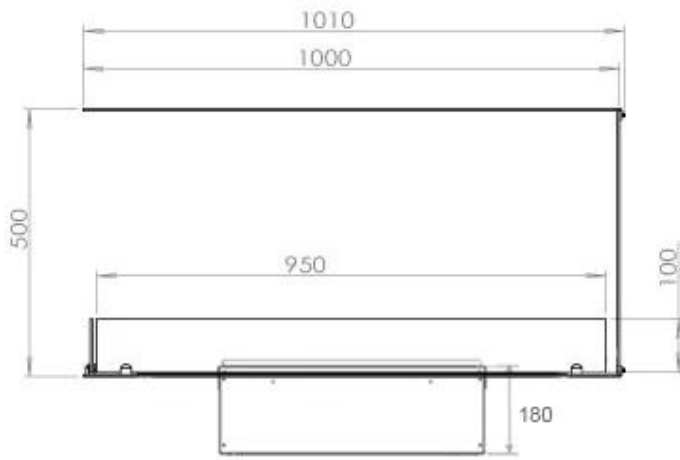

#### Appearance

Interior	Black
Flame colours	1 colours
Materials	Steel
Colour	Black
Finish	Matte
Decoration	Wood (Additional)
Glas included	Yes
Glass Height	15 cm

#### Size

Length/Width	100 cm
Height	50 cm
Depth	40 cm
Weight	30 kg
Cable lenght	150 cm

CASSETTE 500 MANUAL

TOP

FRONT

SIDE

CASSETTE 500 AUTOMATIC