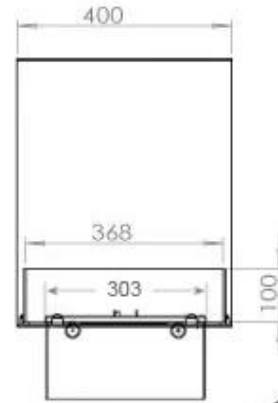

Appearance

Flame colours	1 colours
---------------	-----------

Appearance

Glas included	Yes
---------------	-----

Appearance

Glass Height	15 cm
--------------	-------

Appearance

Interior	Black
Materials	Steel

Size

Depth	40 cm
Height	50 cm
Length/Width	100 cm
Weight	30 kg

Type

Brand	Foco
-------	------

Type

Flame view	Room Divider
------------	--------------

Type

Producttype	3-sided Built-in Bioethanol Fireplace
Use	Indoor
Warranty	2 years