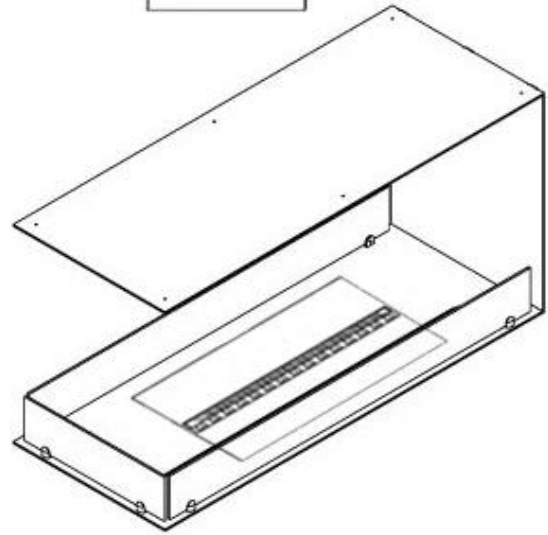

Size

Depth	40 cm
Height	50 cm
Length/Width	100 cm
Weight	30 kg

Type

Brand	Foco
-------	------

Type

Flame view	Room Divider
------------	--------------

Type

Producttype	3-sided Built-in Bioethanol Fireplace
Use	Indoor
Warranty	2 years

CASSETTE 500 MANUAL

TOP

FRONT

SIDE

CASSETTE 500 AUTOMATIC

TOP

FRONT

SIDE