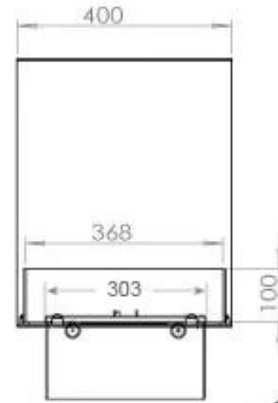

#### Appearance

Interior	Black
Flame colours	1 colours
Materials	Steel
Colour	Black
Finish	Matte
Decoration	Wood (Additional)
Glas included	Yes
Glass Height	15 cm

#### Size

Length/Width	100 cm
Height	50 cm
Depth	40 cm
Weight	30 kg
Cable lenght	150 cm

CASSETTE 500 MANUAL

TOP

FRONT

SIDE

CASSETTE 500 AUTOMATIC