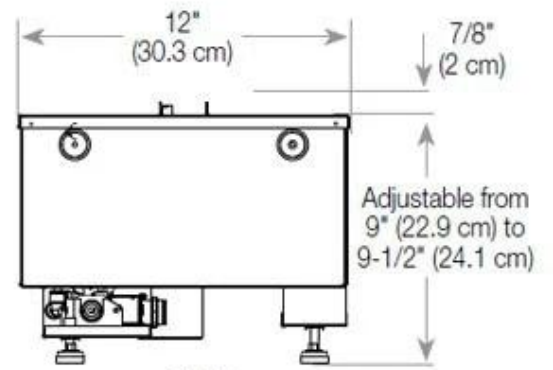

Size

Depth	40 cm
Height	50 cm
Length/Width	100 cm
Weight	30 kg

Type

Brand	Foco
-------	------

Type

Flame view	Room Divider
------------	--------------

Type

Producttype	3-sided Built-in Bioethanol Fireplace
Use	Indoor
Warranty	2 years

CASSETTE 500 MANUAL

TOP

FRONT

SIDE

CASSETTE 500 AUTOMATIC

TOP

FRONT

SIDE