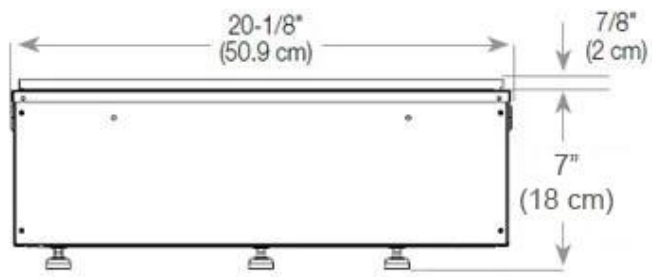

#### Appearance

Interior	Black
Flame colours	1 colours
Materials	Steel
Colour	Black
Finish	Matte
Decoration	Wood (Additional)
Glas included	Yes
Glass Height	15 cm

#### Size

Length/Width	100 cm
Height	50 cm
Depth	40 cm
Weight	30 kg
Cable lenght	150 cm

CASSETTE 500 MANUAL

TOP

FRONT

SIDE

CASSETTE 500 AUTOMATIC