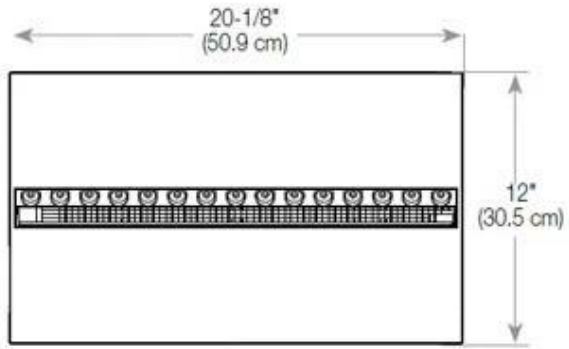

#### Appearance

Interior	Black
Flame colours	1 colours
Materials	Steel
Colour	Black
Finish	Matte
Decoration	Wood (Additional)
Glas included	Yes
Glass Height	15 cm

#### Size

Length/Width	100 cm
Height	50 cm
Depth	40 cm
Weight	30 kg
Cable lenght	150 cm

CASSETTE 500 MANUAL

TOP

FRONT

SIDE

CASSETTE 500 AUTOMATIC