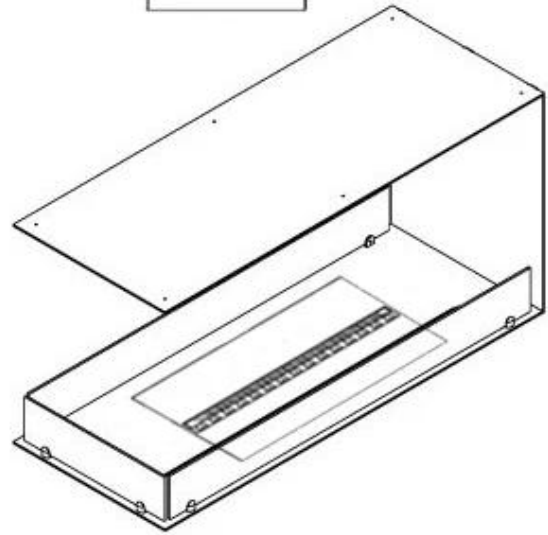

#### Appearance

Interior	Black
Flame colours	1 colours
Materials	Steel
Colour	Black
Finish	Matte
Decoration	Wood (Additional)
Glas included	Yes
Glass Height	15 cm

#### Size

Length/Width	100 cm
Height	50 cm
Depth	40 cm
Weight	30 kg
Cable lenght	150 cm

CASSETTE 500 MANUAL

TOP

FRONT

SIDE

CASSETTE 500 AUTOMATIC