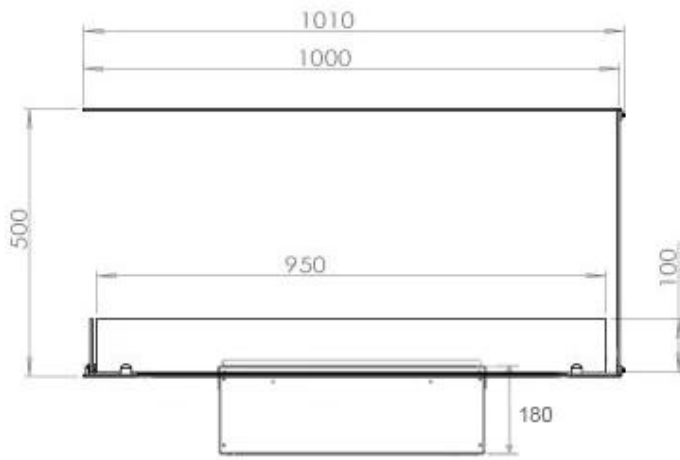

Appearance

Flame colours	1 colours
---------------	-----------

Appearance

Glas included	Yes
---------------	-----

Appearance

Glass Height	15 cm
--------------	-------

Appearance

Interior	Black
Materials	Steel

Size

Depth	40 cm
Height	50 cm
Length/Width	100 cm
Weight	30 kg

Type

Brand	Foco
-------	------

Type

Flame view	Room Divider
------------	--------------

Type

Producttype	3-sided Built-in Bioethanol Fireplace
Use	Indoor
Warranty	2 years