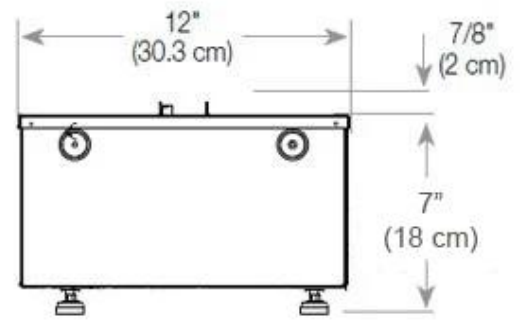

#### Appearance

Interior	Black
Flame colours	1 colours
Materials	Steel
Colour	Black
Finish	Matte
Decoration	Wood (Additional)
Glas included	Yes
Glass Height	15 cm

#### Size

Length/Width	100 cm
Height	50 cm
Depth	40 cm
Weight	30 kg
Cable lenght	150 cm

CASSETTE 500 MANUAL

TOP

FRONT

SIDE

CASSETTE 500 AUTOMATIC