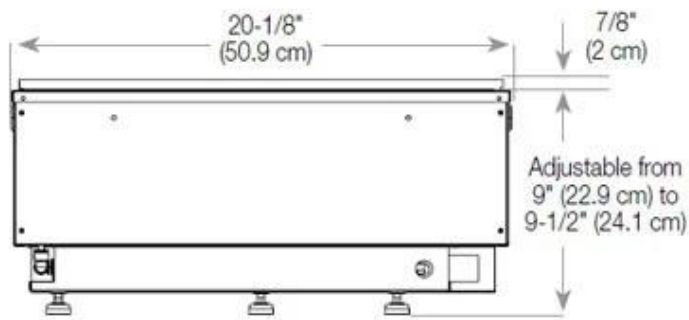

Size

Depth	40 cm
Height	50 cm
Length/Width	100 cm
Weight	30 kg

Type

Brand	Foco
-------	------

Type

Flame view	Room Divider
------------	--------------

Type

Producttype	3-sided Built-in Bioethanol Fireplace
Use	Indoor
Warranty	2 years

CASSETTE 500 MANUAL

TOP

FRONT

SIDE

CASSETTE 500 AUTOMATIC

TOP

FRONT

SIDE