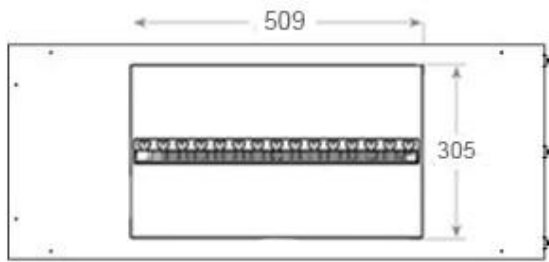

#### Appearance

Interior	Black
Flame colours	1 colours
Materials	Steel
Colour	Black
Finish	Matte
Decoration	Wood (Additional)
Glas included	Yes
Glass Height	15 cm

#### Size

Length/Width	100 cm
Height	50 cm
Depth	40 cm
Weight	30 kg
Cable lenght	150 cm

CASSETTE 500 MANUAL

TOP

FRONT

SIDE

CASSETTE 500 AUTOMATIC