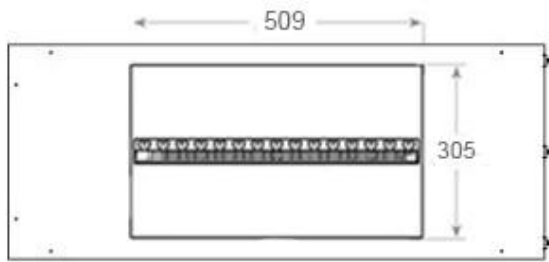

Size

Depth	40 cm
Height	50 cm
Length/Width	100 cm
Weight	30 kg

Type

Brand	Foco
-------	------

Type

Flame view	Room Divider
------------	--------------

Type

Producttype	3-sided Built-in Bioethanol Fireplace
Use	Indoor
Warranty	2 years