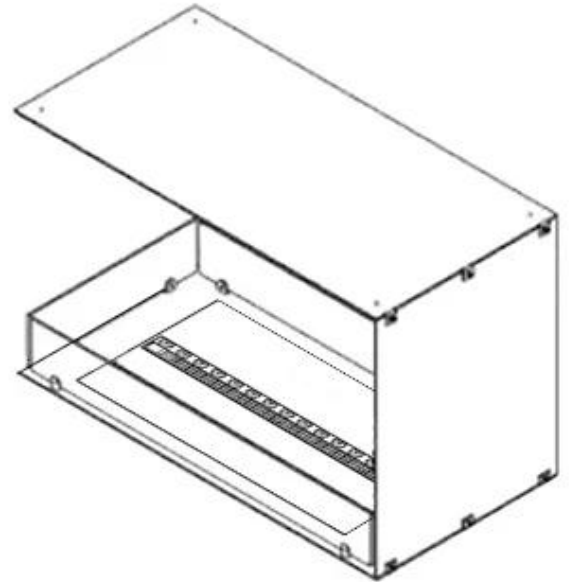

FOCO MYST ROOM DIVIDER 800

HYB-30-113

Foco Myst Room Divider 800 hybrid fireplace as a room divider in a home. Also available in 1000 and 1200 sizes.

TECHNICAL SPECIFICATIONS

Features

Heat output (max)	No heat kW
Burner type	Dimplex Optimyst Cassette 500
Thermostat	No
Ventilation	210 cm ²
Flue/chimney	Not Required
Remote control	Yes (included)
Adjustable flame	Yes
Control	Remote Control
Requires electricity	Yes
Burn time	10 hours
Capacity	2 Litres
Fuel	Water and Electricity
Usage	220 L/h

Appearance

Flame colours	1 colours
Interior	Black
Materials	Steel
Colour	Black
Finish	Matte
Decoration	Wood (Additional)
Glas included	Yes
Glass Height	15 cm

Type

Producttype	3-sided Built-in Opti-myst Fireplace
Brand	Foco
Use	Indoor
Warranty	2 years

Size

Length/Width	80 cm
Height	50 cm
Depth	40 cm
Weight	25 kg
Cable lenght	150 cm

CASSETTE 500 MANUAL

TOP

FRONT

SIDE

CASSETTE 500 AUTOMATIC