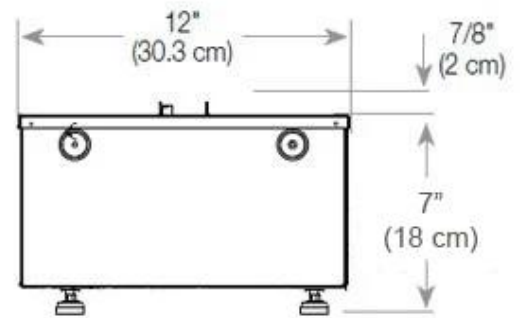

Appearance

Flame colours	1 colours
---------------	-----------

Appearance

Glas included	Yes
---------------	-----

Appearance

Glass Height	15 cm
--------------	-------

Appearance

Interior	Black
Materials	Steel

Size

Depth	40 cm
Height	50 cm
Length/Width	80 cm
Weight	25 kg

Type

Brand	Foco
Producttype	3-sided Built-in Opti-myst Fireplace
Use	Indoor
Warranty	2 years

CASSETTE 500 MANUAL

TOP

FRONT

SIDE