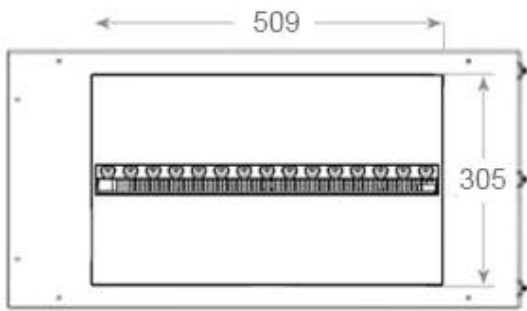

Appearance

Flame colours	1 colours
Interior	Black
Materials	Steel
Colour	Black
Finish	Matte
Decoration	Wood (Additional)
Glas included	Yes
Glass Height	15 cm

Type

Producttype	3-sided Built-in Opti-myst Fireplace
Brand	Foco
Use	Indoor
Warranty	2 years

Size

Length/Width	80 cm
Height	50 cm
Depth	40 cm
Weight	25 kg
Cable lenght	150 cm

CASSETTE 500 MANUAL

TOP

FRONT

SIDE

CASSETTE 500 AUTOMATIC