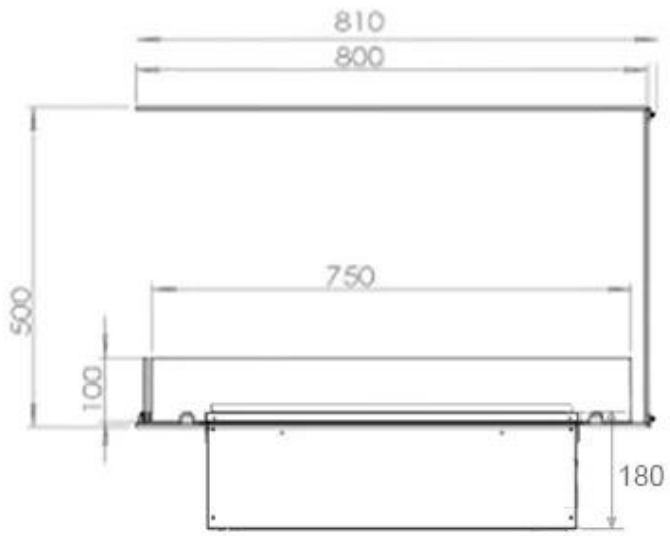

Appearance

Flame colours	1 colours
Interior	Black
Materials	Steel
Colour	Black
Finish	Matte
Decoration	Wood (Additional)
Glas included	Yes
Glass Height	15 cm

Type

Producttype	3-sided Built-in Opti-myst Fireplace
Brand	Foco
Use	Indoor
Warranty	2 years

Size

Length/Width	80 cm
Height	50 cm
Depth	40 cm
Weight	25 kg
Cable lenght	150 cm

CASSETTE 500 MANUAL

TOP

FRONT

SIDE

CASSETTE 500 AUTOMATIC