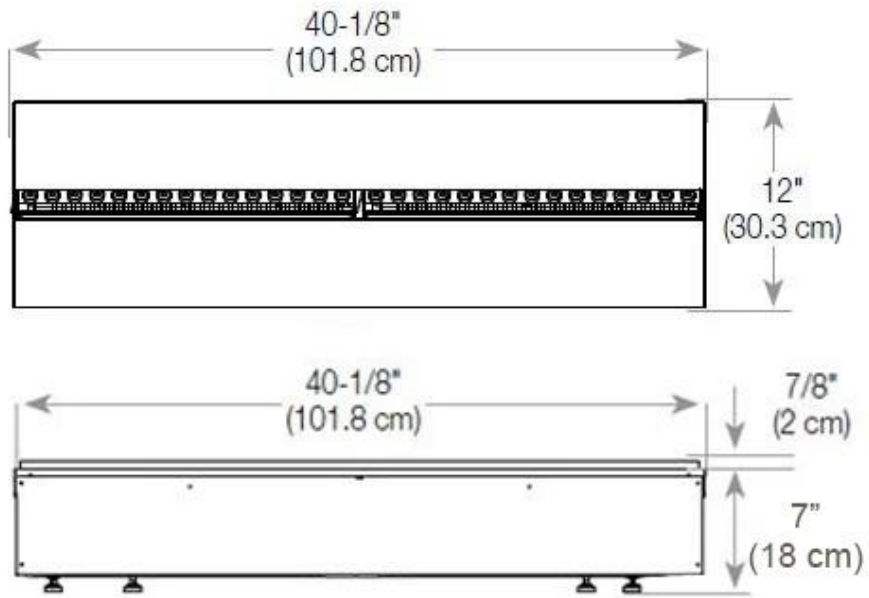

Type

Producttype	4-sided Opti-myst Fireplace
Brand	Foco
Flame view	44,1
Use	Indoor
Warranty	2 years

Size

Length/Width	120 cm
Depth	40 cm
Weight	30 kg
Cable lenght	150 cm

CASSETTE 1000 MANUAL

FRONT

SIDE

CASSETTE 100 AUTOMATIC