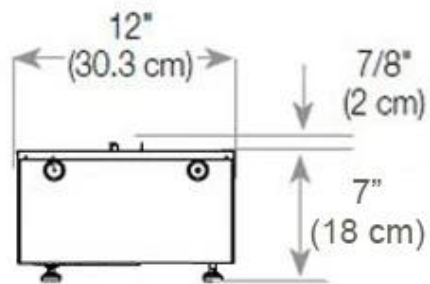

Type

Producttype	4-sided Opti-myst Fireplace
Brand	Foco
Flame view	44,1
Use	Indoor
Warranty	2 years

Size

Length/Width	120 cm
Depth	40 cm
Weight	30 kg
Cable lenght	150 cm

CASSETTE 1000 MANUAL

FRONT

SIDE

CASSETTE 100 AUTOMATIC