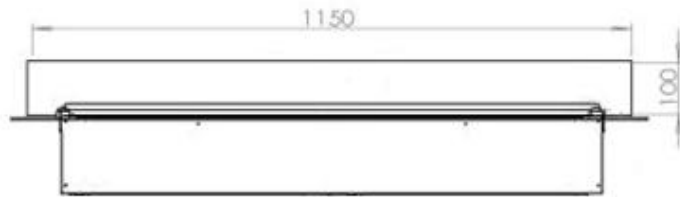

Type

Producttype	4-sided Opti-myst Fireplace
Brand	Foco
Flame view	44,1
Use	Indoor
Warranty	2 years

Size

Length/Width	120 cm
Depth	40 cm
Weight	30 kg
Cable lenght	150 cm

CASSETTE 1000 MANUAL

FRONT

SIDE

CASSETTE 100 AUTOMATIC