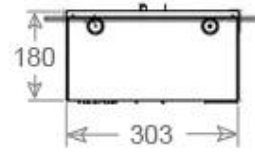

Type

Producttype	4-sided Opti-myst Fireplace
Brand	Foco
Flame view	44,1
Use	Indoor
Warranty	2 years

Size

Length/Width	120 cm
Depth	40 cm
Weight	30 kg
Cable lenght	150 cm

CASSETTE 1000 MANUAL

FRONT

SIDE

CASSETTE 100 AUTOMATIC