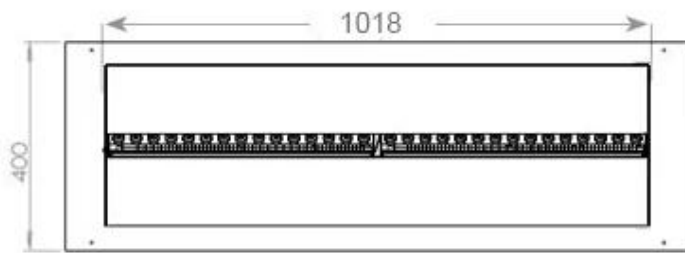

Type

Producttype	4-sided Opti-myst Fireplace
Brand	Foco
Flame view	44,1
Use	Indoor
Warranty	2 years

Size

Length/Width	120 cm
Depth	40 cm
Weight	30 kg
Cable lenght	150 cm

CASSETTE 1000 MANUAL

FRONT

SIDE

CASSETTE 100 AUTOMATIC