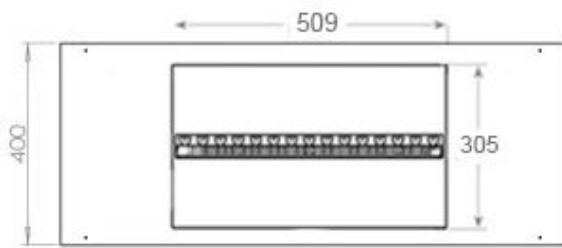

Appearance

Interior	Black
Flame colours	1 colours
Materials	Steel
Colour	Black
Finish	Matte
Decoration	Wood (Additional)
Glas included	Yes
Glass Height	15 cm

Type

Producttype	4-sided Opti-myst Fireplace
Brand	Foco
Flame view	44,1
Use	Indoor
Warranty	2 years

Size

Length/Width	100 cm
Depth	40 cm
Weight	25 kg
Cable lenght	150 cm

CASSETTE 500 MANUAL

TOP

FRONT

SIDE

CASSETTE 500 AUTOMATIC