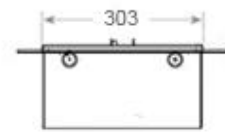

Appearance

Interior	Black
Flame colours	1 colours
Materials	Steel
Colour	Black
Finish	Matte
Decoration	Wood (Additional)
Glas included	Yes
Glass Height	15 cm

Type

Producttype	4-sided Opti-myst Fireplace
Brand	Foco
Flame view	44,1
Use	Indoor
Warranty	2 years

Size

Length/Width	100 cm
Depth	40 cm
Weight	25 kg
Cable lenght	150 cm

CASSETTE 500 MANUAL

TOP

FRONT

SIDE

CASSETTE 500 AUTOMATIC