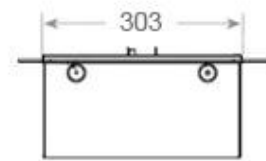

#### Appearance

Flame colours	1 colours
Interior	Black
Materials	Steel
Colour	Black
Finish	Matte
Decoration	Wood (Additional)
Glas included	Yes
Glass Height	15 cm

#### Size

Length/Width	80 cm
Depth	40 cm
Weight	20 kg
Cable lenght	150 cm

CASSETTE 500 MANUAL

TOP

FRONT

SIDE

CASSETTE 500 AUTOMATIC

TOP