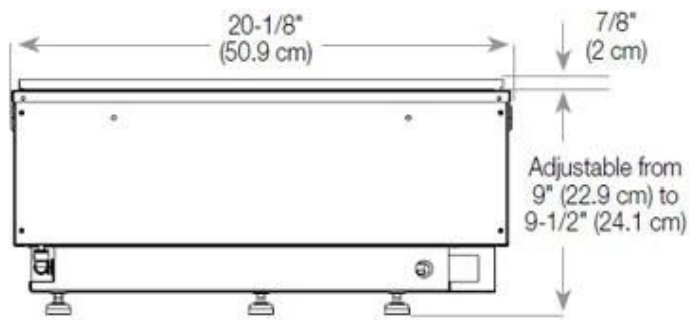

#### Appearance

Flame colours	1 colours
Interior	Black
Materials	Steel
Colour	Black
Finish	Matte
Decoration	Wood (Additional)
Glas included	Yes
Glass Height	15 cm

#### Size

Length/Width	80 cm
Depth	40 cm
Weight	20 kg
Cable lenght	150 cm

CASSETTE 500 MANUAL

TOP

FRONT

SIDE

CASSETTE 500 AUTOMATIC

TOP