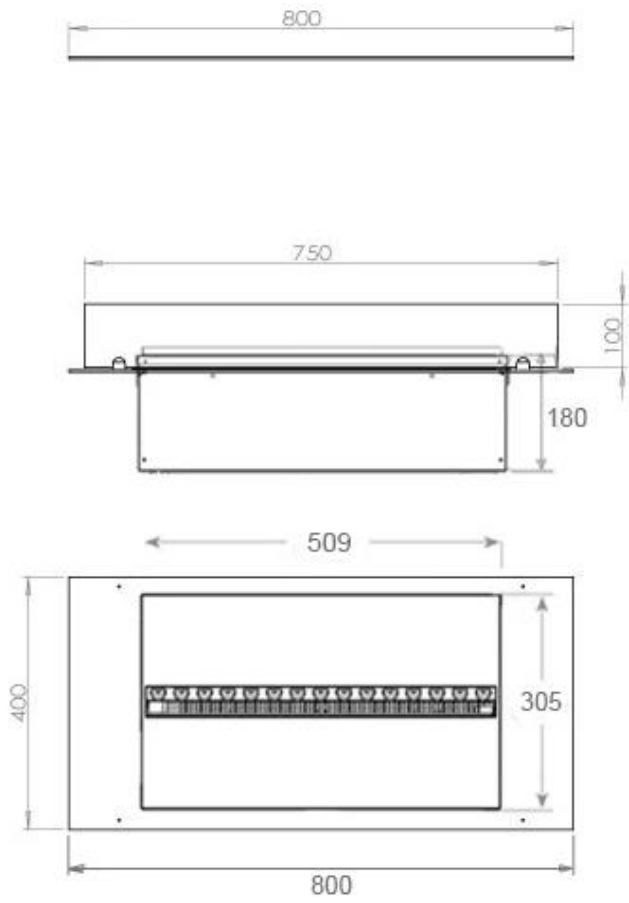

#### Appearance

Flame colours	1 colours
Interior	Black
Materials	Steel
Colour	Black
Finish	Matte
Decoration	Wood (Additional)
Glas included	Yes
Glass Height	15 cm

#### Size

Length/Width	80 cm
Depth	40 cm
Weight	20 kg
Cable lenght	150 cm

CASSETTE 500 MANUAL

TOP

FRONT

SIDE

CASSETTE 500 AUTOMATIC

TOP