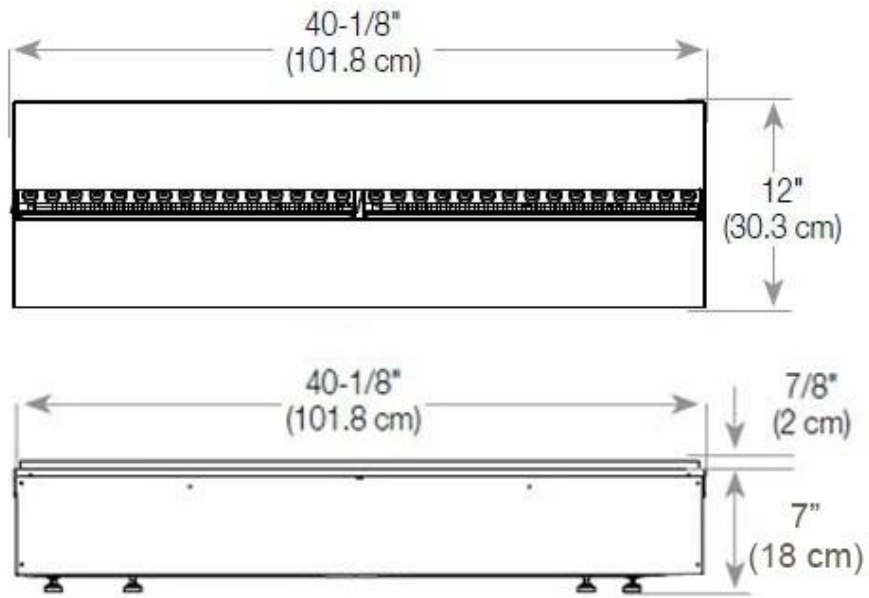

CASSETTE 1000 MANUAL

FRONT