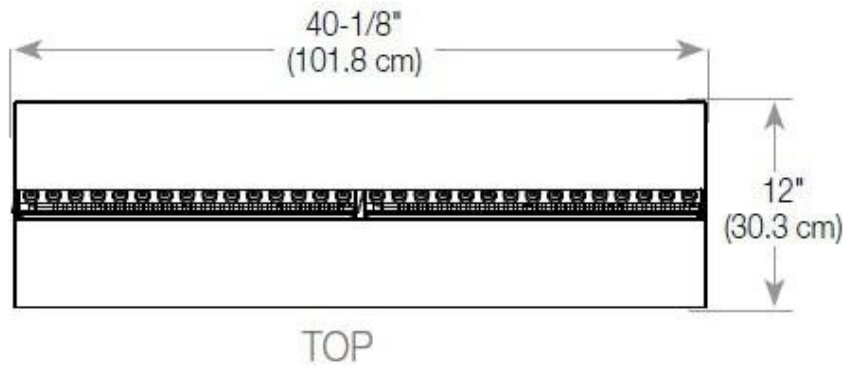

CASSETTE 100 AUTOMATIC