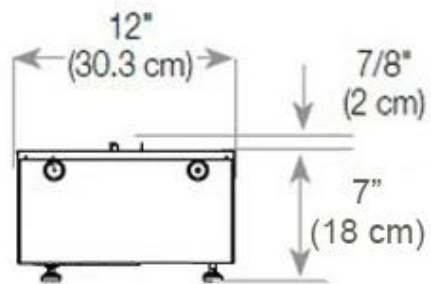

CASSETTE 1000 MANUAL

SIDE