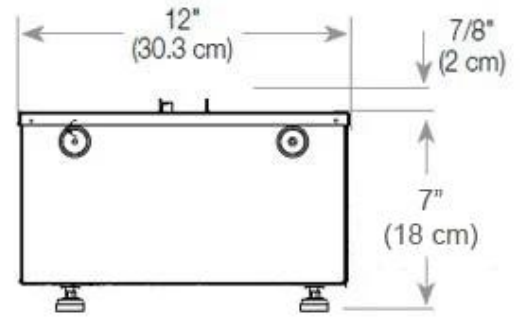

Appearance

Flame colours	1 colours
---------------	-----------

Appearance

Glas included	Yes
---------------	-----

Appearance

Glass Height	15 cm
--------------	-------

Appearance

Interior	Black
Materials	Steel

Size

Depth	40 cm
Height	50 cm
Length/Width	80 cm
Weight	25 kg

Type

Brand	Foco
Producttype	3-sided Built-in Opti-myst Fireplace
Use	Indoor
Warranty	2 years

CASSETTE 500 MANUAL

TOP

FRONT

SIDE