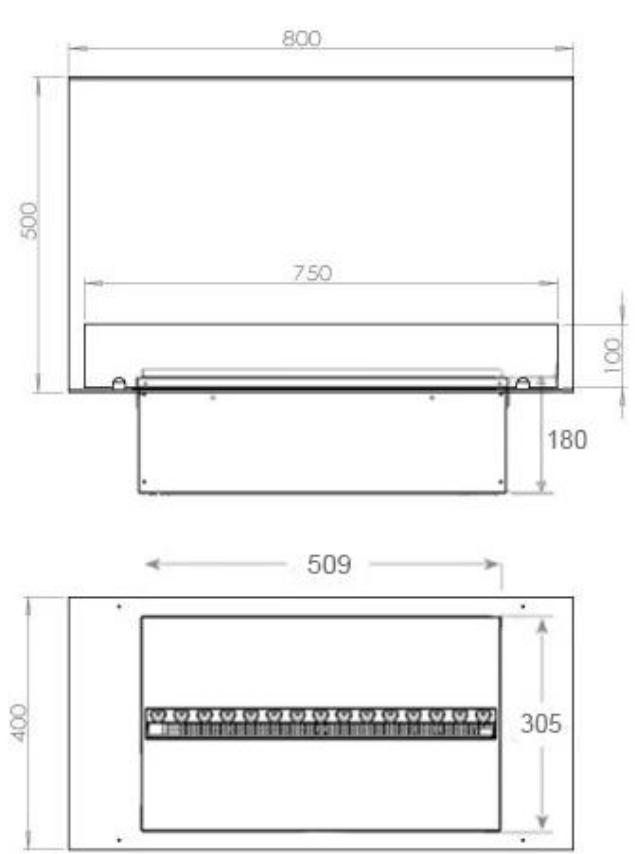

Appearance

Flame colours	1 colours
---------------	-----------

Appearance

Glas included	Yes
---------------	-----

Appearance

Glass Height	15 cm
--------------	-------

Appearance

Interior	Black
Materials	Steel

Size

Depth	40 cm
Height	50 cm
Length/Width	80 cm
Weight	25 kg

Type

Brand	Foco
Producttype	3-sided Built-in Opti-myst Fireplace
Use	Indoor
Warranty	2 years

CASSETTE 500 MANUAL

TOP

FRONT

SIDE