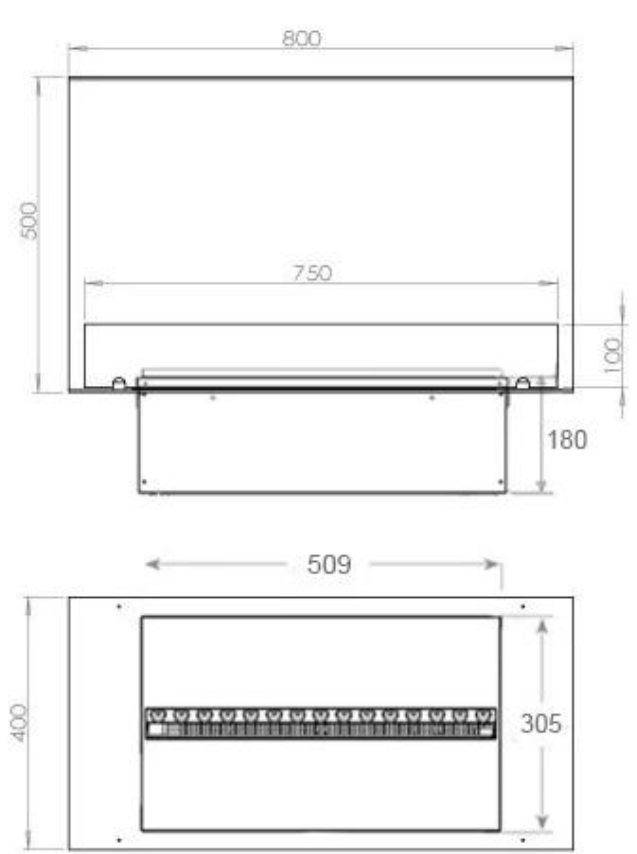

Appearance

Interior	Black
Flame colours	1 colours
Materials	Steel
Colour	Black
Finish	Matte
Decoration	Wood (Additional)
Glas included	Yes
Glass Height	15 cm

Type

Producttype	3-sided Built-in Opti-myst Fireplace
Brand	Foco
Use	Indoor
Warranty	2 years

Size

Length/Width	80 cm
Height	50 cm
Depth	40 cm
Weight	25 kg
Cable lenght	150 cm

CASSETTE 500 MANUAL

TOP

FRONT

SIDE

CASSETTE 500 AUTOMATIC

TOP