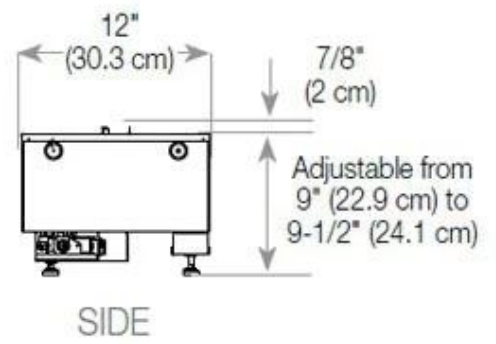

#### Appearance

Flame colours	1 colours
Interior	Black
Materials	Steel
Colour	Black
Finish	Matte
Decoration	Wood (Additional)
Glas included	Yes
Glass Height	15 cm

#### Size

Length/Width	120 cm
Height	50 cm
Depth	40 cm
Weight	35 kg
Cable lenght	150 cm

CASSETTE 100 AUTOMATIC

CASSETTE 1000 MANUAL

FRONT

SIDE