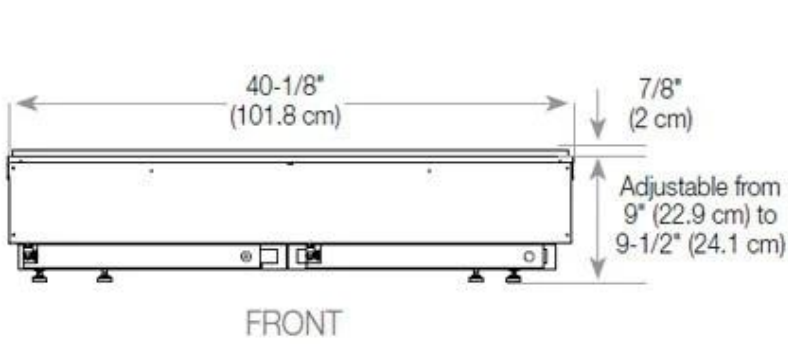

#### Appearance

Flame colours	1 colours
Interior	Black
Materials	Steel
Colour	Black
Finish	Matte
Decoration	Wood (Additional)
Glas included	Yes
Glass Height	15 cm

#### Size

Length/Width	120 cm
Height	50 cm
Depth	40 cm
Weight	35 kg
Cable lenght	150 cm

CASSETTE 100 AUTOMATIC

CASSETTE 1000 MANUAL

FRONT

SIDE