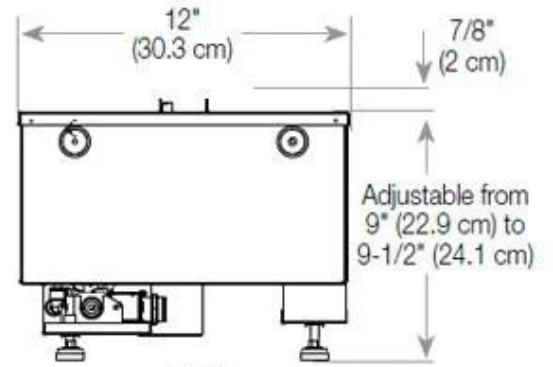

Size

Depth	40 cm
Height	50 cm
Length/Width	100 cm
Weight	30 kg

Type

Brand	Foco
Producttype	See-through Built-in Opti-myst Fireplace
Use	Indoor
Warranty	2 years

CASSETTE 500 AUTOMATIC

TOP

FRONT

SIDE