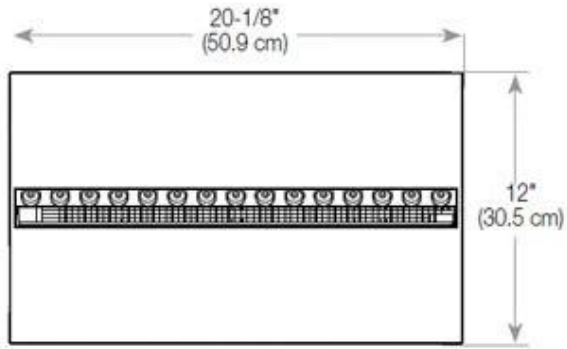

#### Appearance

|               |                   |
|---------------|-------------------|
| Interior      | Black             |
| Flame colours | 1 colours         |
| Materials     | Steel             |
| Colour        | Black             |
| Finish        | Matte             |
| Decoration    | Wood (Additional) |
| Glas included | Yes               |
| Glass Height  | 15 cm             |

#### Size

|              |        |
|--------------|--------|
| Length/Width | 100 cm |
| Height       | 50 cm  |
| Depth        | 40 cm  |
| Weight       | 30 kg  |
| Cable lenght | 150 cm |

CASSETTE 500 AUTOMATIC