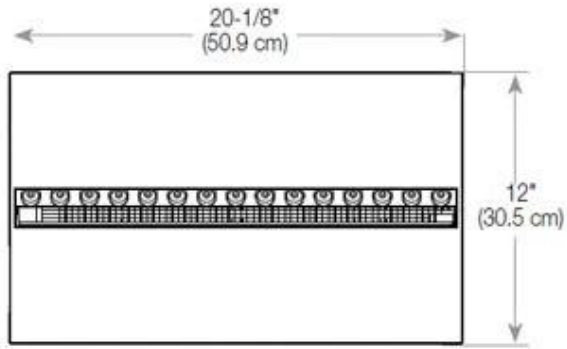

Size

Depth	40 cm
Height	50 cm
Length/Width	100 cm
Weight	30 kg

Type

Brand	Foco
Producttype	See-through Built-in Opti-myst Fireplace
Use	Indoor
Warranty	2 years

CASSETTE 500 AUTOMATIC

TOP

FRONT

SIDE