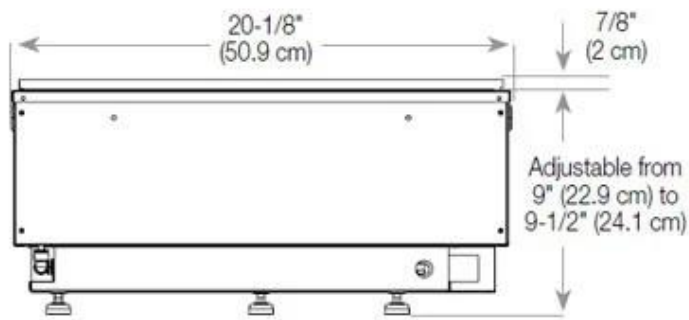

Size

Depth	40 cm
Height	50 cm
Length/Width	100 cm
Weight	30 kg

Type

Brand	Foco
Producttype	See-through Built-in Opti-myst Fireplace
Use	Indoor
Warranty	2 years

CASSETTE 500 AUTOMATIC

TOP

FRONT

SIDE