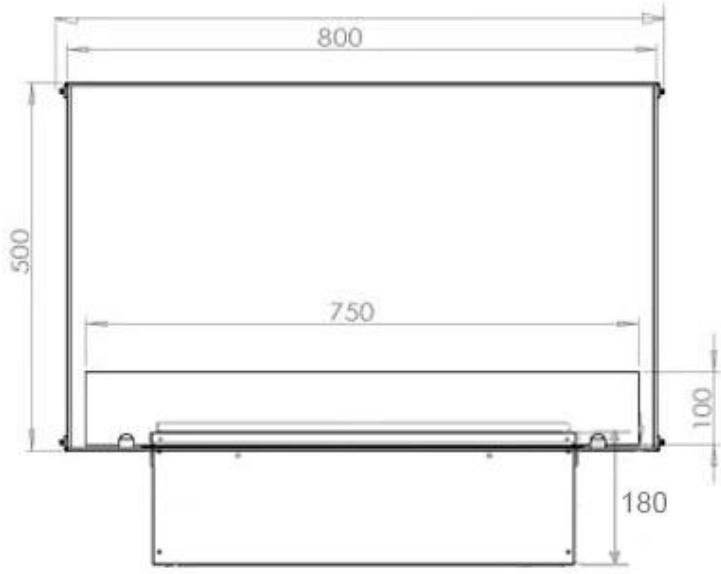

Glas included	Yes
---------------	-----

Appearance

Glass Height	15 cm
--------------	-------

Appearance

Interior	Black
Materials	Steel

Features

Adjustable	Yes
Burn time	10 hours
Burner type	Optimyst Cassette 500
Capacity	2 Litres
Control	Remote Control
Flue/chimney	Not required
Fuel	Water and Electricity
Heat output (max)	No heat kW
Remote control	Yes (included)
Requires electricity	Yes

Size

Depth	40 cm
Height	50 cm
Length/Width	80 cm
Weight	25 kg

Type

Brand	Foco
Producttype	See-through Built-in Opti-myst Fireplace
Use	Indoor
Warranty	2 years

CASSETTE 500 MANUAL

TOP

FRONT

SIDE