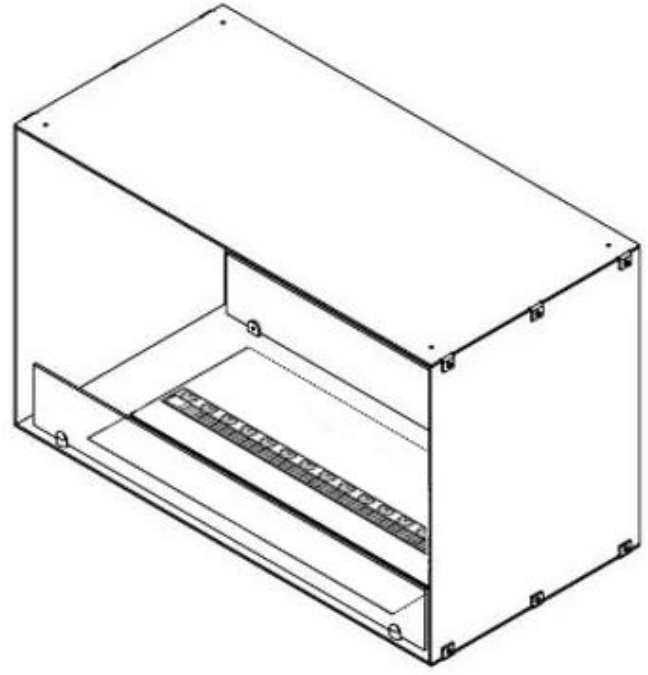

#### Appearance

Interior	Black
Flame colours	1 colours
Materials	Steel
Colour	Black
Finish	Matte
Decoration	Wood (Additional)
Glas included	Yes
Glass Height	15 cm

#### Size

Length/Width	80 cm
Height	50 cm
Depth	40 cm
Weight	25 kg
Cable lenght	150 cm

CASSETTE 500 MANUAL

TOP

FRONT

SIDE

CASSETTE 500 AUTOMATIC