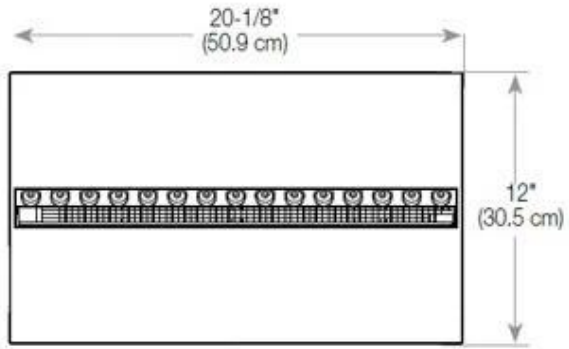

Size

Depth	40 cm
Height	50 cm
Length/Width	80 cm
Weight	25 kg

Type

Brand	Foco
Producttype	See-through Built-in Opti-myst Fireplace
Use	Indoor
Warranty	2 years

CASSETTE 500 MANUAL

TOP

FRONT

SIDE