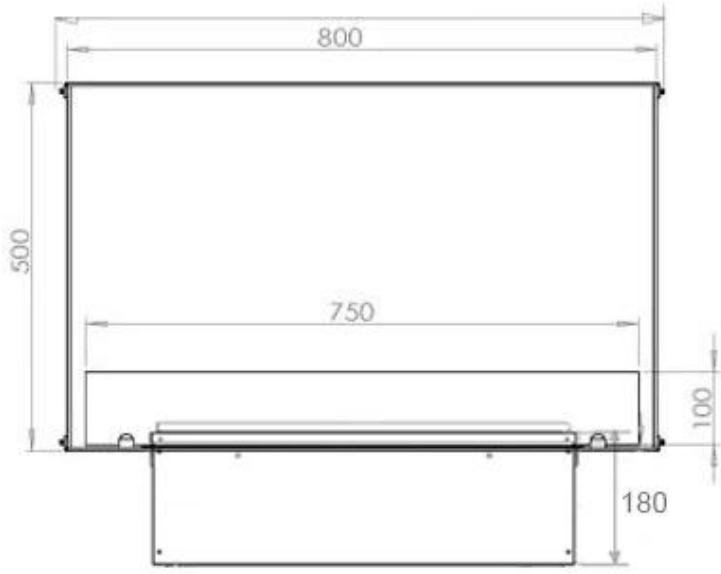

#### Appearance

Interior	Black
Flame colours	1 colours
Materials	Steel
Colour	Black
Finish	Matte
Decoration	Wood (Additional)
Glas included	Yes
Glass Height	15 cm

#### Size

Length/Width	80 cm
Height	50 cm
Depth	40 cm
Weight	25 kg
Cable lenght	150 cm

CASSETTE 500 MANUAL

TOP

FRONT

SIDE

CASSETTE 500 AUTOMATIC