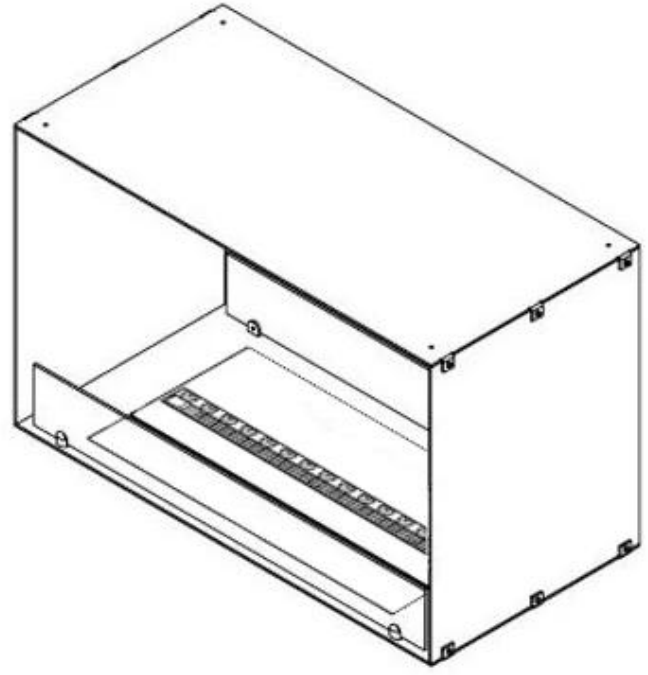

FOCO MYST TWO 800

HYB-30-104

TECHNICAL SPECIFICATIONS

Appearance

Colour	Black
Decoration	Wood (Additional)
Finish	Matte

Appearance

Flame colours	1 colours
---------------	-----------

Appearance

Glas included	Yes
---------------	-----

Appearance

Glass Height	15 cm
--------------	-------

Appearance

Interior	Black
Materials	Steel

Features

Adjustable	Yes
Burn time	10 hours
Burner type	Optimyst Cassette 500
Capacity	2 Litres
Control	Remote Control
Flue/chimney	Not required
Fuel	Water and Electricity
Heat output (max)	No heat kW
Remote control	Yes (included)
Requires electricity	Yes

Features

Thermostat	No
------------	----

Features

Usage	220 L/h
-------	---------

Features

Ventilation	210 cm ²
-------------	---------------------

Size

Cable lenght	150 cm
--------------	--------

Size

Depth	40 cm
Height	50 cm
Length/Width	80 cm
Weight	25 kg

Type

Brand	Foco
Producttype	See-through Built-in Opti-myst Fireplace
Use	Indoor
Warranty	2 years

CASSETTE 500 MANUAL

TOP

FRONT

SIDE