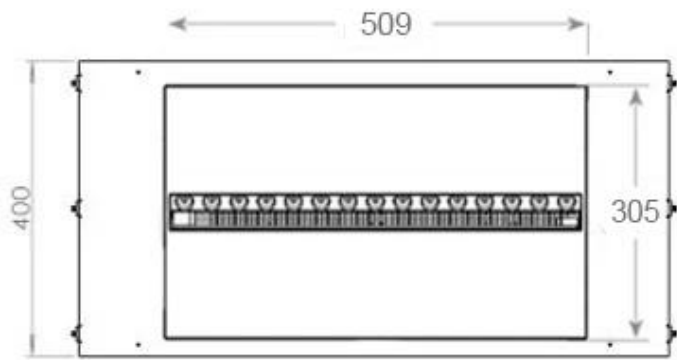

Size

Depth	40 cm
Height	50 cm
Length/Width	80 cm
Weight	25 kg

Type

Brand	Foco
Producttype	See-through Built-in Opti-myst Fireplace
Use	Indoor
Warranty	2 years

CASSETTE 500 MANUAL

TOP

FRONT

SIDE