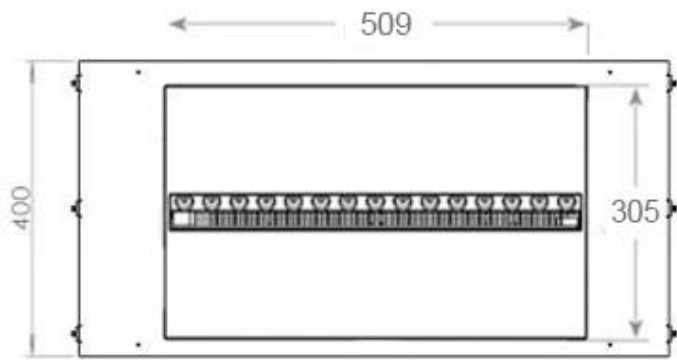

#### Appearance

Interior	Black
Flame colours	1 colours
Materials	Steel
Colour	Black
Finish	Matte
Decoration	Wood (Additional)
Glas included	Yes
Glass Height	15 cm

#### Size

Length/Width	80 cm
Height	50 cm
Depth	40 cm
Weight	25 kg
Cable lenght	150 cm

CASSETTE 500 MANUAL

TOP

FRONT

SIDE

CASSETTE 500 AUTOMATIC