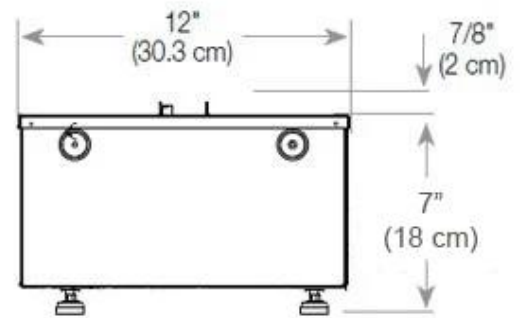

Size

Depth	40 cm
Height	50 cm
Length/Width	80 cm
Weight	25 kg

Type

Brand	Foco
Producttype	See-through Built-in Opti-myst Fireplace
Use	Indoor
Warranty	2 years

CASSETTE 500 MANUAL

TOP

FRONT

SIDE