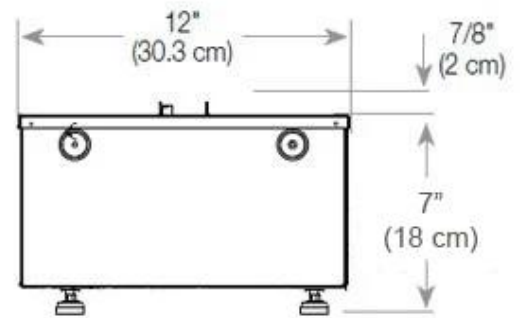

Size

Depth	40 cm
Height	50 cm
Length/Width	100 cm
Weight	30 kg

Type

Brand	Foco
-------	------

Type

Flame view	Front
------------	-------

Type

Producttype	1-sided Built-in Opti-myst Fireplace
Use	Indoor
Warranty	2 years

CASSETTE 500 AUTOMATIC

CASSETTE 500 MANUAL

TOP

FRONT

SIDE