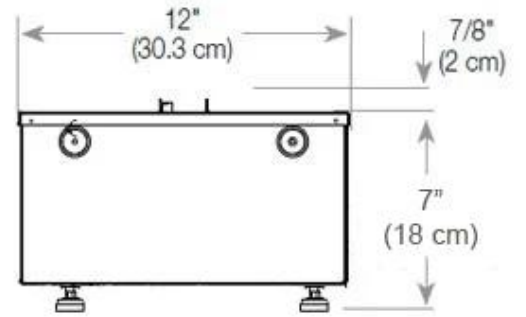

Size

Depth	40 cm
Height	50 cm
Length/Width	80 cm
Weight	25 kg

Type

Brand	Foco
-------	------

Type

Flame view	Front
------------	-------

Type

Producttype	1-sided Built-in Opti-myst Fireplace
Use	Indoor
Warranty	2 years

CASSETTE 500 AUTOMATIC

TOP

FRONT

SIDE

CASSETTE 500 MANUAL

TOP

FRONT

SIDE