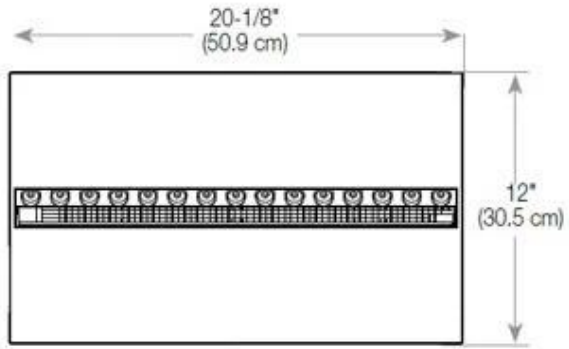

Size

Depth	40 cm
Height	50 cm
Length/Width	80 cm
Weight	25 kg

Type

Brand	Foco
-------	------

Type

Flame view	Front
------------	-------

Type

Producttype	1-sided Built-in Opti-myst Fireplace
Use	Indoor
Warranty	2 years

CASSETTE 500 AUTOMATIC

TOP

FRONT

SIDE

CASSETTE 500 MANUAL

TOP

FRONT

SIDE