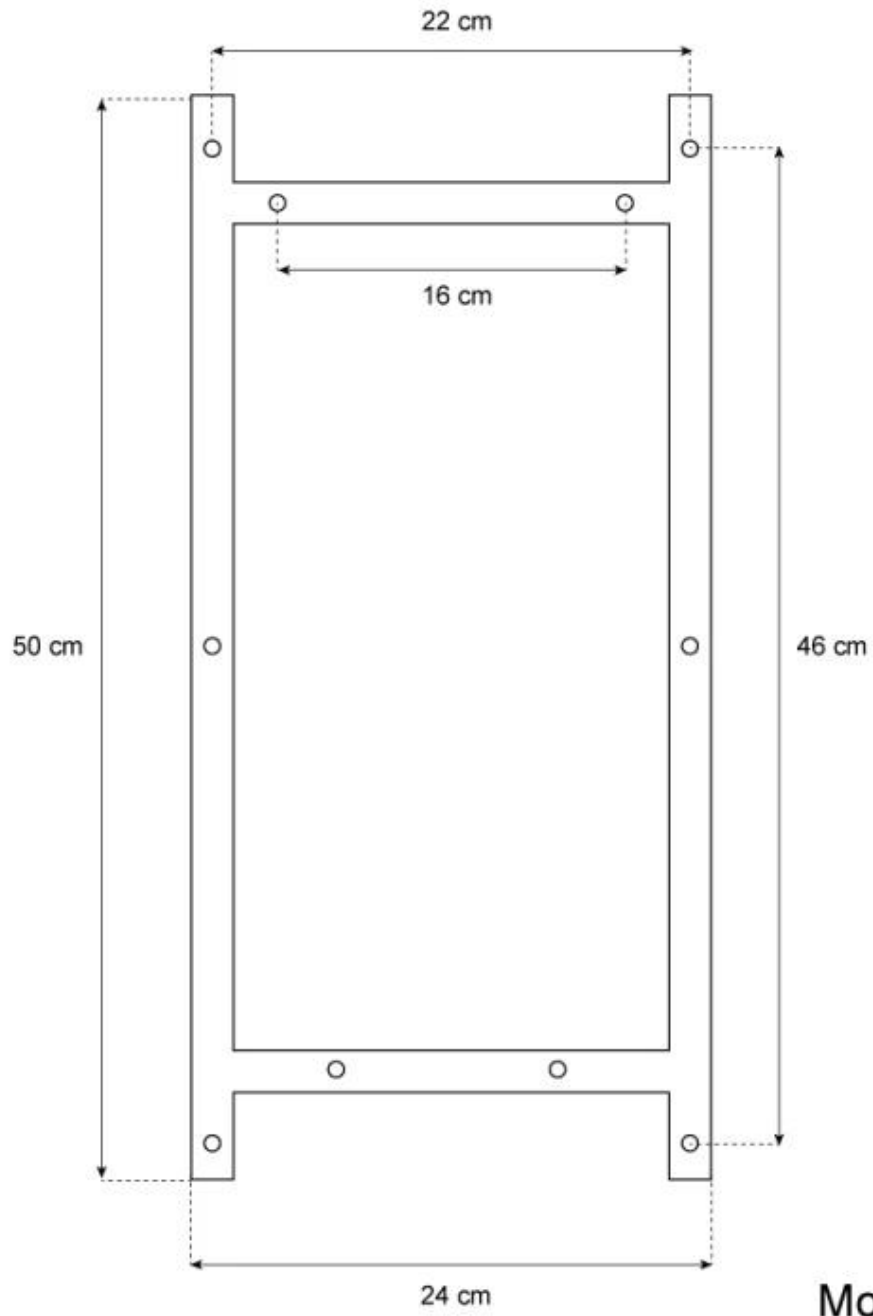

OREGON - WALL-MOUNTED BIOETHANOL STOVE

BIO-10-060

Oregon is a traditional, wood stove-like bio fireplace that is easily mounted on the wall without the need for a chimney. This timeless and stylish bio fireplace mimics the classic wood stove design, allowing you to view the flames from three sides. The flames are protected by glass and a fireplace frame, ensuring high fuel efficiency and shielding from drafts and gusts. The Oregon bio fireplace emits no smoke or soot and requires minimal maintenance. With a burn time of up to 4.5 hours per fill and a heat output of 1.9 kW, this fireplace is ideal for both wall-mounted and free-standing use.

TECHNICAL SPECIFICATIONS

Appearance

Colour	Black
Glas included	Yes
Materials	Steel

Burner

Adjustable	Yes
Burn time	4.5 hours
Burner type	1 Litre Premium
Capacity	1 Litres
Control	Manual
Flame length	13 cm
Flue/chimney	Not required
Fuel	Bioethanol
Heat output (max)	1,9 kW
Minimum room size	40 m ³
Recommended air change rate	1
Remote control	No
Requires electricity	No
Usage	0.2 L/h

Size

Depth	28,6 cm
Height	63 cm
Length/Width	48 cm
Weight	25 kg

Type

Brand	ScandiFlames
Producttype	Wall-mounted Bioethanol Fireplace
Use	Indoor
Warranty	2 years

Mountin Bracket
BIO-10-060