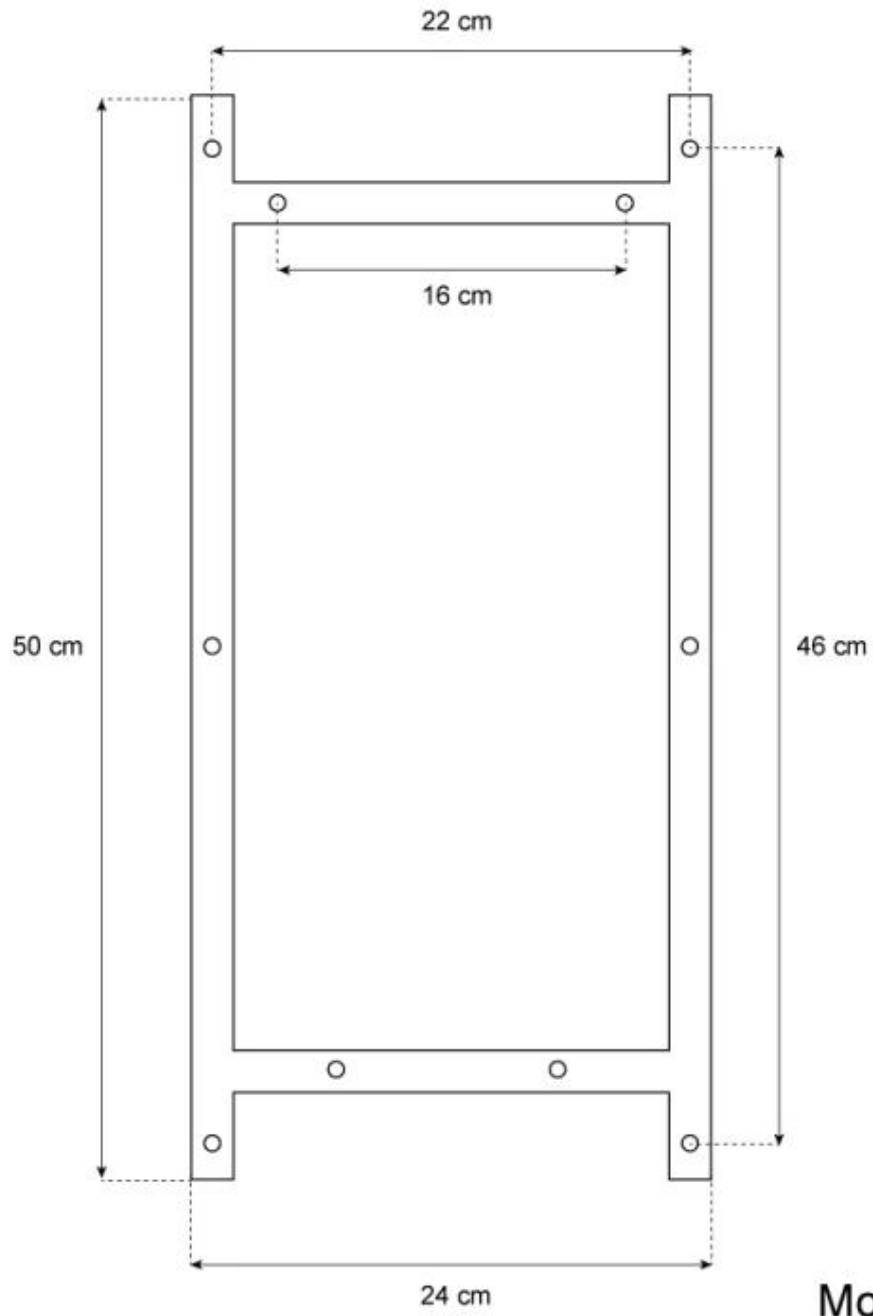

OREGON - WALL-MOUNTED BIOETHANOL STOVE

BIO-10-060

Oregon is a traditional, wood stove-like bio fireplace that is easily mounted on the wall without the need for a chimney. This timeless and stylish bio fireplace mimics the classic wood stove design, allowing you to view the flames from three sides. The flames are protected by glass and a fireplace frame, ensuring high fuel efficiency and shielding from drafts and gusts. The Oregon bio fireplace emits no smoke or soot and requires minimal maintenance. With a burn time of up to 4.5 hours per fill and a heat output of 1.9 kW, this fireplace is ideal for both wall-mounted and free-standing use.

TECHNICAL SPECIFICATIONS

Burner

Adjustable flame	Yes
Heat output (max)	1,9 kW
Control	Manual
Capacity	1 Litres
Flue/chimney	Not Required
Remote control	No
Recommended air change rate	1
Burner type	1 Litre Premium
Flame length	13 cm
Minimum room size	40 m ³
Requires electricity	No
Burn time	4.5 hours
Fuel	Bioethanol
Usage	0.2 L/h

Appearance

Materials	Steel
Colour	Black
Glas included	Yes

Type

Producttype	Wall-mounted Bioethanol Fireplace
Brand	ScandiFlames
Use	Indoor
Warranty	2 years

Size

Length/Width	48 cm
Height	63 cm
Depth	28,6 cm
Weight	25 kg