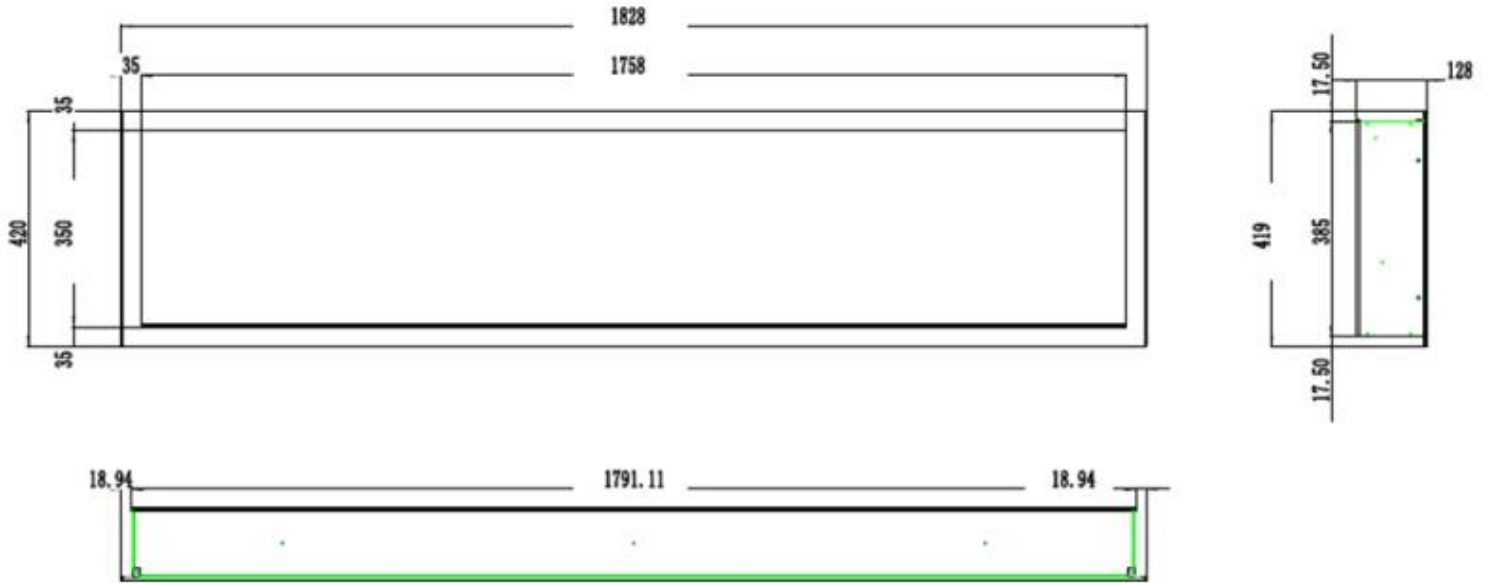

Appearance

Interior	Black
Materials	Glass
Materials	Steel
Colour	Black
Finish	Matte
Decoration	White Stones
Decoration	Crystals
Decoration	Wooden Logs
Glass included	Yes
Glass Height	35 cm
Glass Length	120 cm
Glass Length	107.3 cm
Glass Length	84.5 cm
Glass Length	175.8 cm
Glass Length	158 cm
Glass Length	145.4 cm

Type

Producttype	1-sided Built-in Electric Fireplace
Producttype	Wall-mounted Electric Fireplace
Flame view	Front
Certification	CE

Use	Indoor
Warranty	2 years

Size and weight

	12.8 cm
Length/Width	152,4 cm
Length/Width	127 cm
Length/Width	114,3 cm
Length/Width	91,5 cm
Length/Width	182,8 cm
Length/Width	165 cm
Height	42 cm
Depth	12,8 cm
Weight	42 kg
Weight	38 kg
Weight	32 kg
Weight	26 kg
Weight	22 kg
Weight	18 kg

PREMIER SLIM - 152.4 CM

PREMIER SLIM - 165 CM

PREMIER SLIM - 114.3 CM

PREMIER SLIM - 91.5 CM

PREMIER SLIM - 127 CM

PREMIER SLIM - 182.8 CM