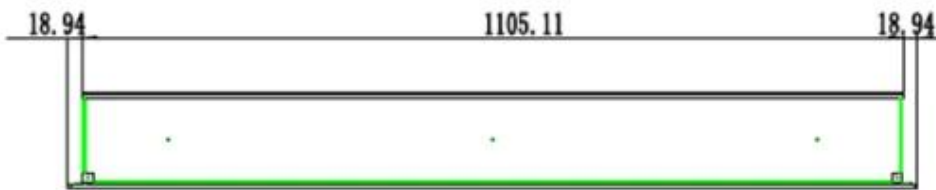

Appearance

Interior	Black
Materials	Glass
Materials	Steel
Colour	Black
Finish	Matte
Decoration	White Stones
Decoration	Crystals
Decoration	Wooden Logs
Glass included	Yes
Glass Height	35 cm
Glass Length	120 cm
Glass Length	107.3 cm
Glass Length	84.5 cm
Glass Length	175.8 cm
Glass Length	158 cm
Glass Length	145.4 cm

Type

Producttype	1-sided Built-in Electric Fireplace
Producttype	Wall-mounted Electric Fireplace
Flame view	Front
Certification	CE

Use	Indoor
Warranty	2 years

Size and weight

	12.8 cm
Length/Width	152,4 cm
Length/Width	127 cm
Length/Width	114,3 cm
Length/Width	91,5 cm
Length/Width	182,8 cm
Length/Width	165 cm
Height	42 cm
Depth	12,8 cm
Weight	42 kg
Weight	38 kg
Weight	32 kg
Weight	26 kg
Weight	22 kg
Weight	18 kg

PREMIER SLIM - 152.4 CM

PREMIER SLIM - 165 CM

PREMIER SLIM - 114.3 CM

PREMIER SLIM - 91.5 CM

PREMIER SLIM - 127 CM

PREMIER SLIM - 182.8 CM