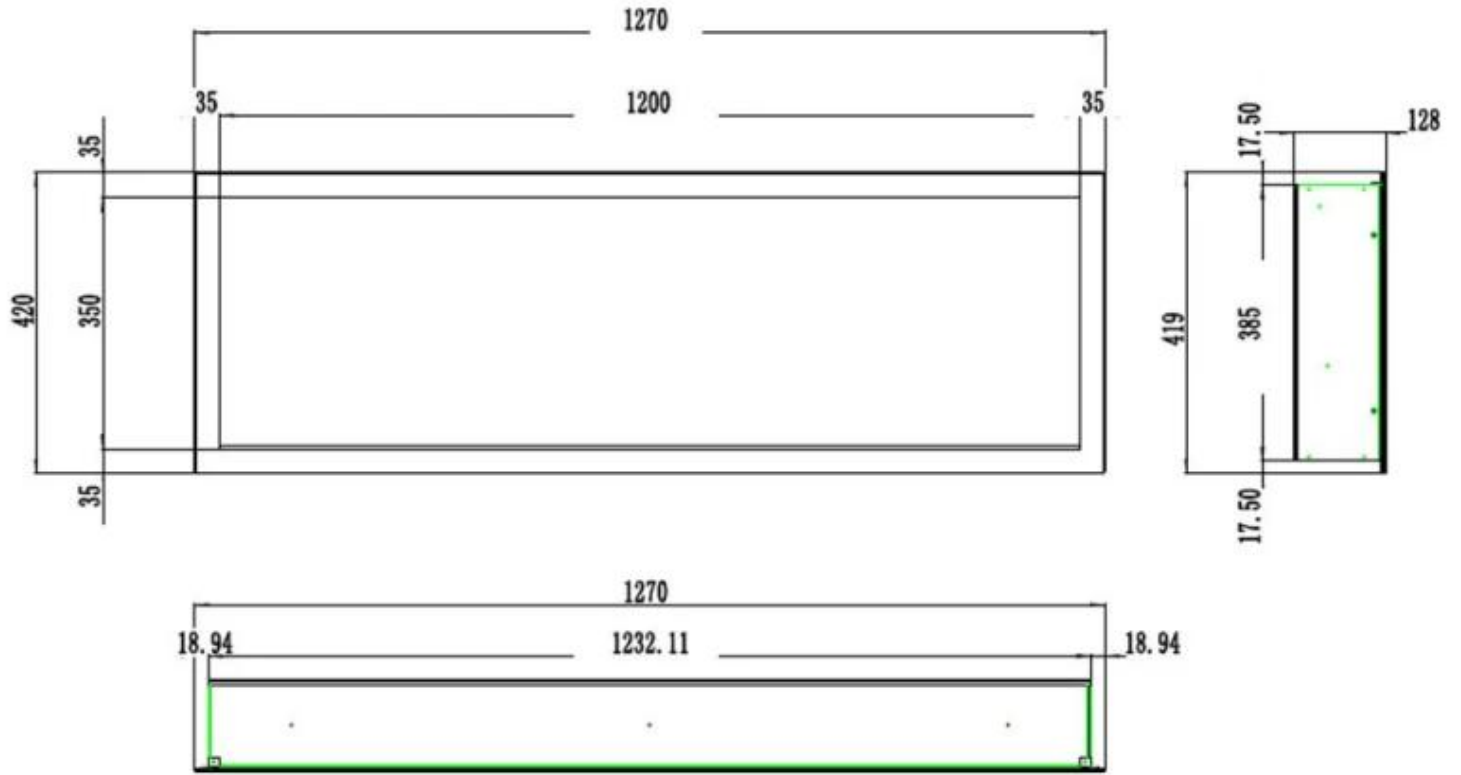

Appearance

Interior	Black
Materials	Glass
Materials	Steel
Colour	Black
Finish	Matte
Decoration	White Stones
Decoration	Crystals
Decoration	Wooden Logs
Glass included	Yes
Glass Height	35 cm
Glass Length	120 cm
Glass Length	107.3 cm
Glass Length	84.5 cm
Glass Length	175.8 cm
Glass Length	158 cm
Glass Length	145.4 cm

Type

Producttype	1-sided Built-in Electric Fireplace
Producttype	Wall-mounted Electric Fireplace
Flame view	Front
Certification	CE

Use	Indoor
Warranty	2 years

Size and weight

	12.8 cm
Length/Width	152,4 cm
Length/Width	127 cm
Length/Width	114,3 cm
Length/Width	91,5 cm
Length/Width	182,8 cm
Length/Width	165 cm
Height	42 cm
Depth	12,8 cm
Weight	42 kg
Weight	38 kg
Weight	32 kg
Weight	26 kg
Weight	22 kg
Weight	18 kg

PREMIER SLIM - 152.4 CM

PREMIER SLIM - 165 CM

PREMIER SLIM - 114.3 CM

PREMIER SLIM - 91.5 CM

PREMIER SLIM - 127 CM

PREMIER SLIM - 182.8 CM