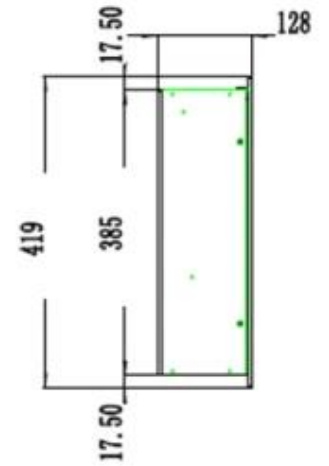

Appearance

Interior	Black
Materials	Glass
Materials	Steel
Colour	Black
Finish	Matte
Decoration	White Stones
Decoration	Crystals
Decoration	Wooden Logs
Glass included	Yes
Glass Height	35 cm
Glass Length	120 cm
Glass Length	107.3 cm
Glass Length	84.5 cm
Glass Length	175.8 cm
Glass Length	158 cm
Glass Length	145.4 cm

Type

Producttype	1-sided Built-in Electric Fireplace
Producttype	Wall-mounted Electric Fireplace
Flame view	Front
Certification	CE

Use	Indoor
Warranty	2 years

Size and weight

	12.8 cm
Length/Width	152,4 cm
Length/Width	127 cm
Length/Width	114,3 cm
Length/Width	91,5 cm
Length/Width	182,8 cm
Length/Width	165 cm
Height	42 cm
Depth	12,8 cm
Weight	42 kg
Weight	38 kg
Weight	32 kg
Weight	26 kg
Weight	22 kg
Weight	18 kg

PREMIER SLIM - 152.4 CM

PREMIER SLIM - 165 CM

PREMIER SLIM - 114.3 CM

PREMIER SLIM - 91.5 CM

PREMIER SLIM - 127 CM

PREMIER SLIM - 182.8 CM