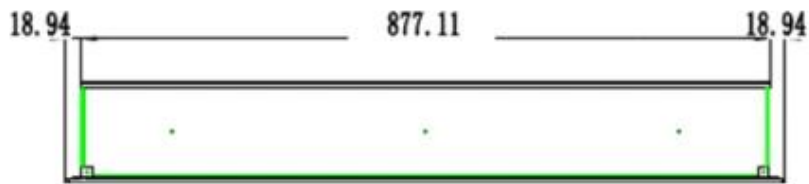

Appearance

Interior	Black
Materials	Glass
Materials	Steel
Colour	Black
Finish	Matte
Decoration	White Stones
Decoration	Crystals
Decoration	Wooden Logs
Glass included	Yes
Glass Height	35 cm
Glass Length	120 cm
Glass Length	107.3 cm
Glass Length	84.5 cm
Glass Length	175.8 cm
Glass Length	158 cm
Glass Length	145.4 cm

Type

Producttype	1-sided Built-in Electric Fireplace
Producttype	Wall-mounted Electric Fireplace
Flame view	Front
Certification	CE

Use	Indoor
Warranty	2 years

Size and weight

	12.8 cm
Length/Width	152,4 cm
Length/Width	127 cm
Length/Width	114,3 cm
Length/Width	91,5 cm
Length/Width	182,8 cm
Length/Width	165 cm
Height	42 cm
Depth	12,8 cm
Weight	42 kg
Weight	38 kg
Weight	32 kg
Weight	26 kg
Weight	22 kg
Weight	18 kg

PREMIER SLIM - 152.4 CM

PREMIER SLIM - 165 CM

PREMIER SLIM - 114.3 CM

PREMIER SLIM - 91.5 CM

PREMIER SLIM - 127 CM

PREMIER SLIM - 182.8 CM