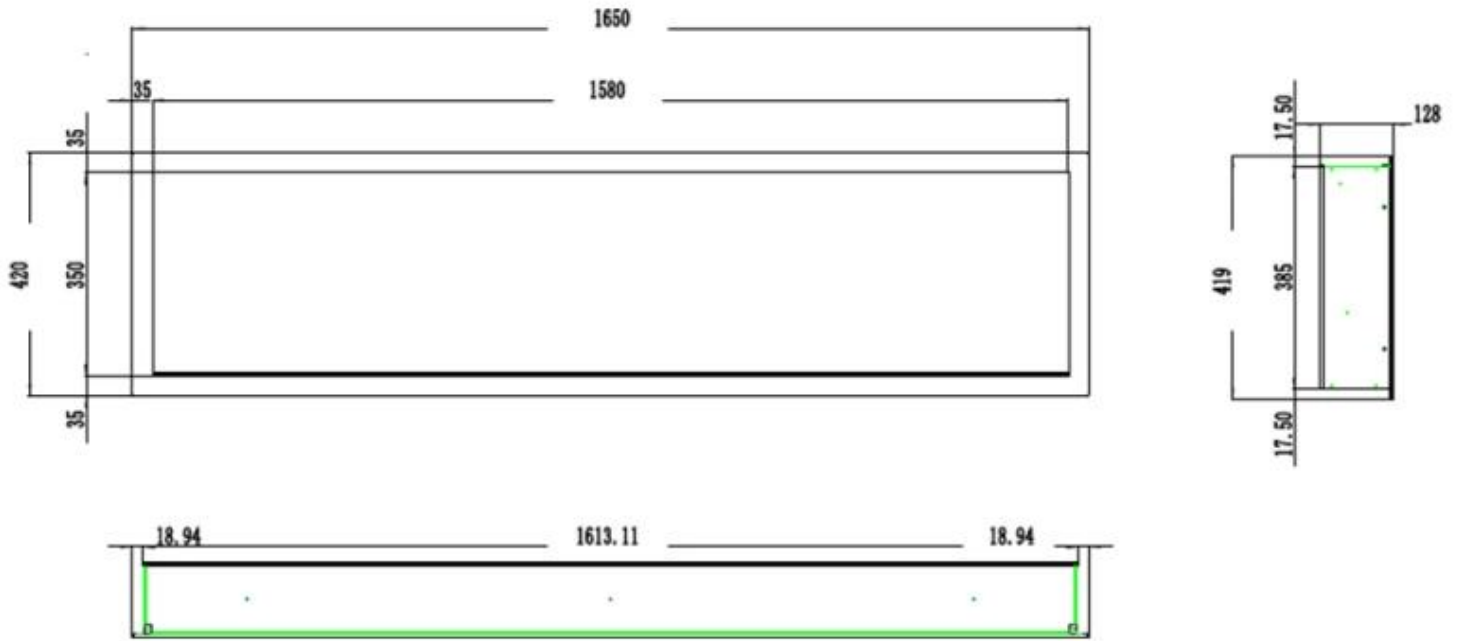

Appearance

Interior	Black
Materials	Glass
Materials	Steel
Colour	Black
Finish	Matte
Decoration	White Stones
Decoration	Crystals
Decoration	Wooden Logs
Glass included	Yes
Glass Height	35 cm
Glass Length	120 cm
Glass Length	107.3 cm
Glass Length	84.5 cm
Glass Length	175.8 cm
Glass Length	158 cm
Glass Length	145.4 cm

Type

Producttype	1-sided Built-in Electric Fireplace
Producttype	Wall-mounted Electric Fireplace
Flame view	Front
Certification	CE

Use	Indoor
Warranty	2 years

Size and weight

	12.8 cm
Length/Width	152,4 cm
Length/Width	127 cm
Length/Width	114,3 cm
Length/Width	91,5 cm
Length/Width	182,8 cm
Length/Width	165 cm
Height	42 cm
Depth	12,8 cm
Weight	42 kg
Weight	38 kg
Weight	32 kg
Weight	26 kg
Weight	22 kg
Weight	18 kg

PREMIER SLIM - 152.4 CM

PREMIER SLIM - 165 CM

PREMIER SLIM - 114.3 CM

PREMIER SLIM - 91.5 CM

PREMIER SLIM - 127 CM

PREMIER SLIM - 182.8 CM