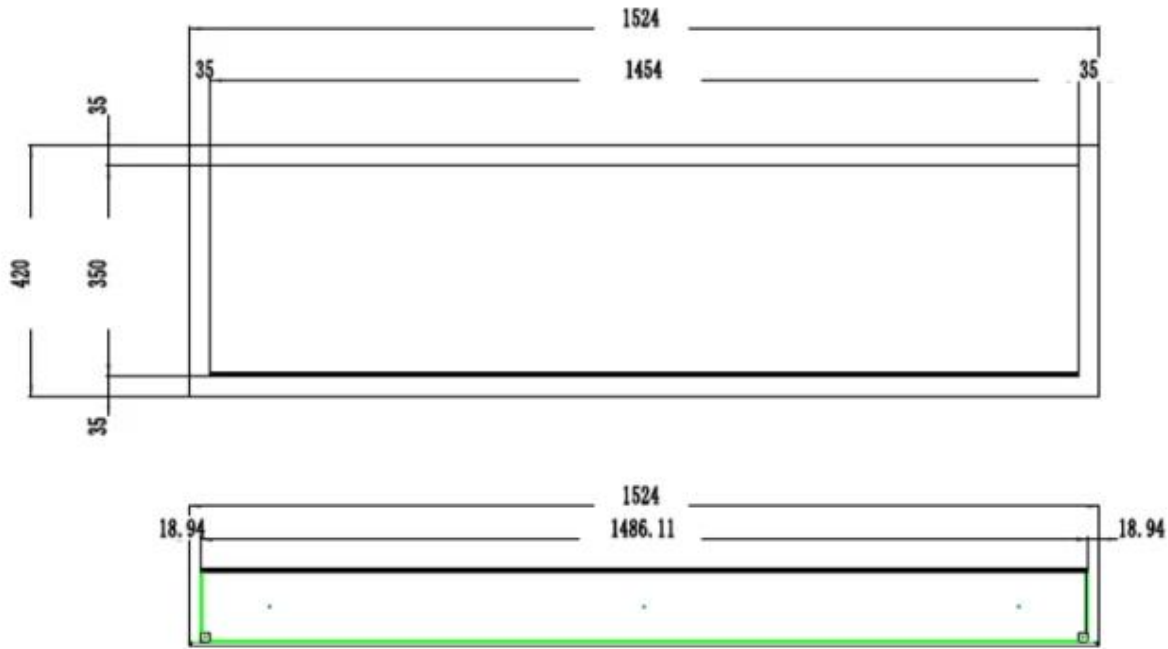

Appearance

Interior	Black
Materials	Glass
Materials	Steel
Colour	Black
Finish	Matte
Decoration	White Stones
Decoration	Crystals
Decoration	Wooden Logs
Glass included	Yes
Glass Height	35 cm
Glass Length	120 cm
Glass Length	107.3 cm
Glass Length	84.5 cm
Glass Length	175.8 cm
Glass Length	158 cm
Glass Length	145.4 cm

Type

Producttype	1-sided Built-in Electric Fireplace
Producttype	Wall-mounted Electric Fireplace
Flame view	Front
Certification	CE

Use	Indoor
Warranty	2 years

Size and weight

	12.8 cm
Length/Width	152,4 cm
Length/Width	127 cm
Length/Width	114,3 cm
Length/Width	91,5 cm
Length/Width	182,8 cm
Length/Width	165 cm
Height	42 cm
Depth	12,8 cm
Weight	42 kg
Weight	38 kg
Weight	32 kg
Weight	26 kg
Weight	22 kg
Weight	18 kg

PREMIER SLIM - 152.4 CM

PREMIER SLIM - 165 CM

PREMIER SLIM - 114.3 CM

PREMIER SLIM - 91.5 CM

PREMIER SLIM - 127 CM

PREMIER SLIM - 182.8 CM