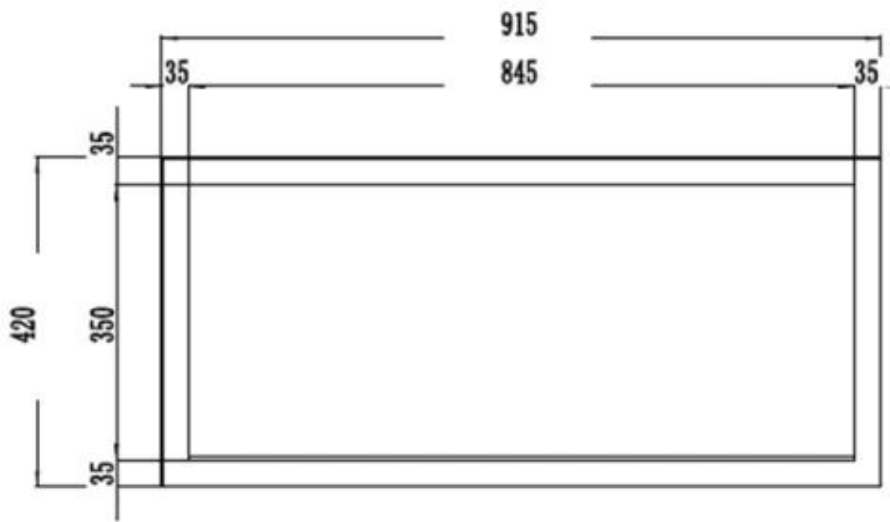

Appearance

Interior	Black
Materials	Glass
Materials	Steel
Colour	Black
Finish	Matte
Decoration	White Stones
Decoration	Crystals
Decoration	Wooden Logs
Glass included	Yes
Glass Height	35 cm
Glass Length	120 cm
Glass Length	107.3 cm
Glass Length	84.5 cm
Glass Length	175.8 cm
Glass Length	158 cm
Glass Length	145.4 cm

Type

Producttype	1-sided Built-in Electric Fireplace
Producttype	Wall-mounted Electric Fireplace
Flame view	Front
Certification	CE

Use	Indoor
Warranty	2 years

Size and weight

	12.8 cm
Length/Width	152,4 cm
Length/Width	127 cm
Length/Width	114,3 cm
Length/Width	91,5 cm
Length/Width	182,8 cm
Length/Width	165 cm
Height	42 cm
Depth	12,8 cm
Weight	42 kg
Weight	38 kg
Weight	32 kg
Weight	26 kg
Weight	22 kg
Weight	18 kg

PREMIER SLIM - 152.4 CM

PREMIER SLIM - 165 CM

PREMIER SLIM - 114.3 CM

PREMIER SLIM - 91.5 CM

PREMIER SLIM - 127 CM

PREMIER SLIM - 182.8 CM