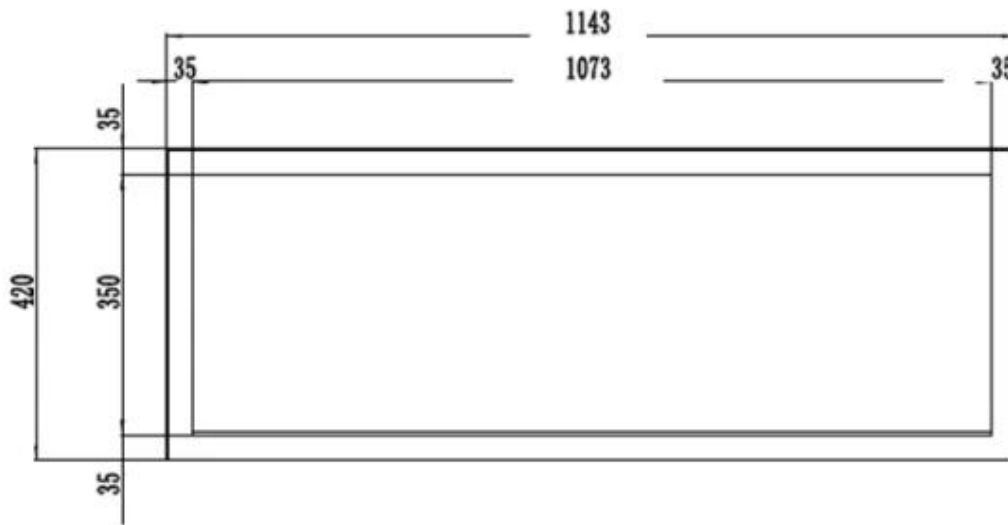

Appearance

Interior	Black
Materials	Glass
Materials	Steel
Colour	Black
Finish	Matte
Decoration	White Stones
Decoration	Crystals
Decoration	Wooden Logs
Glass included	Yes
Glass Height	35 cm
Glass Length	120 cm
Glass Length	107.3 cm
Glass Length	84.5 cm
Glass Length	175.8 cm
Glass Length	158 cm
Glass Length	145.4 cm

Type

Producttype	1-sided Built-in Electric Fireplace
Producttype	Wall-mounted Electric Fireplace
Flame view	Front
Certification	CE

Use	Indoor
Warranty	2 years

Size and weight

	12.8 cm
Length/Width	152,4 cm
Length/Width	127 cm
Length/Width	114,3 cm
Length/Width	91,5 cm
Length/Width	182,8 cm
Length/Width	165 cm
Height	42 cm
Depth	12,8 cm
Weight	42 kg
Weight	38 kg
Weight	32 kg
Weight	26 kg
Weight	22 kg
Weight	18 kg

PREMIER SLIM - 152.4 CM

PREMIER SLIM - 165 CM

PREMIER SLIM - 114.3 CM

PREMIER SLIM - 91.5 CM

PREMIER SLIM - 127 CM

PREMIER SLIM - 182.8 CM