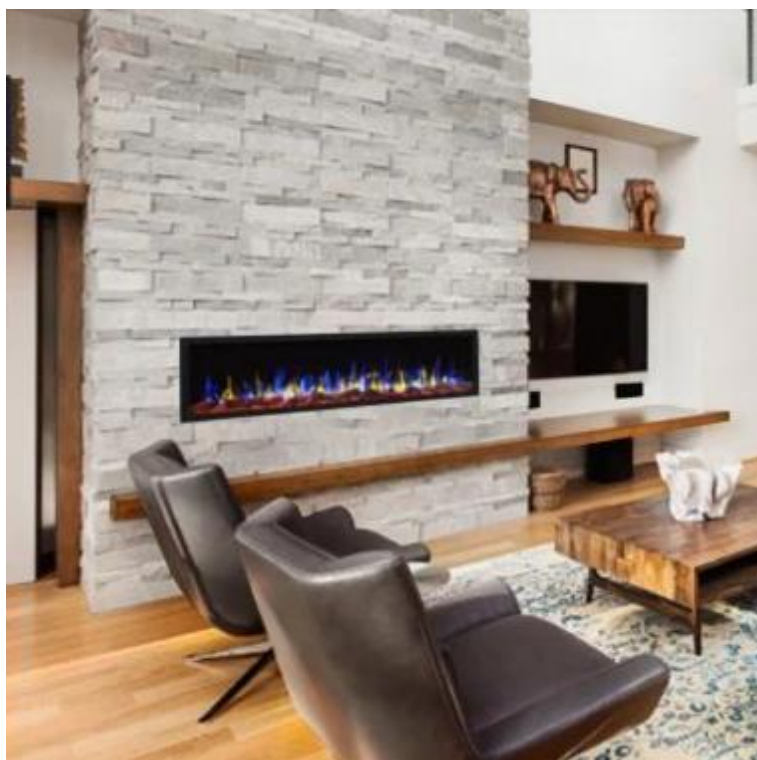

PREMIER SLIM ELECTRIC WALL FIREPLACE - BLACK

ELP-80-139S

Premier Slim is a long and narrow electric fireplace for installation on the wall or for built-in. It is available in several lengths.

TECHNICAL SPECIFICATIONS

Appearance

Interior	Black
Materials	Glass
Materials	Steel
Colour	Black
Finish	Matte
Decoration	White Stones
Decoration	Crystals
Decoration	Wooden Logs
Glass included	Yes
Glass Height	35 cm
Glass Length	120 cm
Glass Length	107.3 cm
Glass Length	84.5 cm
Glass Length	175.8 cm
Glass Length	158 cm
Glass Length	145.4 cm

Type

Producttype	1-sided Built-in Electric Fireplace
Producttype	Wall-mounted Electric Fireplace
Flame view	Front
Certification	CE

Use	Indoor
Warranty	2 years

Size and weight

	12.8 cm
Length/Width	152,4 cm
Length/Width	127 cm
Length/Width	114,3 cm
Length/Width	91,5 cm
Length/Width	182,8 cm
Length/Width	165 cm
Height	42 cm
Depth	12,8 cm
Weight	42 kg
Weight	38 kg
Weight	32 kg
Weight	26 kg
Weight	22 kg
Weight	18 kg