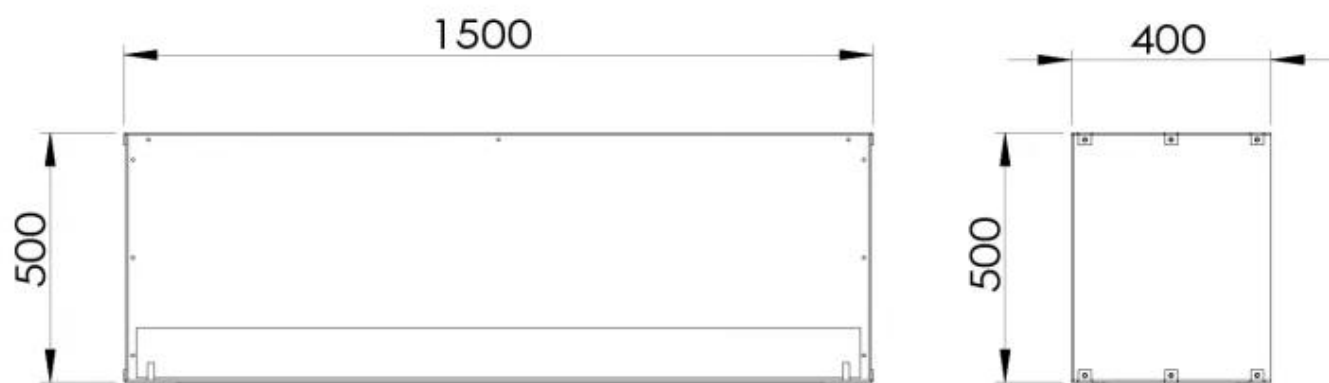

Size

Length/Width	150 cm
Height	50 cm
Depth	40 cm
Weight	60 kg

Appearance

Materials	Steel
Steel thickness	4 mm
Colour	Black
Glas included	Yes

Foco One 1500 - Automatic Burner

Foco One 1500 - Manual Burner

TECHNICAL DRAWING