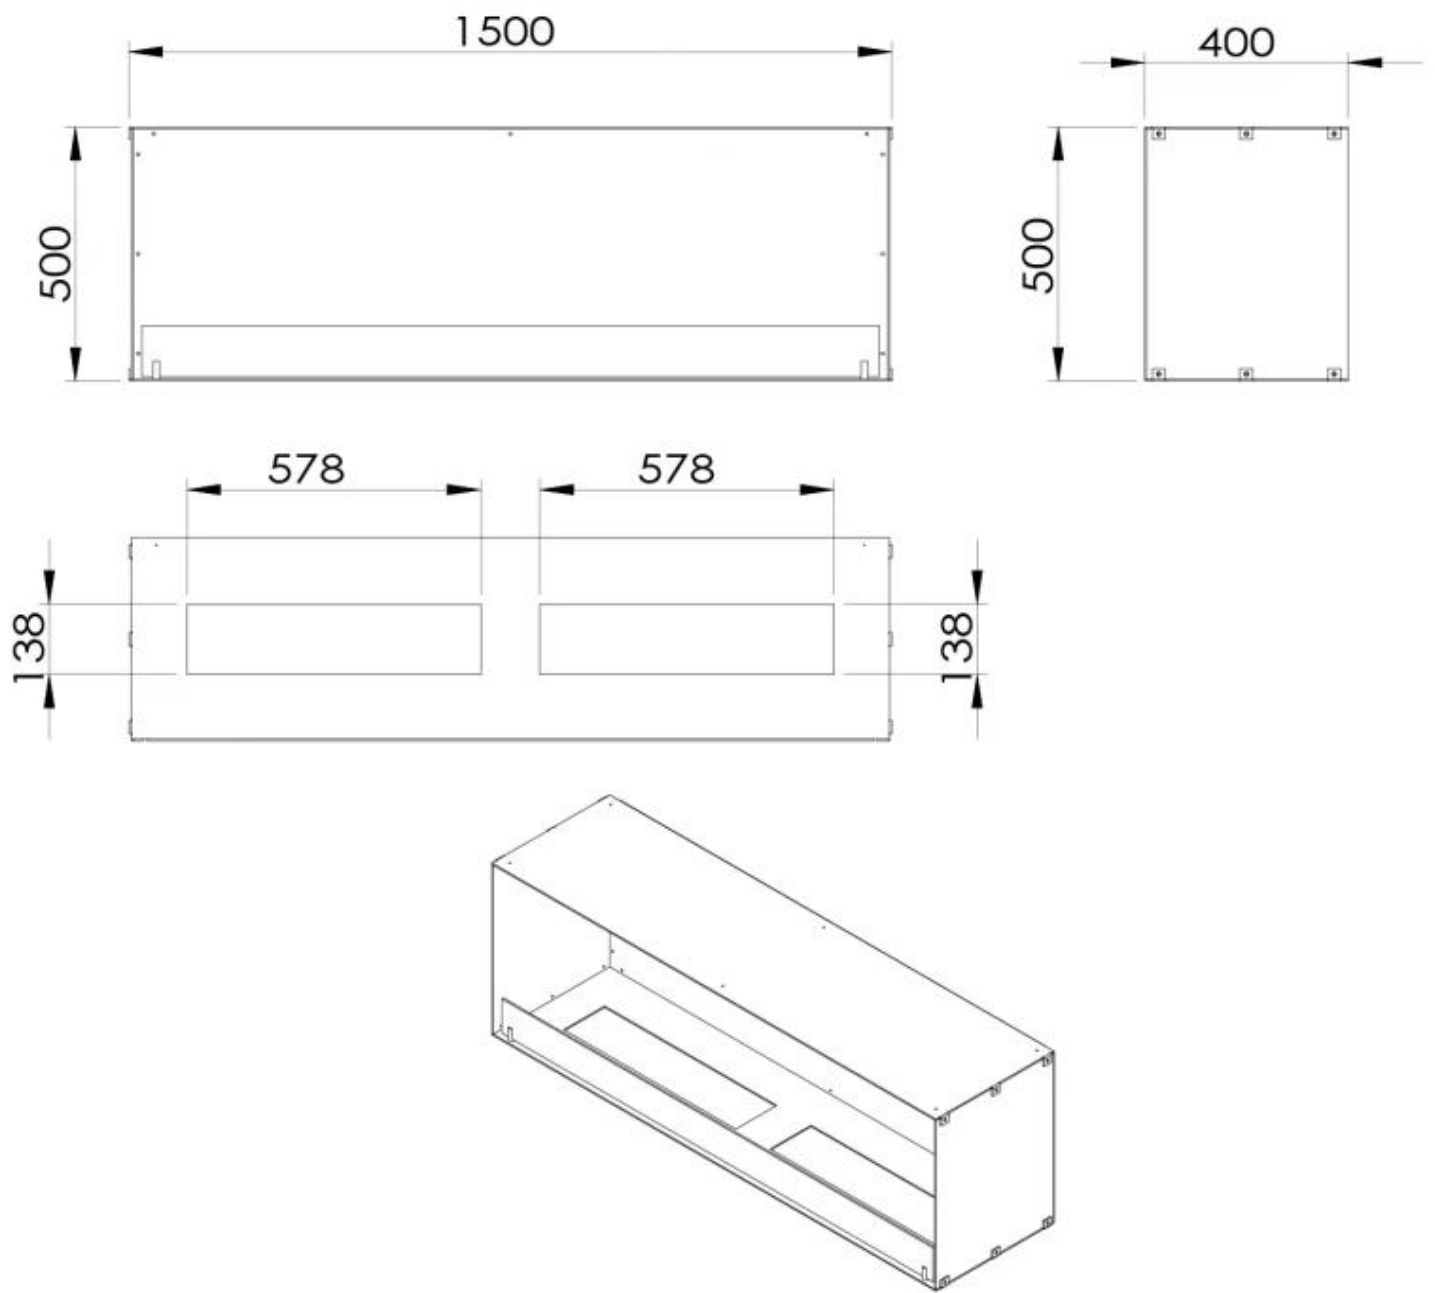

Size

Length/Width	150 cm
Height	50 cm
Depth	40 cm
Weight	60 kg

Appearance

Materials	Steel
Steel thickness	4 mm
Colour	Black
Glas included	Yes

Foco One 1500 - Automatic Burner

Foco One 1500 - Manual Burner

TECHNICAL DRAWING