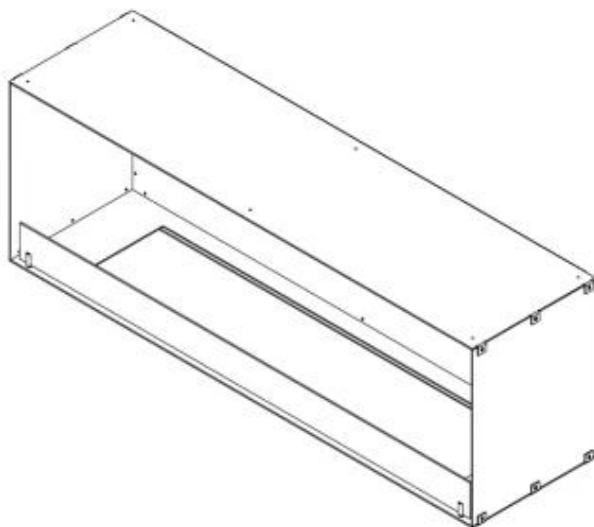

FOCO ONE 1500

BIO-30-148

Foco One 1500 is a 150 cm wide bioethanol fireplace, ideal for installation under a TV, offering a front view of the flames. This model is ideal for installation under a TV. As a standard, the Foco One 1500 comes with two manual burners but can be upgraded to various remote controlled burners. The fireplace is made of 4 mm thick black powder coated stainless steel and has a tempered glass panel at the front that protects the flames, ensuring a safe environment.

Size

Length/Width	150 cm
Height	50 cm
Depth	40 cm
Weight	60 kg

Appearance

Materials	Steel
Steel thickness	4 mm
Colour	Black
Glas included	Yes

Foco One 1500 - Automatic Burner

Foco One 1500 - Manual Burner

TECHNICAL DRAWING