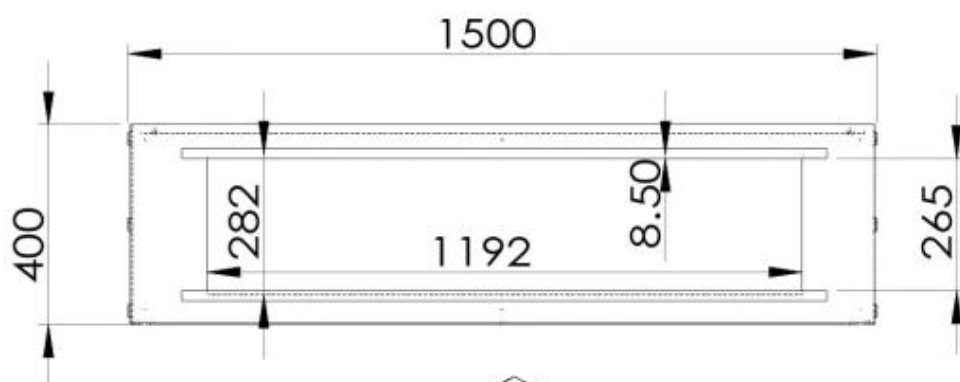

Size

Length/Width	150 cm
Height	50 cm
Depth	40 cm
Weight	60 kg

Appearance

Materials	Steel
Steel thickness	4 mm
Colour	Black
Glas included	Yes

Foco One 1500 - Automatic Burner

Foco One 1500 - Manual Burner

TECHNICAL DRAWING