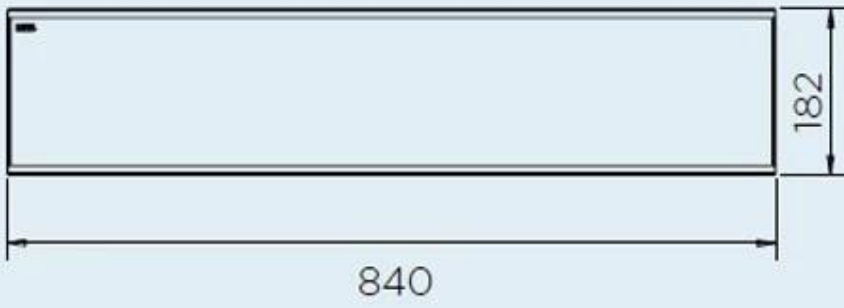

Distance

Distance below	240 cm
Distance below	180 cm
Distance Sides	45 cm
Distance Sides	30 cm
Distance Above	24,5 cm
Distance Above	21,5 cm

Type

	Bromic
Warranty	2 years

Size

Length/Width	127,5 cm
Length/Width	84 cm
Height	18,2 cm
Depth	21,5 cm

Appearance

Materials	Stainless Steel
Colour	Black
Glas included	No

2300W

3400W