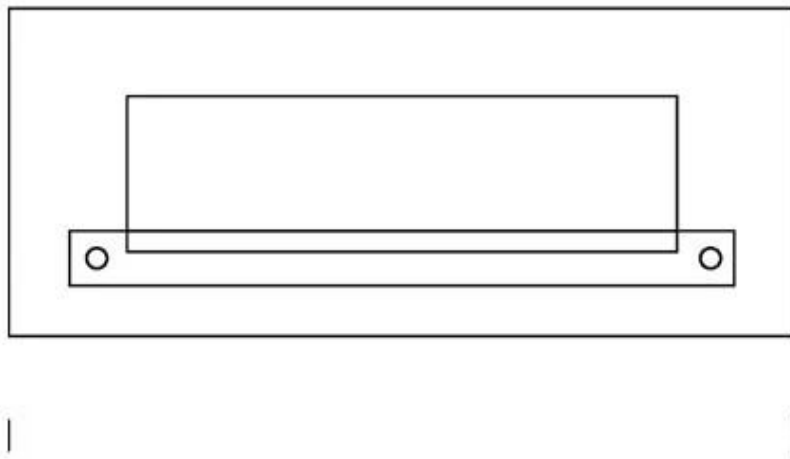

MONIMA DUO - WHITE

BIO-50-106

Nordlys Denmark Monima Duo is a sleek and stylish wall-mounted bioethanol fireplace in white, perfect for adding a modern touch to any room. Featuring a double burner with a 2-liter capacity, this fireplace can burn for up to 7 hours, providing a heat output of 4 kW. It is easy to install, requires no electricity or chimney, and includes safety features for secure operation. Made from powder-coated steel, stainless steel, and tempered glass, the Monima Duo is durable and easy to maintain.

Size

Height	42 cm
Length/Width	100 cm
Height	42 cm
Depth	13 cm
Weight	17 kg

100

13