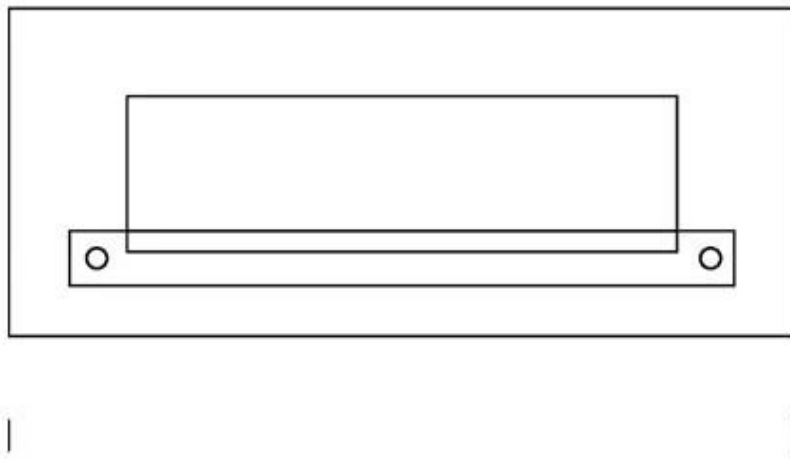

Size

Depth	13 cm
Height	42 cm
Length/Width	100 cm
Weight	17 kg

Type

Brand	Nordlys Denmark
-------	-----------------

Type

Flame view	Front
------------	-------

Type

Producttype	Wall-mounted Bioethanol Fireplace
Use	Indoor
Warranty	2 years