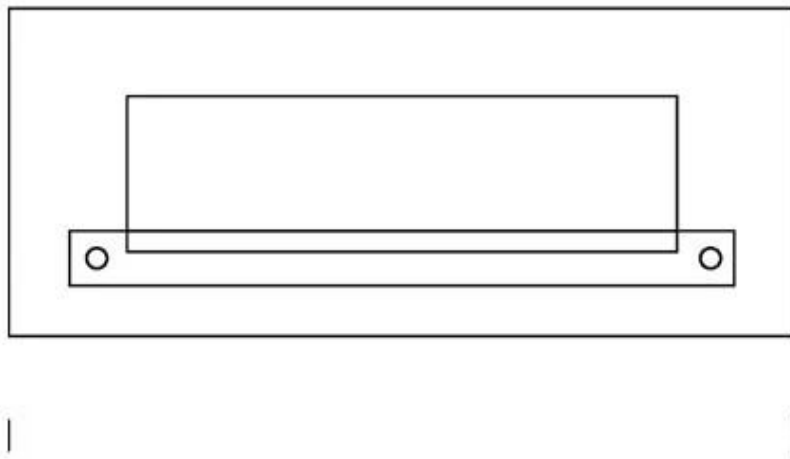

MONIMA DUO - BLACK

BIO-50-105

Nordlys Denmark Monima Duo in black is a sleek and stylish wall-mounted bioethanol fireplace, adding a modern touch to any decor. Featuring a manual double burner with a 2-liter capacity, this fireplace offers a burn time of up to 7 hours and a heat output of 4 kW. Made from powder-coated steel, stainless steel, and tempered glass, the Monima Duo ensures durability and safety. The installation is simple and requires no electricity or chimney, making it a practical and elegant heating solution.

Size

Length/Width	100 cm
Height	42 cm
Depth	13 cm
Weight	17 kg

100

42

13

42