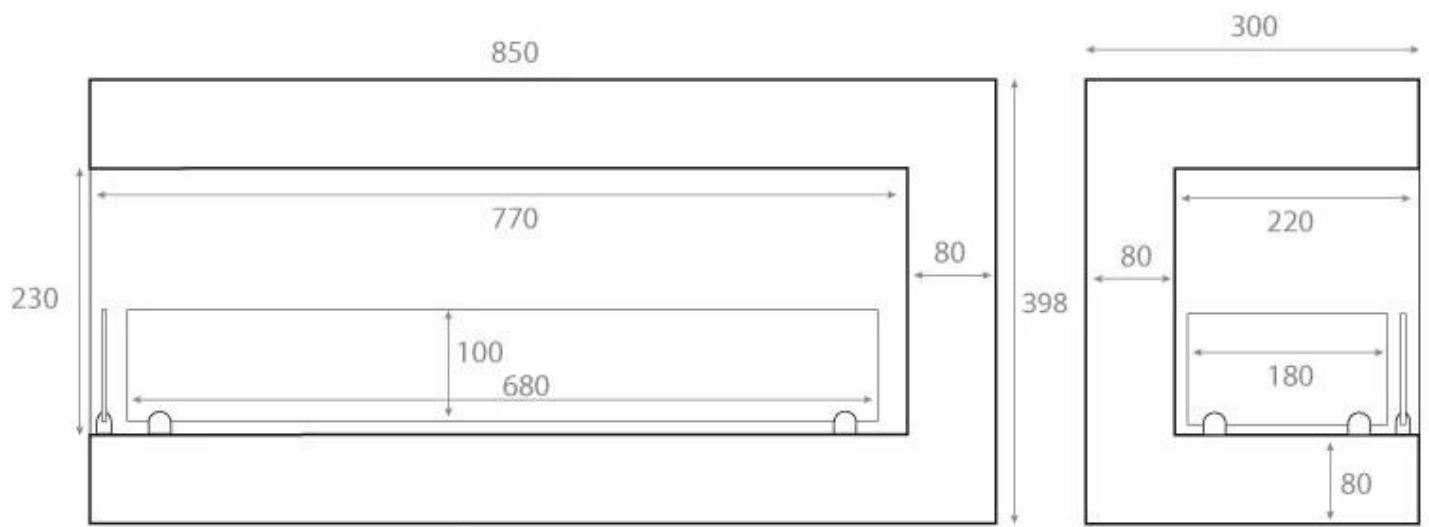

CORNER FIREPLACE 85 CM - LEFT

BIO-30-027L

This elegant left-facing bioethanol fireplace is made for installation in the corner of a wall, allowing you to enjoy the flames from two sides. Measuring 85 cm in width, the fireplace is made of black powder-coated steel and includes safety glass to protect against drafts. With a capacity of 3.75 litres of bioethanol, it provides a burn time of up to 7.5 hours. No flue or chimney is required as a bio fireplace does not produce any smoke, ash or soot.

TECHNICAL SPECIFICATIONS

Burner

Minimum room size	60 m ³
Requires electricity	No
Adjustable flame	Yes
Control	Manual
Capacity	3.75 Litres
Heat output (min.)	3 kW
Flue/chimney	Not Required
Remote control	No
Recommended air change rate	1
Burn time	7 hours
Flame length	55 cm
Fuel	Bioethanol
Usage	0.53 L/h

Appearance

Materials	Steel
Colour	Black
Glas included	Yes

Type

Producttype	Corner Built-in Bioethanol Fireplace
Brand	ScandiFlames
Flame view	Left side
Use	Indoor
Warranty	2 years

Size

Length/Width	85 cm
Height	39,8 cm
Depth	30 cm
Weight	22 kg

Front

Right

Back

Left