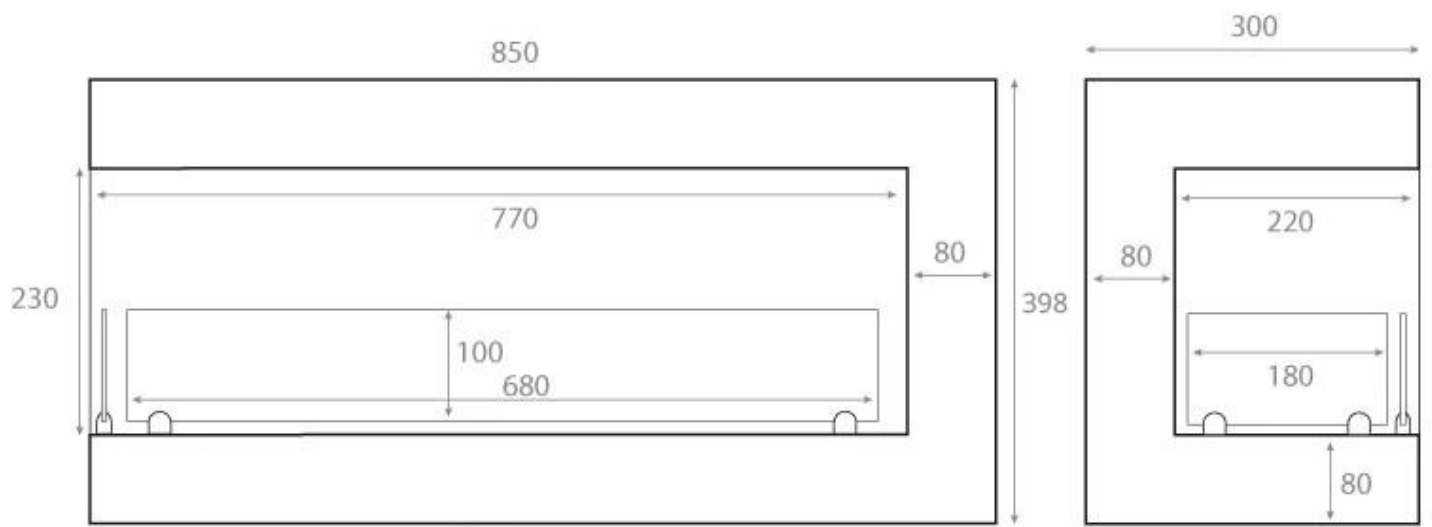

Front

Right