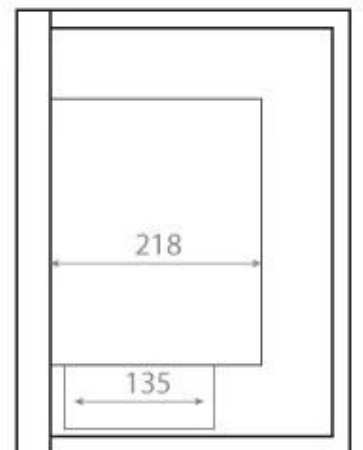

CORNER FIREPLACE 85 CM - LEFT

BIO-30-027L

Left-handed corner bio fireplace for installation in the corner of a wall. The fireplace has a total width of 85 cm and a firebox of 70 cm, which gives a burning time of up to 7.5 hours on a full filling of bioethanol.

Burner

Heat output (min.)	3 kW
--------------------	------

Burner

Minimum room size	60 m ³
Recommended air change rate	1
Remote control	No
Requires electricity	No
Usage	0.53 L/h

Size

Depth	30 cm
Height	39,8 cm
Length/Width	85 cm
Weight	22 kg

Back

Left