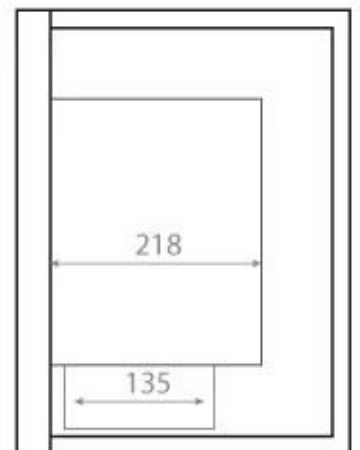

CORNER FIREPLACE 85 CM - LEFT

BIO-30-027L

This elegant left-facing bioethanol fireplace is made for installation in the corner of a wall, allowing you to enjoy the flames from two sides. Measuring 85 cm in width, the fireplace is made of black powder-coated steel and includes safety glass to protect against drafts. With a capacity of 3.75 litres of bioethanol, it provides a burn time of up to 7.5 hours. No flue or chimney is required as a bio fireplace does not produce any smoke, ash or soot.

Appearance

Materials	Steel
Colour	Black
Glas included	Yes

Type

Producttype	Corner Built-in Bioethanol Fireplace
Brand	ScandiFlames
Flame view	Left side
Use	Indoor
Warranty	2 years

Size

Length/Width	85 cm
Height	39,8 cm
Depth	30 cm
Weight	22 kg

Front

Right

Back

Left