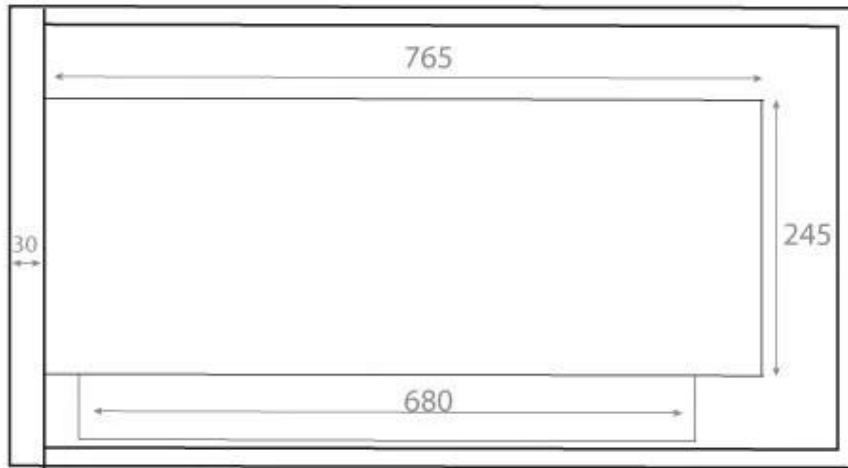

RIGHT-FACING CORNER FIREPLACE - 85 CM

BIO-30-027R

Stylish right-sided bioethanol fireplace designed for installation in the corner of a wall. This fireplace allows you to enjoy flames from two sides and is made of black powder-coated steel. On a full fill of 3.75 liters of bioethanol, the fireplace can burn for up to 7 hours. It comes with two safety glasses to protect the flames from wind and drafts, ensuring a stable fire. No electricity is required, and the flame can easily be manually adjusted.

TECHNICAL SPECIFICATIONS

Burner

Heat output (max)	3 kW
Flue/chimney	Not Required
Remote control	No
Recommended air change rate	1
Burn time	7 hours
Flame length	55 cm
Minimum room size	65 m ³
Requires electricity	No
Adjustable flame	Yes
Control	Manual
Capacity	3.75 Litres
Fuel	Bioethanol
Usage	0.53 L/h

Type

Producttype	Corner Built-in Bioethanol Fireplace
Brand	ScandiFlames
Flame view	46
Use	Indoor
Warranty	2 years

Appearance

Materials	Steel
Colour	Black
Glas included	Yes

Size

Length/Width	85 cm
Height	39,8 cm
Depth	30 cm
Weight	22 kg

Front

Right

Back

Left