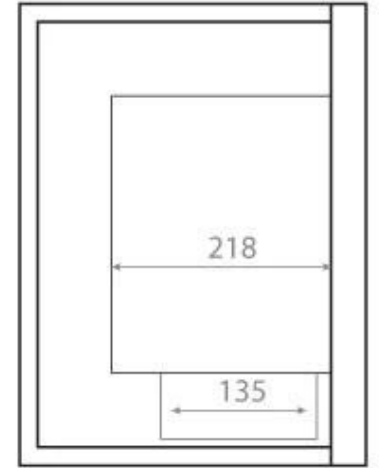

Type

Producttype	Corner Built-in Bioethanol Fireplace
Brand	ScandiFlames
Flame view	46
Use	Indoor
Warranty	2 years

Appearance

Materials	Steel
Colour	Black
Glas included	Yes

Size

Length/Width	85 cm
Height	39,8 cm
Depth	30 cm
Weight	22 kg

Front

Right

Back

Left