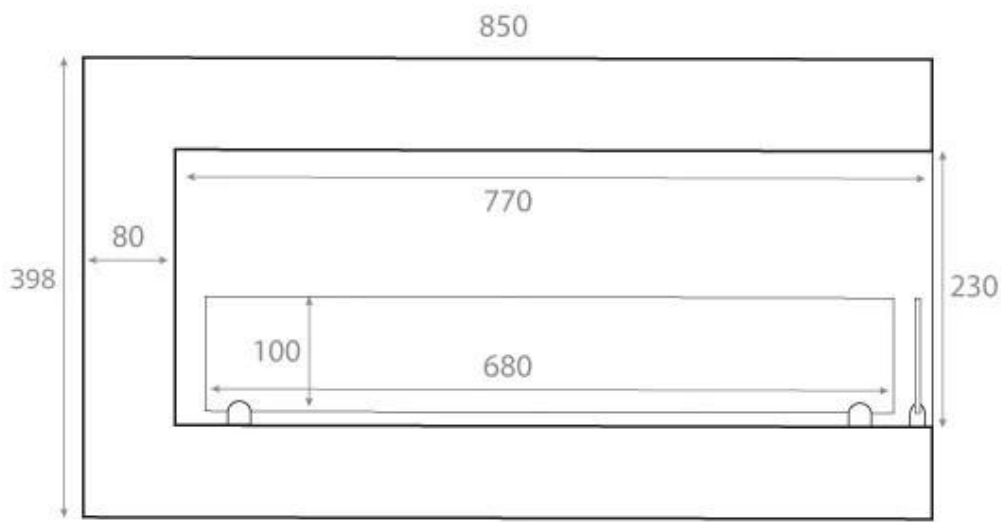

RIGHT-FACING CORNER FIREPLACE - 85 CM

BIO-30-027R

Stylish right-sided bioethanol fireplace designed for installation in the corner of a wall. This fireplace allows you to enjoy flames from two sides and is made of black powder-coated steel. On a full fill of 3.75 liters of bioethanol, the fireplace can burn for up to 7 hours. It comes with two safety glasses to protect the flames from wind and drafts, ensuring a stable fire. No electricity is required, and the flame can easily be manually adjusted.

TECHNICAL SPECIFICATIONS

Burner

Heat output (max)	3 kW
Flue/chimney	Not Required
Remote control	No
Recommended air change rate	1
Burn time	7 hours
Flame length	55 cm
Minimum room size	65 m ³
Requires electricity	No
Adjustable flame	Yes
Control	Manual
Capacity	3.75 Litres
Fuel	Bioethanol
Usage	0.53 L/h

Type

Producttype	Corner Built-in Bioethanol Fireplace
Brand	ScandiFlames
Flame view	46
Use	Indoor
Warranty	2 years

Appearance

Materials	Steel
Colour	Black
Glas included	Yes

Size

Length/Width	85 cm
Height	39,8 cm
Depth	30 cm
Weight	22 kg

Front

Right

Back

Left