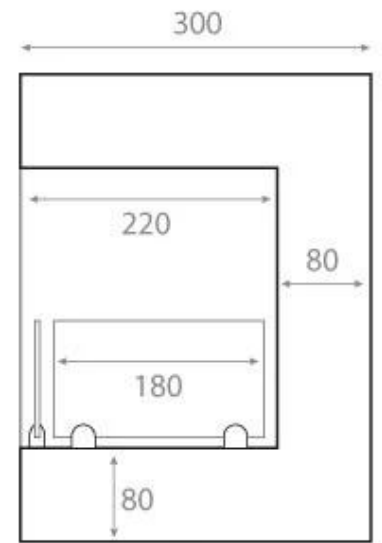

RIGHT-FACING CORNER FIREPLACE - 85 CM

BIO-30-027R

Stylish right-sided bioethanol fireplace designed for installation in the corner of a wall. This fireplace allows you to enjoy flames from two sides and is made of black powder-coated steel. On a full fill of 3.75 liters of bioethanol, the fireplace can burn for up to 7 hours. It comes with two safety glasses to protect the flames from wind and drafts, ensuring a stable fire. No electricity is required, and the flame can easily be manually adjusted.

TECHNICAL SPECIFICATIONS

Burner

Heat output (max)	3 kW
Flue/chimney	Not Required
Remote control	No
Recommended air change rate	1
Burn time	7 hours
Flame length	55 cm
Minimum room size	65 m ³
Requires electricity	No
Adjustable flame	Yes
Control	Manual
Capacity	3.75 Litres
Fuel	Bioethanol
Usage	0.53 L/h

Type

Producttype	Corner Built-in Bioethanol Fireplace
Brand	ScandiFlames
Flame view	46
Use	Indoor
Warranty	2 years

Appearance

Materials	Steel
Colour	Black
Glas included	Yes

Size

Length/Width	85 cm
Height	39,8 cm
Depth	30 cm
Weight	22 kg

Front

Right

Back

Left