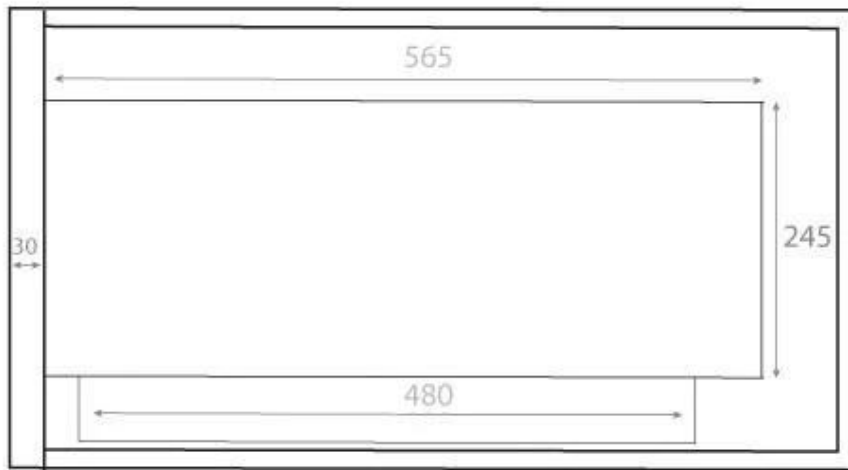

CORNER FIREPLACE 65 CM - RIGHT

BIO-30-026R

Right-facing, compact and affordable bio fireplace for installation in a wall. The fireplace has a width of 65 cm and the possibility to view the flames from two sides. The black powder-coated steel construction and safety glass protect the flames from draughts. The burner holds 3 litres of bioethanol that burns for up to 7.5 hours. The flame size can also be easily adjusted using the included operating tool.

Type

Producttype	Corner Built-in Bioethanol Fireplace
Brand	ScandiFlames
Flame view	46
Use	Indoor
Warranty	2 years

Appearance

Materials	Steel
Colour	Black
Glas included	Yes

Size

Length/Width	65 cm
Height	40,8 cm
Depth	30 cm
Weight	18 kg

Front

Right

Back

Left