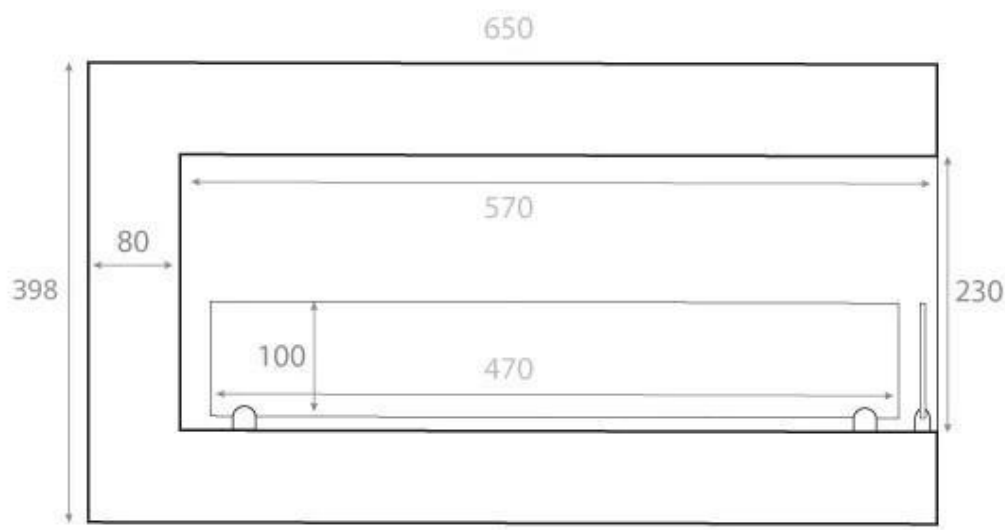

CORNER FIREPLACE 65 CM - RIGHT

BIO-30-026R

Right-facing, compact and affordable bio fireplace for installation in a wall. The fireplace has a width of 65 cm and the possibility to view the flames from two sides. The black powder-coated steel construction and safety glass protect the flames from draughts. The burner holds 3 litres of bioethanol that burns for up to 7.5 hours. The flame size can also be easily adjusted using the included operating tool.

TECHNICAL SPECIFICATIONS

Burner

Heat output (max)	2,8 kW
Flue/chimney	Not Required
Remote control	No
Recommended air change rate	1
Burner type	3 Litros Superior
Burn time	7.5 hours
Flame length	38 cm
Minimum room size	65 m ³
Requires electricity	No
Adjustable flame	Yes
Control	Manual
Fuel	Bioethanol
Usage	0.39 L/h

Type

Producttype	Corner Built-in Bioethanol Fireplace
Brand	ScandiFlames
Flame view	46
Use	Indoor
Warranty	2 years

Appearance

Materials	Steel
Colour	Black
Glas included	Yes

Size

Length/Width	65 cm
Height	40,8 cm
Depth	30 cm
Weight	18 kg

Front

Right

Back

Left