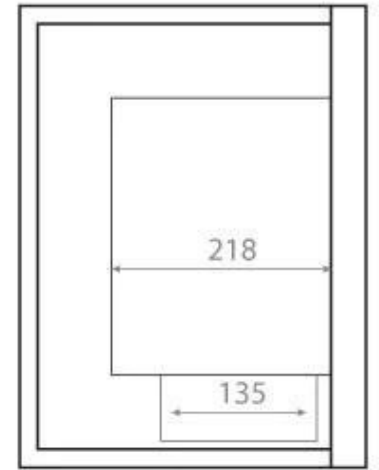

CORNER FIREPLACE 65 CM - RIGHT

BIO-30-026R

Right-facing, compact and affordable bio fireplace for installation in a wall. The fireplace has a width of 65 cm and the possibility to view the flames from two sides. The black powder-coated steel construction and safety glass protect the flames from draughts. The burner holds 3 litres of bioethanol that burns for up to 7.5 hours. The flame size can also be easily adjusted using the included operating tool.

Type

Producttype	Corner Built-in Bioethanol Fireplace
Brand	ScandiFlames
Flame view	46
Use	Indoor
Warranty	2 years

Appearance

Materials	Steel
Colour	Black
Glas included	Yes

Size

Length/Width	65 cm
Height	40,8 cm
Depth	30 cm
Weight	18 kg

Front

Right

Back

Left