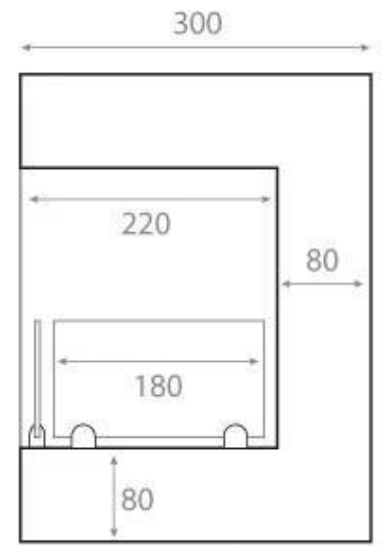

CORNER FIREPLACE 65 CM - RIGHT

BIO-30-026R

Right-facing, compact and affordable bio fireplace for installation in a wall. The fireplace has a width of 65 cm and the possibility to view the flames from two sides. The black powder-coated steel construction and safety glass protect the flames from draughts. The burner holds 3 litres of bioethanol that burns for up to 7.5 hours. The flame size can also be easily adjusted using the included operating tool.

Type

Producttype	Corner Built-in Bioethanol Fireplace
Brand	ScandiFlames
Flame view	46
Use	Indoor
Warranty	2 years

Appearance

Materials	Steel
Colour	Black
Glas included	Yes

Size

Length/Width	65 cm
Height	40,8 cm
Depth	30 cm
Weight	18 kg

Front

Right

Back

Left