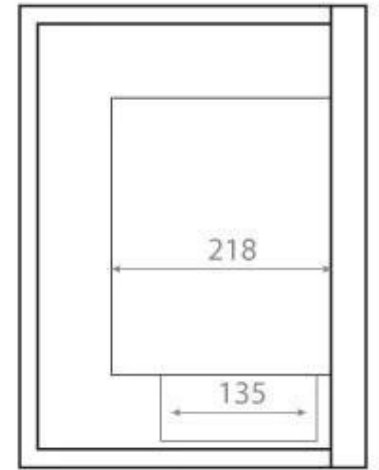

CORNER FIREPLACE 65 CM - RIGHT

BIO-30-026R

Right-facing corner bio fireplace for installation in the corner of a wall. The fireplace has a total width of 65 cm and a firebox of 50 cm, which gives a burning time of up to 7.5 hours on a full filling of bioethanol.

Size

Depth	30 cm
Height	40,8 cm
Length/Width	65 cm
Weight	18 kg

Type

Brand	ScandiFlames
-------	--------------

Type

Flame view	46
------------	----

Type

Producttype	Corner Built-in Bioethanol Fireplace
Use	Indoor

Front

Right

Back

Left