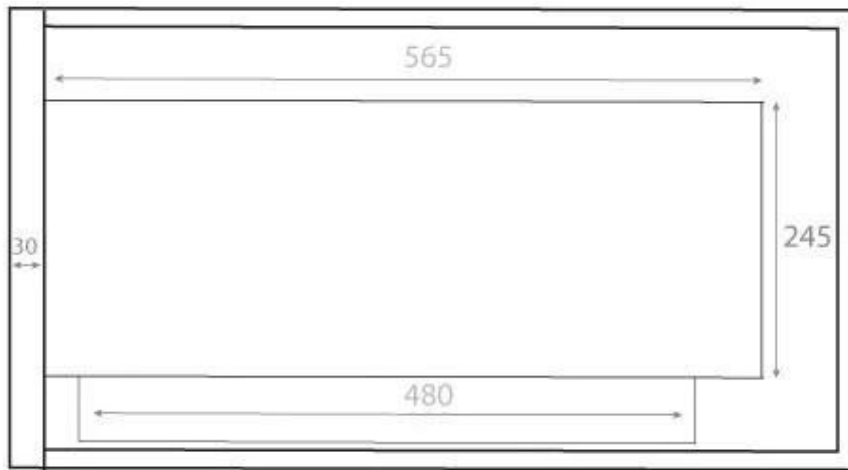

CORNER FIREPLACE 65 CM - RIGHT

BIO-30-026R

Right-facing corner bio fireplace for installation in the corner of a wall. The fireplace has a total width of 65 cm and a firebox of 50 cm, which gives a burning time of up to 7.5 hours on a full filling of bioethanol.

TECHNICAL SPECIFICATIONS

Appearance

Colour	Black
Glas included	Yes
Materials	Steel

Burner

Adjustable	Yes
Burn time	7.5 hours
Burner type	3 Litre Superior
Control	Manual
Flame length	38 cm
Flue/chimney	Not required
Fuel	Bioethanol
Heat output (max)	2,8 kW
Minimum room size	65 m ³
Recommended air change rate	1
Remote control	No
Requires electricity	No
Usage	0.39 L/h

Size

Depth	30 cm
Height	40,8 cm
Length/Width	65 cm
Weight	18 kg

Type

Brand	ScandiFlames
-------	--------------

Type

Flame view	46
------------	----

Type

Producttype	Corner Built-in Bioethanol Fireplace
Use	Indoor

Front

Right

Back

Left