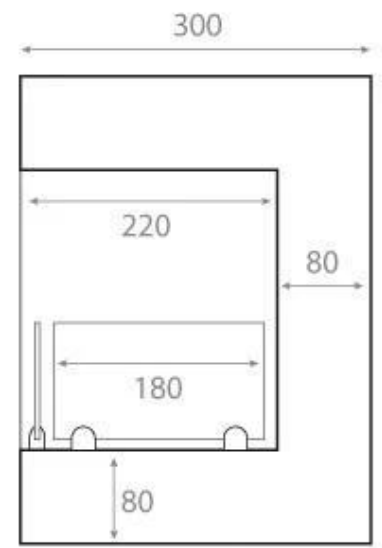

CORNER FIREPLACE 65 CM - RIGHT

BIO-30-026R

Right-facing corner bio fireplace for installation in the corner of a wall. The fireplace has a total width of 65 cm and a firebox of 50 cm, which gives a burning time of up to 7.5 hours on a full filling of bioethanol.

TECHNICAL SPECIFICATIONS

Appearance

Colour	Black
Glas included	Yes
Materials	Steel

Burner

Adjustable	Yes
Burn time	7.5 hours
Burner type	3 Litre Superior
Control	Manual
Flame length	38 cm
Flue/chimney	Not required
Fuel	Bioethanol
Heat output (max)	2,8 kW
Minimum room size	65 m ³
Recommended air change rate	1
Remote control	No
Requires electricity	No
Usage	0.39 L/h

Size

Depth	30 cm
Height	40,8 cm
Length/Width	65 cm
Weight	18 kg

Type

Brand	ScandiFlames
-------	--------------

Type

Flame view	46
------------	----

Type

Producttype	Corner Built-in Bioethanol Fireplace
Use	Indoor

Front

Right

Back

Left