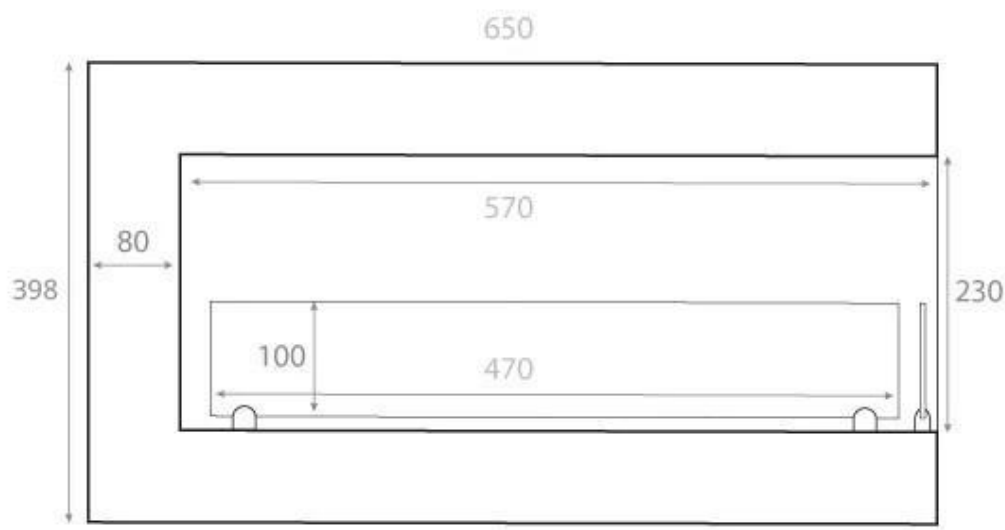

CORNER FIREPLACE 65 CM - RIGHT

BIO-30-026R

Right-facing corner bio fireplace for installation in the corner of a wall. The fireplace has a total width of 65 cm and a firebox of 50 cm, which gives a burning time of up to 7.5 hours on a full filling of bioethanol.

TECHNICAL SPECIFICATIONS

Appearance

Colour	Black
Glas included	Yes
Materials	Steel

Burner

Adjustable	Yes
Burn time	7.5 hours
Burner type	3 Litre Superior
Control	Manual
Flame length	38 cm
Flue/chimney	Not required
Fuel	Bioethanol
Heat output (max)	2,8 kW
Minimum room size	65 m ³
Recommended air change rate	1
Remote control	No
Requires electricity	No
Usage	0.39 L/h

Size

Depth	30 cm
Height	40,8 cm
Length/Width	65 cm
Weight	18 kg

Type

Brand	ScandiFlames
-------	--------------

Type

Flame view	46
------------	----

Type

Producttype	Corner Built-in Bioethanol Fireplace
Use	Indoor

Front

Right

Back

Left