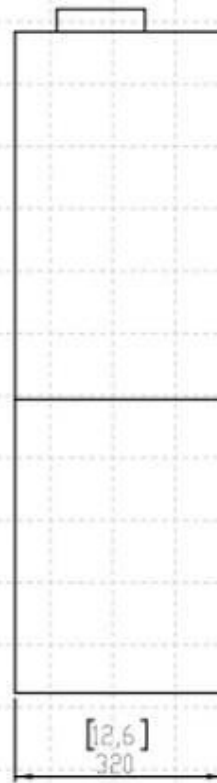

#### Size

Length/Width	40 cm
Height	101,5 cm
Depth	32,2 cm
Weight	62 kg

FRONT VIEW

SIDE VIEW

TOP VIEW