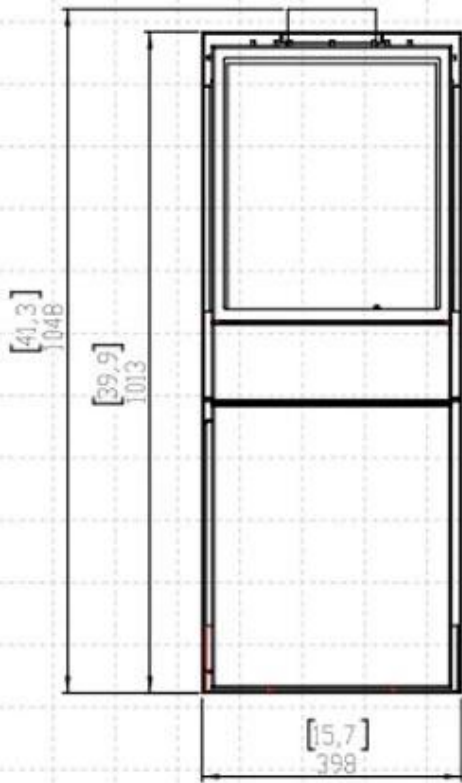

#### Size

Length/Width	40 cm
Height	101,5 cm
Depth	32,2 cm
Weight	62 kg

FRONT VIEW

SIDE VIEW

TOP VIEW